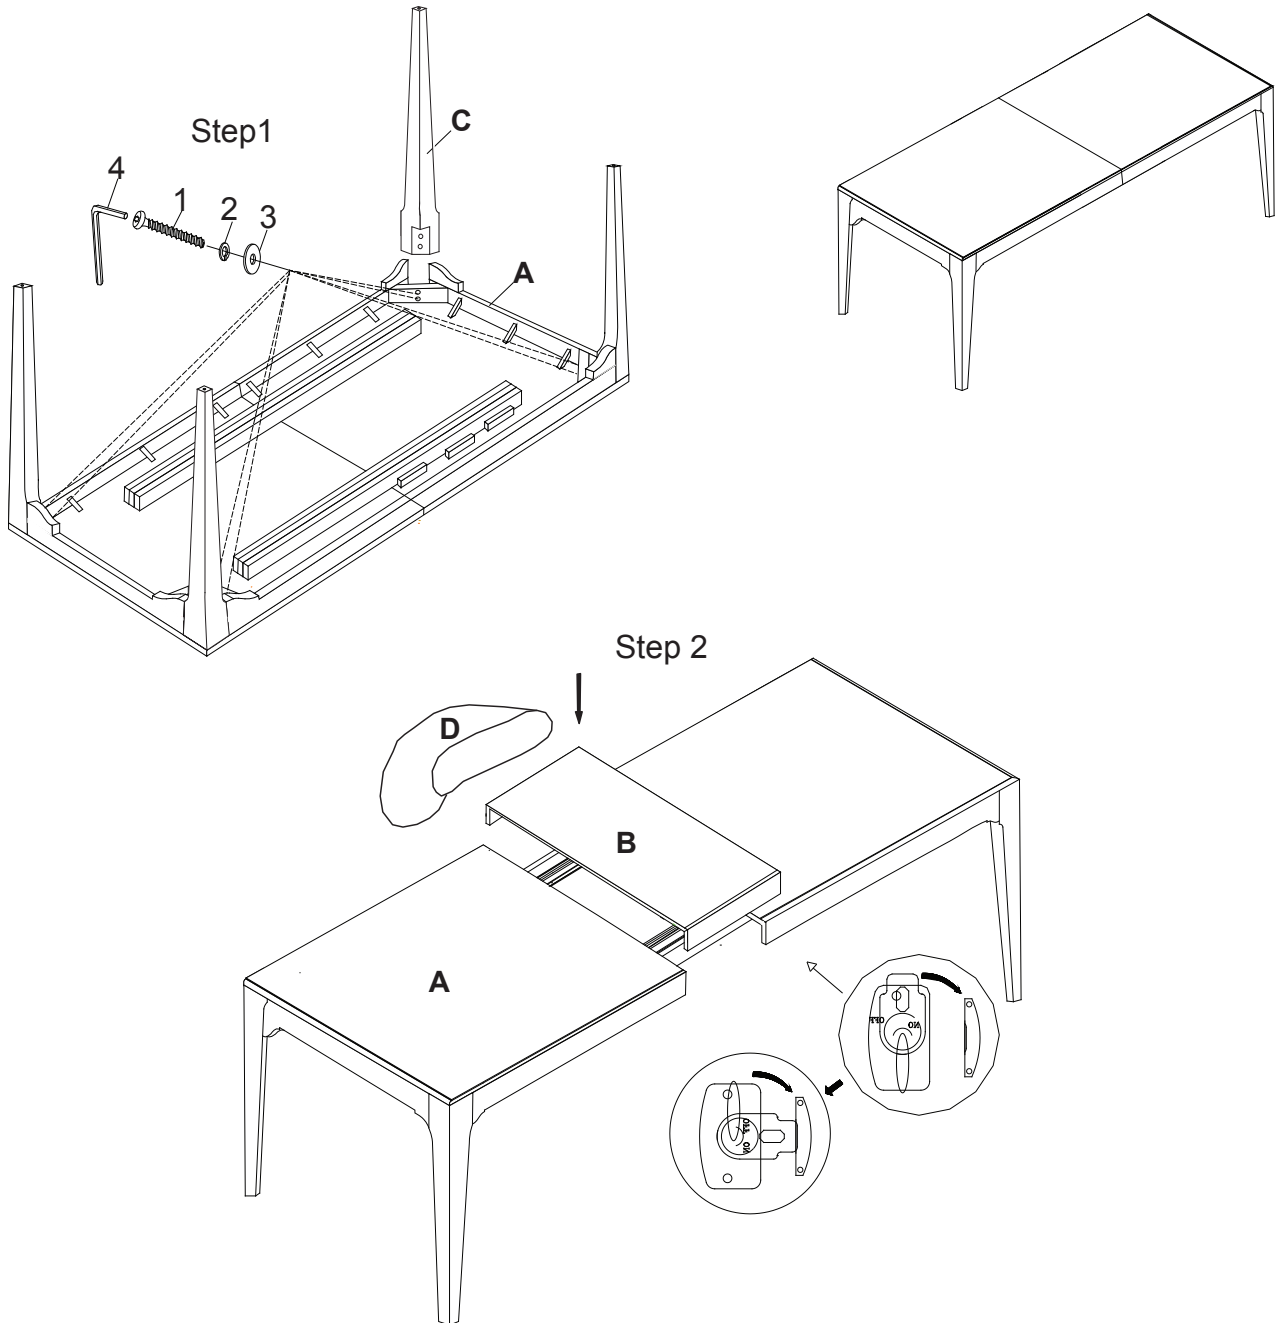

A.R.T. FURNITURE® ASSEMBLY INSTRUCTIONS

Rectangular Dining Table
294220-1406

Thank you for purchasing this quality product from A.R.T. Furniture. Be sure to check all packing material for parts which may have come loose inside the carton during shipment. Identify and count all parts and compare with the parts list below.

Note: Some furniture is heavy, it is recommended that two people assembly this item to avoid injury or damage.

No.	Hardware List	Qt.
1	 $\frac{5}{16}$ " x $3\frac{1}{8}$ " Bolt	8
2	 $\frac{5}{16}$ " Lock Washer	8
3	 $\frac{5}{16}$ " Flat Washer	8
4	 5mm Allen	1

No.	PARTS LIST	Qt.
A	 Table Top	1
B	 Table leaf	1
C	 Legs	4
D	 Leaf Bag	1