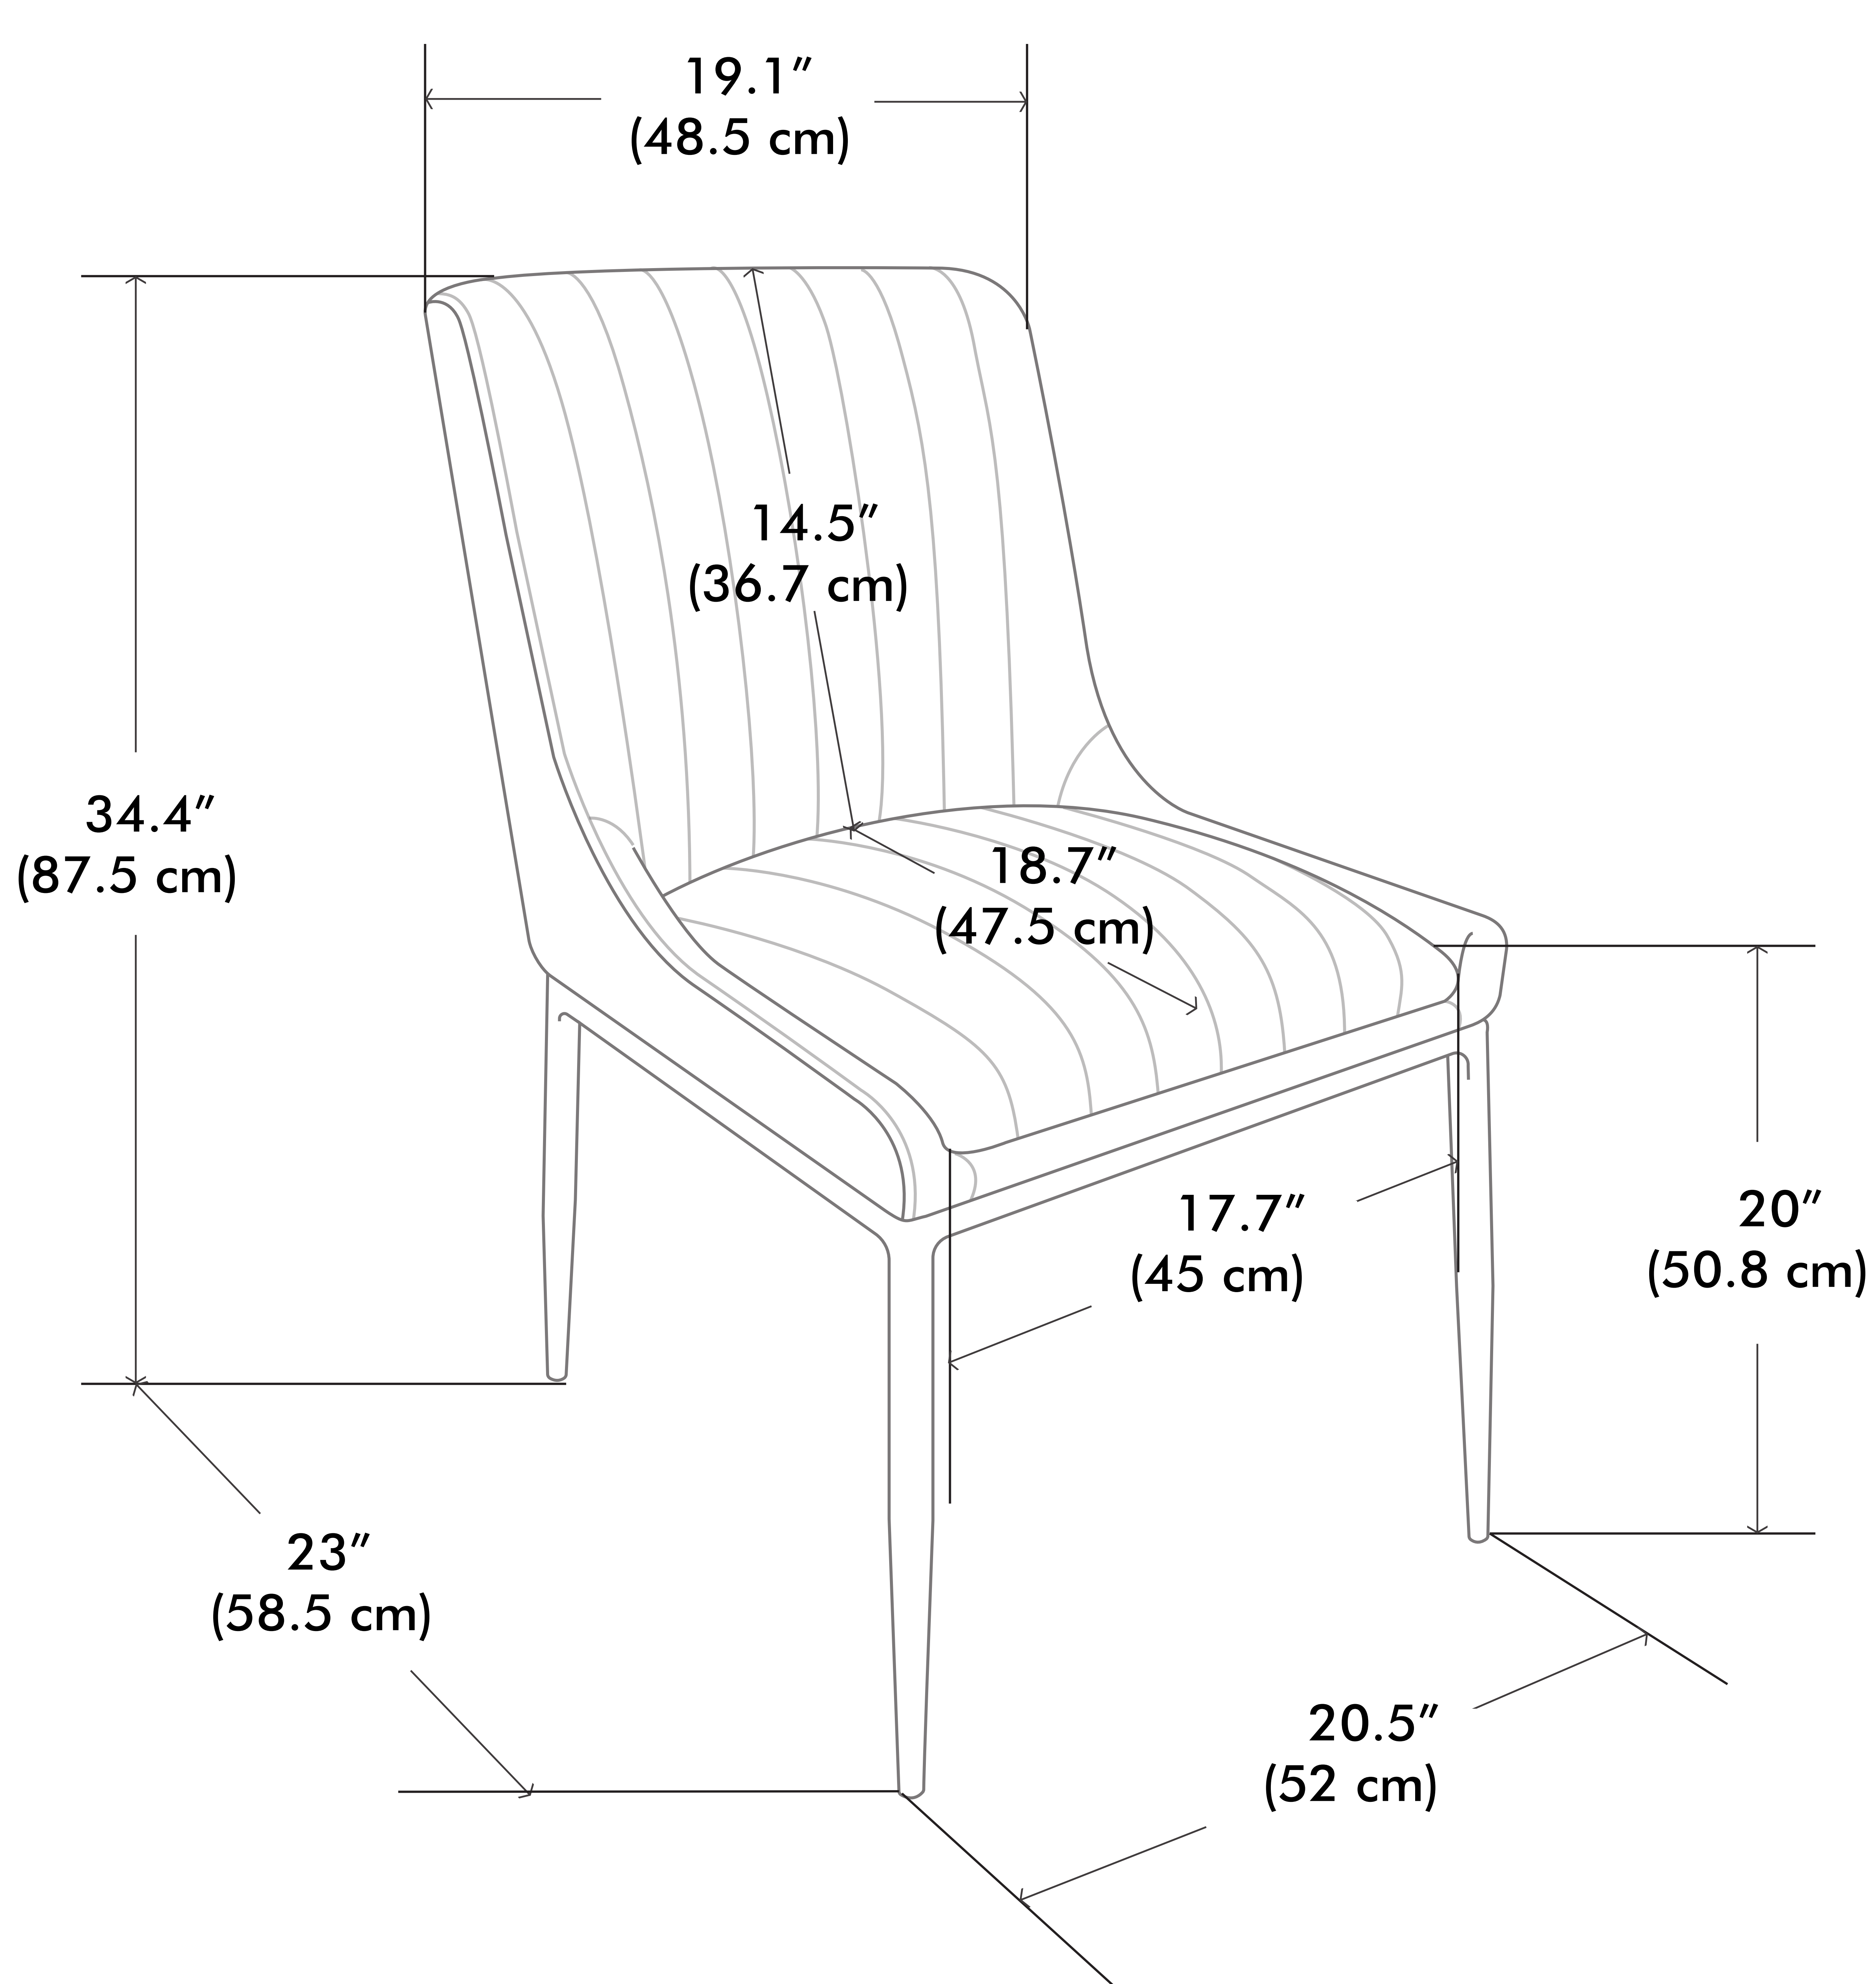

Melody Dining Chair

Net weight: 18.7 lbs / 8.5 Kgs