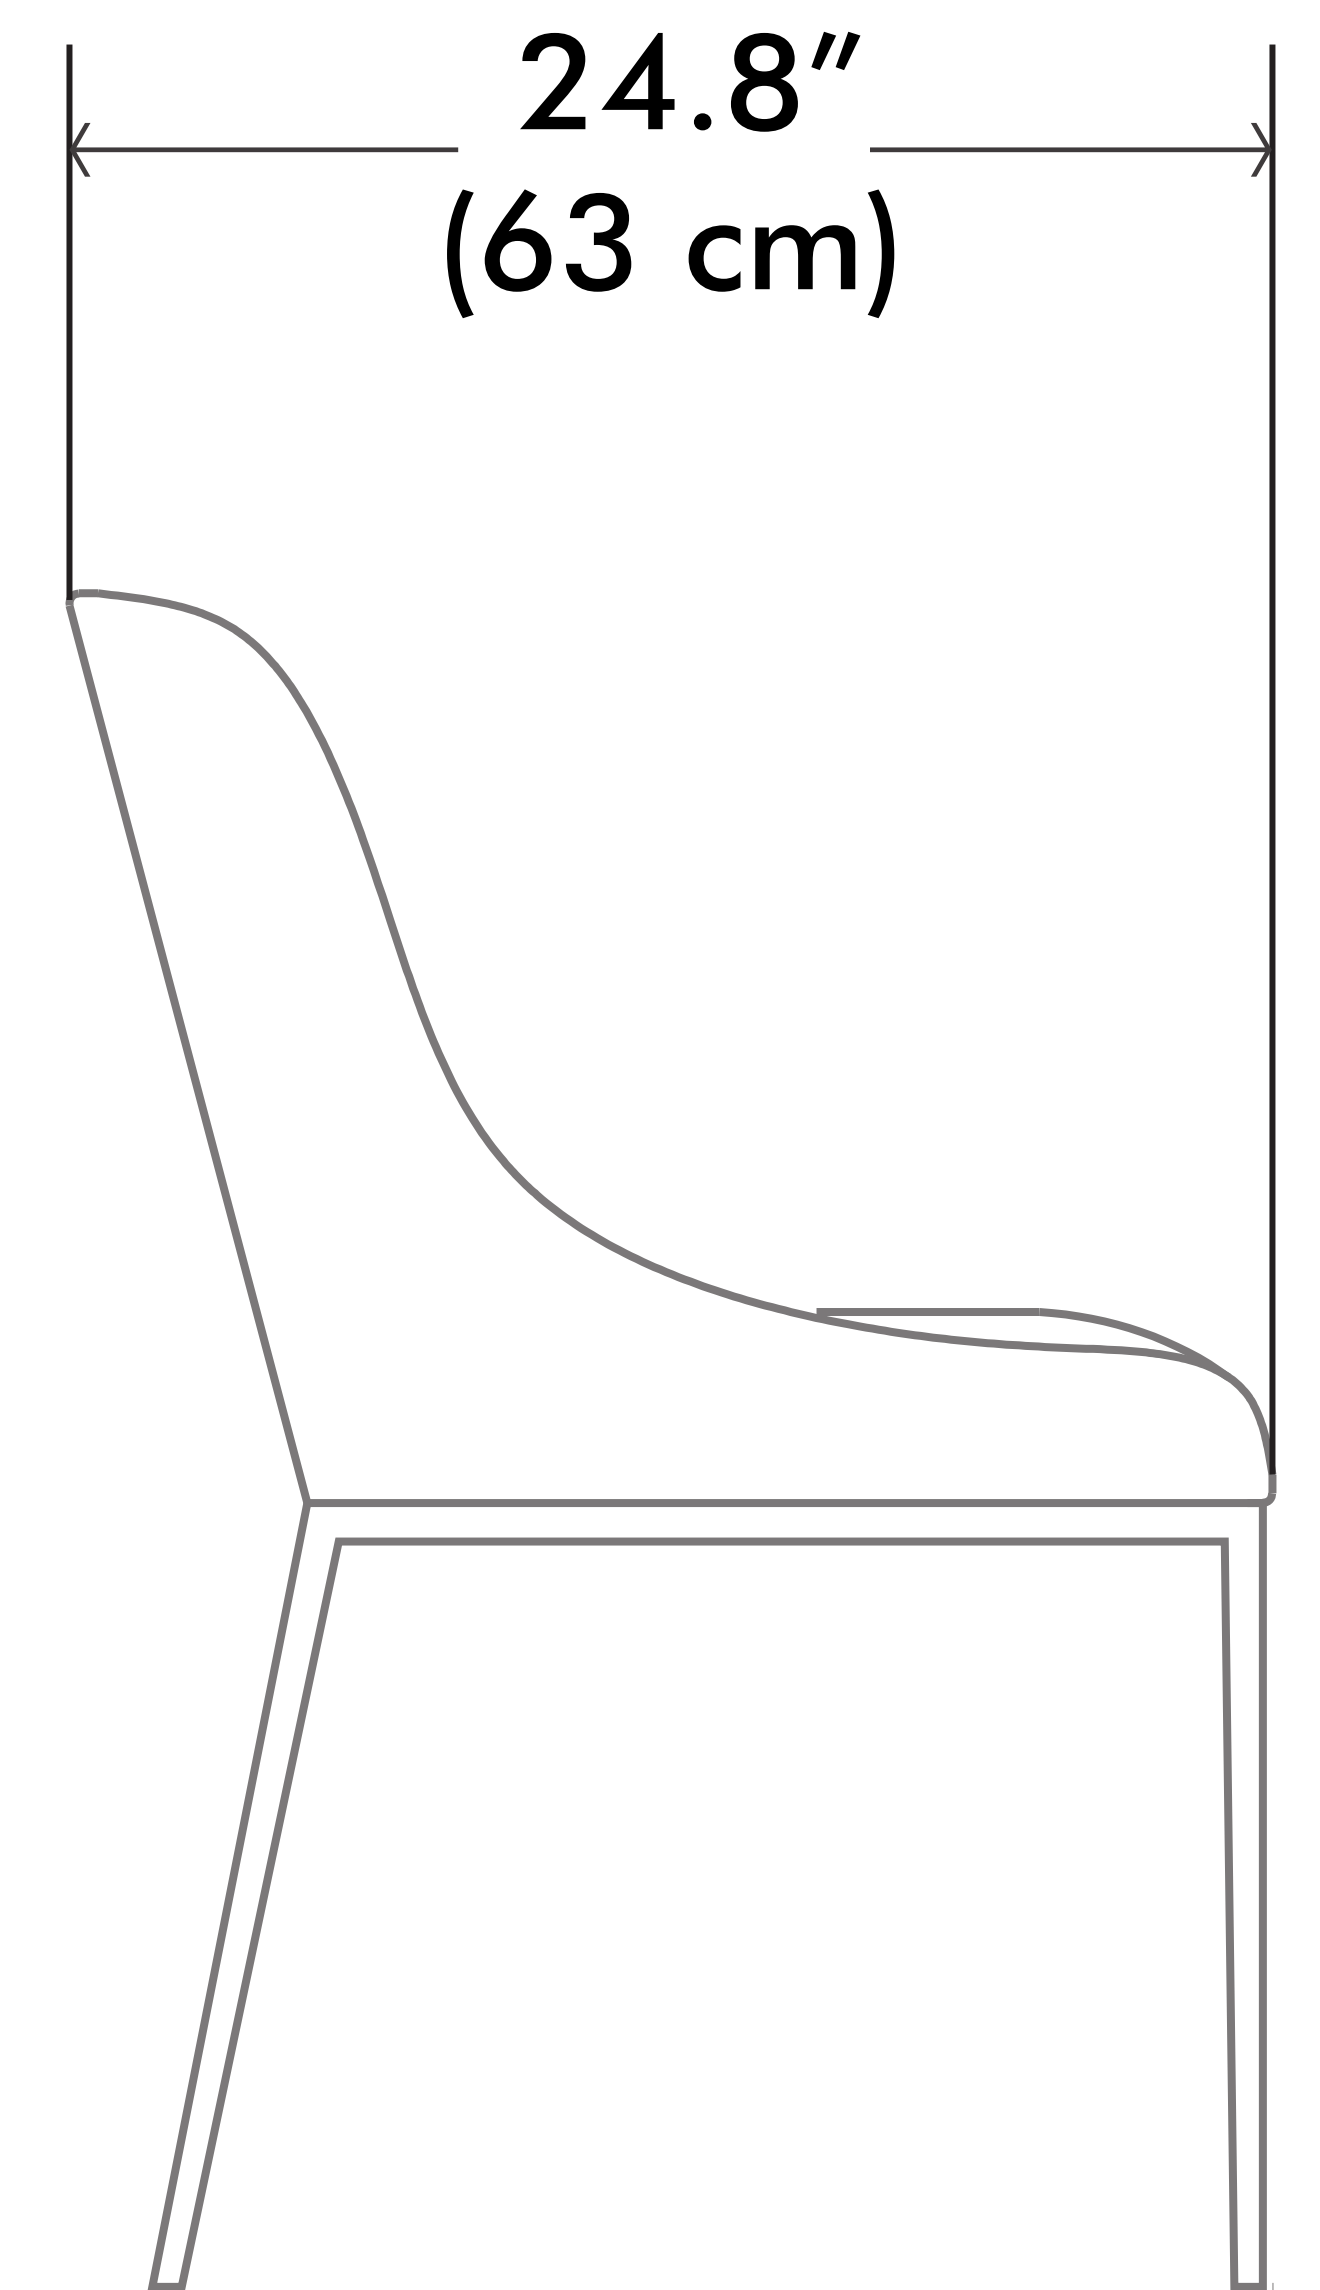

Melody Dining Chair

Net weight: 18.7 lbs / 8.5 Kgs