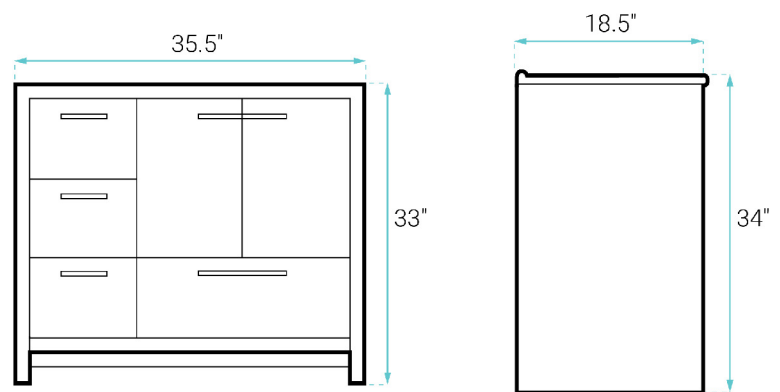

INSTALLATION:

Freestanding, assembly required

COLORS & FINISHES:

- White: SM-BV750W
- Light Oak: SM-BV750K

SPECIFICATIONS:

N.W: 134 lb.

W: 36.5" x D: 18.5" x H: 34"

Inner Sink: D: 10.5" x W: 19.5" x H: 5"