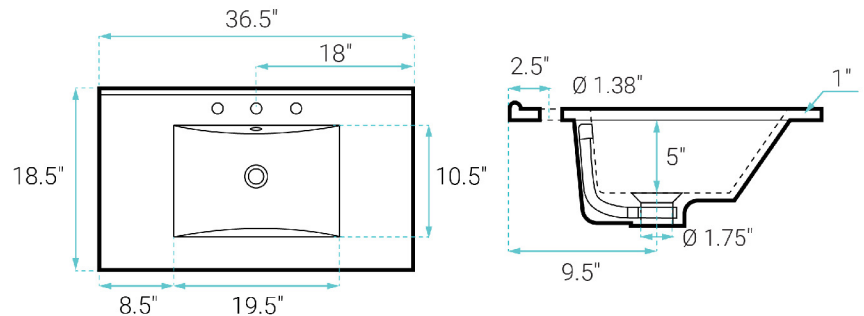

Virage

Swiss Madison®
well made forever

Freestanding Vanity SM-BV750W-3MB

FEATURES:

- Sleek, freestanding design
- Glazed ceramic, single sink
- Standard 1.75" drain hole
- Standard 1.38" faucet holes
- Chrome-finish overflow

INSTALLATION:

Freestanding, assembly required

COLORS & FINISHES:

- White: SM-BV750W
- Light Oak: SM-BV750K

SPECIFICATIONS:

N.W: 134 lb.

W: 36.5" x D: 18.5" x H: 34"

Inner Sink: D: 10.5" x W: 19.5" x H: 5"