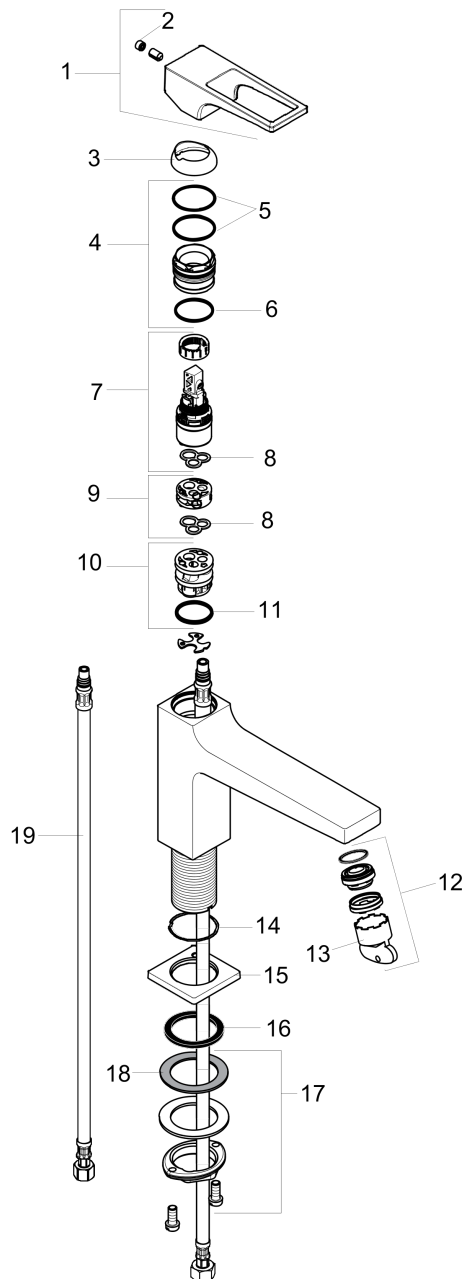

Metropol
Single-Hole Faucet 100 with Loop Handle, 1.2 GPM
 Finishes : **chrome** Part no. : **74505001**

Description

Features

- Aerated spray
- Flow: 1.2 GPM (4.5 L/Min)
- Ceramic cartridge
- Does not include: Pop-up assembly

Item details

List Price \$ 366.00

Technology

Compliance

Product image

Scale drawing

Metropol
Single-Hole Faucet 100 with Loop Handle, 1.2 GPM
 Finishes : **chrome** Part no. : **74505001**

Exploded drawing

Year of production: >10/17

Metropol
Single-Hole Faucet 100 with Loop Handle, 1.2 GPM
 Finishes : **chrome** Part no. : **74505001**

Spare parts list

Year of production: >10/17

Pos.	Description	Part no.	Price	PU
1	handle	93009000	-	1
2	screw cover	95704000	-	1
3	flange	92625000	-	1
4	nut	92689000	-	1
5	O-ring 27x1,5	92527000	-	1
6	O-ring 25x1,5	98146000	-	1
7	cartridge, assy	95973001	-	1
8	seal	98865000	-	1
9	adapter for cartridge	92628000	-	1
10	adapter for cartridge	98866000	-	1
11	O-ring 23x2	98398000	-	1
12	aerator M22x1	93098000	-	1
13	service tool	95661000	-	1
14	O-ring 32x1,5	92936000	-	1
15	escutcheon	93048000	-	1
16	flat seal	98749000	-	1
17	fixing set (Ø 32)	13961000	-	1
18	lever collar	97548000	-	1
19	connection hose 23½" M8x0,75 3/8"	98600001	-	1