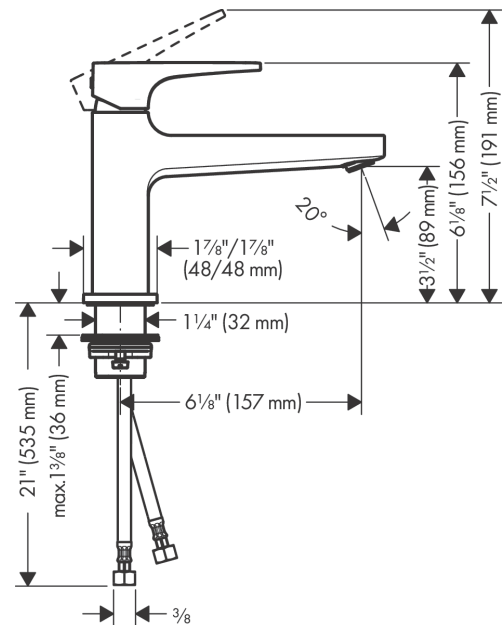

Metropol
Single-Hole Faucet 100 with Loop Handle, 1.2 GPM
 Finishes : **chrome** Part no. : **74505001**

Description

Features

- Aerated spray
- Flow: 1.2 GPM (4.5 L/Min)
- Ceramic cartridge
- Does not include: Pop-up assembly

Item details

List Price \$ 366.00

Technology

Compliance

Product image

Scale drawing

Metropol
Single-Hole Faucet 100 with Loop Handle, 1.2 GPM
 Finishes : **chrome** Part no. : **74505001**

Exploded drawing

Year of production: >10/17

Metropol
Single-Hole Faucet 100 with Loop Handle, 1.2 GPM
 Finishes : **chrome** Part no. : **74505001**

Spare parts list

Year of production: >10/17

Pos.	Description	Part no.	Price	PU
1	handle	93009000	-	1
2	screw cover	95704000	-	1
3	flange	92625000	-	1
4	nut	92689000	-	1
5	O-ring 27x1,5	92527000	-	1
6	O-ring 25x1,5	98146000	-	1
7	cartridge, assy	95973001	-	1
8	seal	98865000	-	1
9	adapter for cartridge	92628000	-	1
10	adapter for cartridge	98866000	-	1
11	O-ring 23x2	98398000	-	1
12	aerator M22x1	93098000	-	1
13	service tool	95661000	-	1
14	O-ring 32x1,5	92936000	-	1
15	escutcheon	93048000	-	1
16	flat seal	98749000	-	1
17	fixing set (Ø 32)	13961000	-	1
18	lever collar	97548000	-	1
19	connection hose 23½" M8x0,75 3/8"	98600001	-	1