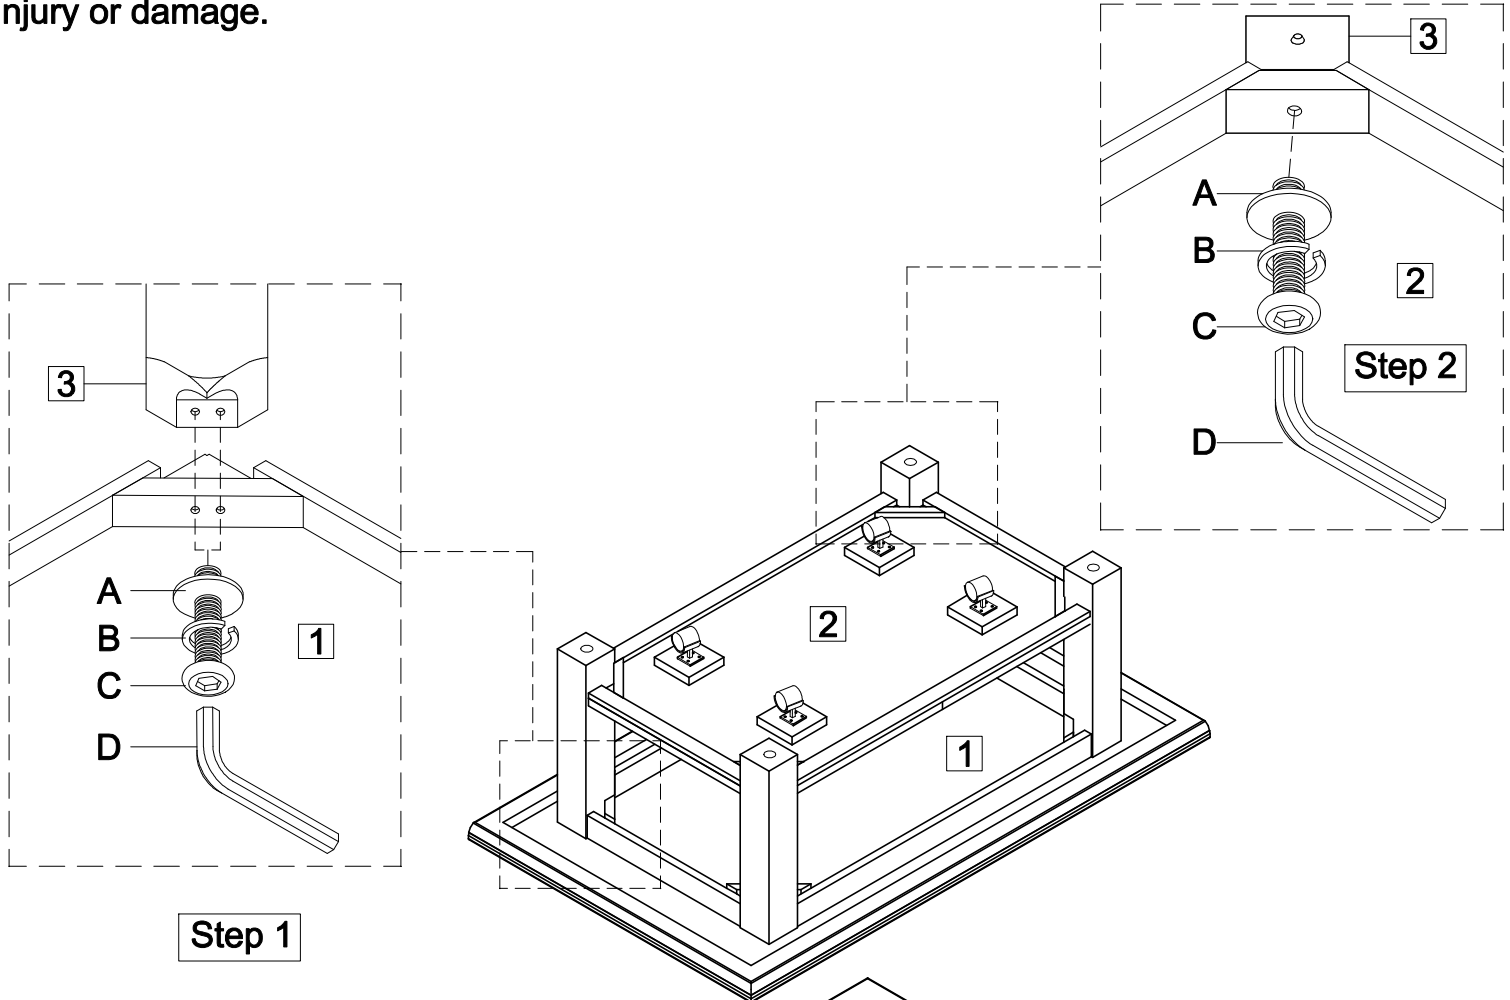

Thank you for purchasing this quality product from A.R.T. Furniture. Be sure to check all packing material for parts which may have come loose inside the carton during shipment. Identify and count all parts and compare with the parts list below.

Note: Some furniture is heavy, it is recommended that two people assembly this item to avoid injury or damage.

Don't tight the bolt all the way at

Parts List			
1		Table Top	1
2		Connecting Plate	1
3		Table Legs	4
4		Wheels	4

No.	Hardware List		Qt.
A		$\frac{5}{16}$ " Flat Washer	12
B		$\frac{5}{16}$ " Lock Washer	12
C		$\frac{5}{16}$ " x 1- $\frac{3}{4}$ " Bolt	12
D		4mm Allen Wrench	1