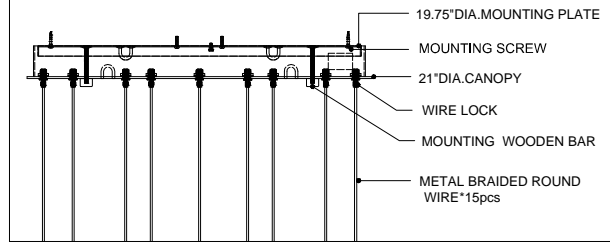

21"DIA*2.5"H.CANOPY
 19.75"DIA*0.75"H. MOUNTING
 PLATE COVER
 4.0"DIA*9.0"H.SHADE

TOP VIEW

CANOPY DETAIL

FRONT VIEW

9000-0905

ALL WORK © 2021 CURREY & COMPANY