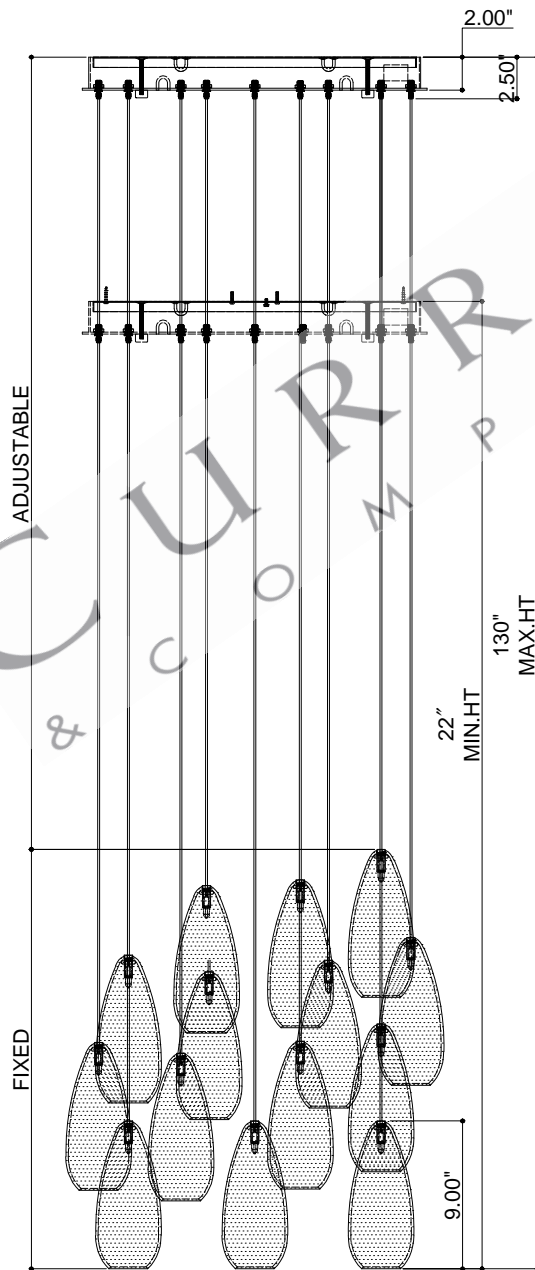

21"DIA*2.5"H.CANOPY
 19.75"DIA*0.75"H. MOUNTING
 PLATE COVER
 4.0"DIA*9.0"H.SHADE

TOP VIEW

CANOPY DETAIL

FRONT VIEW

9000-0905

ALL WORK © 2021 CURREY & COMPANY