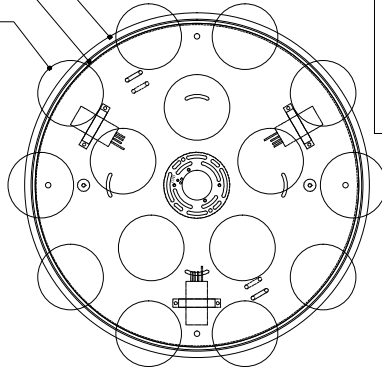

21"DIA*2.5"H.CANOPY
 19.75"DIA*0.75"H. MOUNTING
 PLATE COVER
 4.0"DIA*9.0"H.SHADE

TOP VIEW

CANOPY DETAIL

FRONT VIEW

9000-0905

ALL WORK © 2021 CURREY & COMPANY