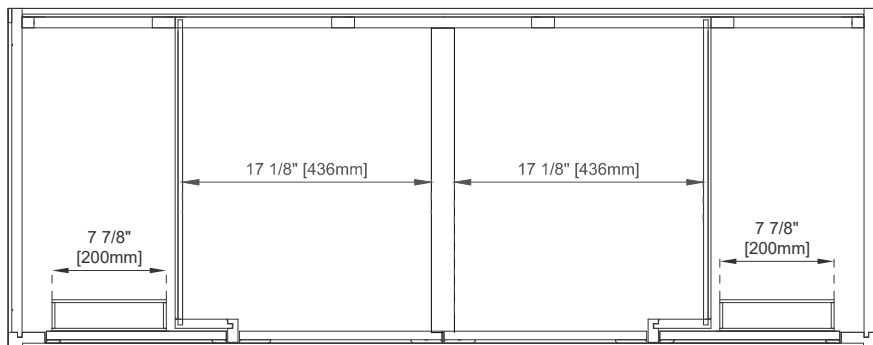

European Soft Close Hinges

Aluminum Laminate Drawer Liners

Adjustable Levelers

Dimension

Width: 59-7/8"

Depth: 23-1/4"

Height: 32-3/8"

Rough-In Height: 21-1/2"

60"D CHICAGO VANITY

305-V60D-GW

305-V60D-SC

305-V60D-WWW

JAMES MARTIN

VANITIES

Top View

Knob

Front View

All dimensions are nominal

Diagrams are of cabinet only—James Martin Optional Countertops and sinks are not shown

Visit website for warranty and installation information
www.jamesmartinvanities.com

60"D CHICAGO VANITY

305-V60D-GW

305-V60D-SC

305-V60D-WWW

JAMES MARTIN

VANITIES

Side View 1

Side View 2