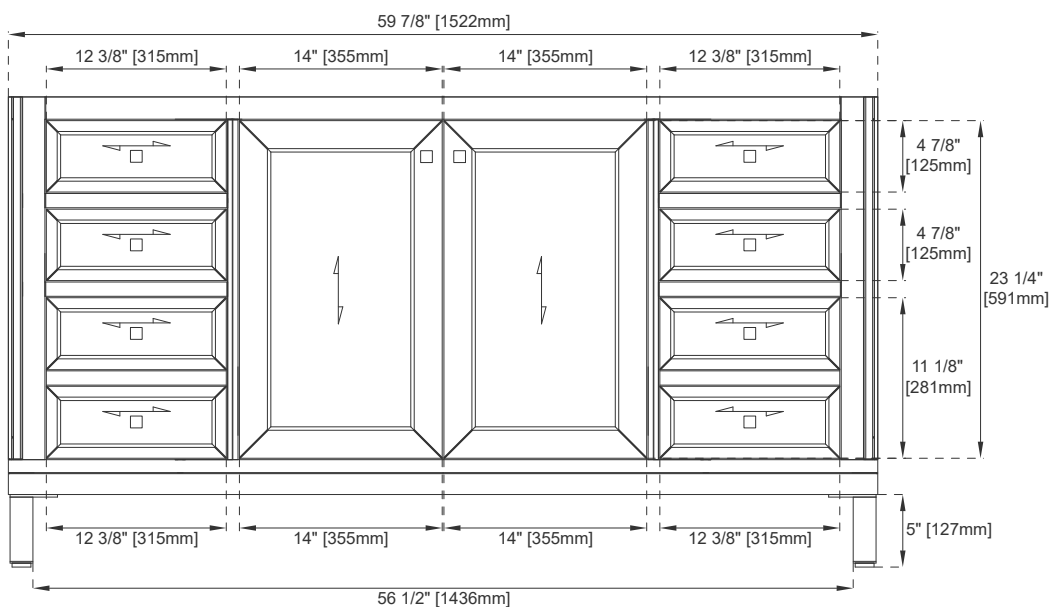

Drawer Box Material and Construction: 12mm Plywood/English Dovetail Joinery

Hardware Material and Finish: GW/SC-Zinc Alloy in Champagne Brass;

WWW-Zinc Alloy in Satin Nickel

Fits Drain Hole Size: 1 3/4"

Full Extension, Soft Close Glides

European Soft Close Hinges

Aluminum Laminate Drawer Liners

Adjustable Levelers

Dimension

Width: 59-7/8"

Depth: 23-1/4"

Height: 32-3/8"

Rough-In Height: 21-1/2"

60"D CHICAGO VANITY

305-V60D-GW

305-V60D-SC

305-V60D-WWW

JAMES MARTIN

VANITIES

Top View

Knob

60"D CHICAGO VANITY

305-V60D-GW

305-V60D-SC

305-V60D-WWW

JAMES MARTIN

VANITIES

Side View 1

Side View 2