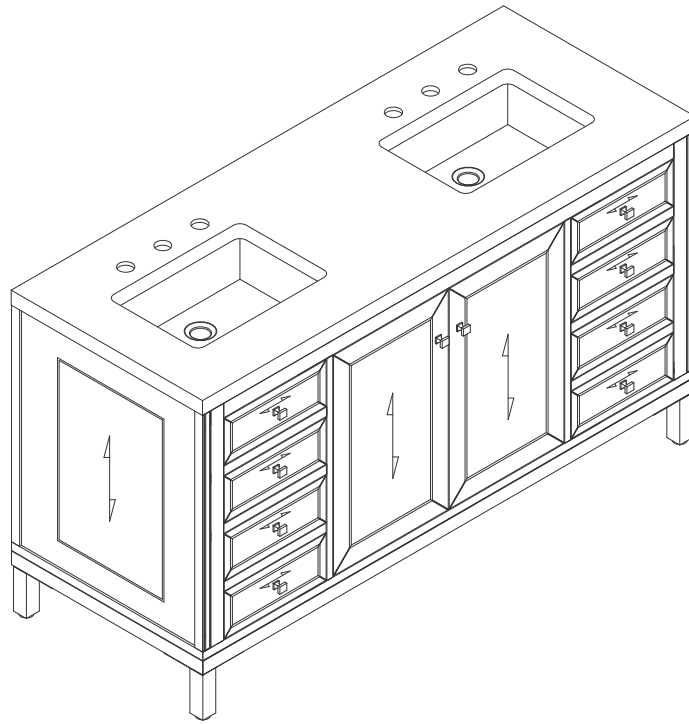

60"D CHICAGO VANITY

305-V60D-GW

305-V60D-SC

305-V60D-WWW

JAMES MARTIN
VANITIES

Features and Materials

Solids: GW/SC-Yellow Poplar;

WWW-Para Wood and Yellow Poplar

Veneers: WWW-Walnut

Panels: Plywood

Installation Type: Floor Standing with Legs or Wall Mounted

Number of Basins: Two, with Optional 3cm Top

Vanity Top Included: NO, Optional 3cm Tops Available with Sinks

Basins Included: NO

Overflow: Yes, Front Facing

Number of Doors: Two

Number of Drawers: Four

Number of Tip Outs: Two

Assembly Type: Installation of Legs and Optional 3cm Top

Assembly Type: Remove Legs to Wall Hang (hardware included)

Drawer Box Material and Construction: 12mm Plywood/English Dovetail Joinery

Hardware Material and Finish: GW/SC-Zinc Alloy in Champagne Brass;

WWW-Zinc Alloy in Satin Nickel

Fits Drain Hole Size: 1 3/4"

Full Extension, Soft Close Glides

European Soft Close Hinges

Aluminum Laminate Drawer Liners

Adjustable Levelers

Dimension

Width: 59-7/8"

Depth: 23-1/4"

Height: 32-3/8"

Rough-In Height: 21-1/2"