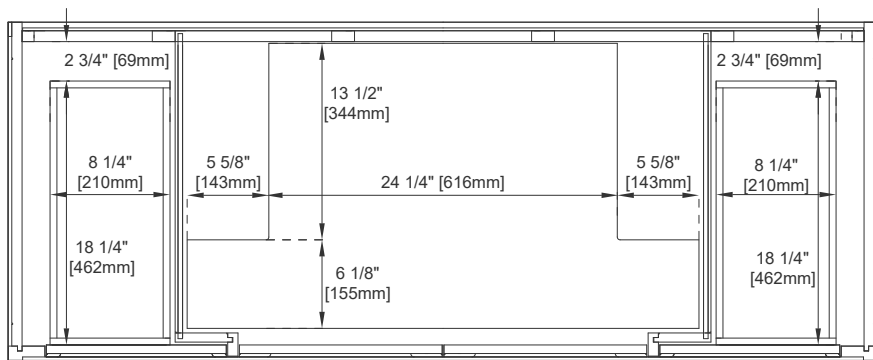

European Soft Close Hinges

Aluminum Laminate Drawer Liners

Adjustable Levelers

Dimension

Width: 59-7/8"

Depth: 23-1/4"

Height: 32-3/8"

Rough-In Height: 21-1/2"

60"D CHICAGO VANITY

305-V60D-GW

305-V60D-SC

305-V60D-WWW

JAMES MARTIN

VANITIES

Top View

Knob

Front View

All dimensions are nominal

Diagrams are of cabinet only—James Martin Optional Countertops and sinks are not shown

Visit website for warranty and installation information
www.jamesmartinvanities.com