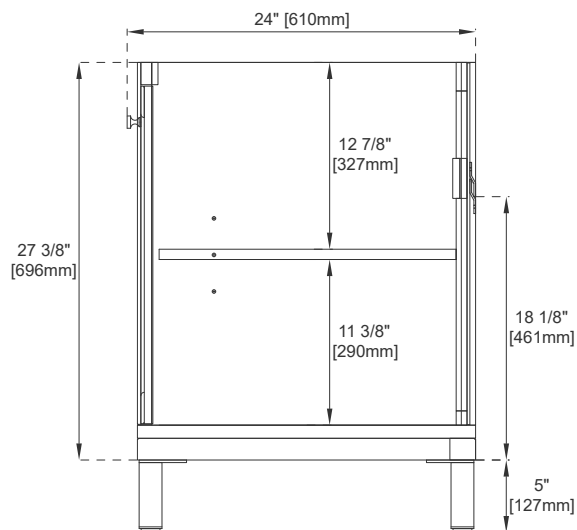

European Soft Close Hinges

Aluminum Laminate Drawer Liners

Adjustable Levelers

Dimension

Width: 59-7/8"

Depth: 23-1/4"

Height: 32-3/8"

Rough-In Height: 21-1/2"

Front View

All dimensions are nominal

Diagrams are of cabinet only—James Martin Optional Countertops and sinks are not shown

Visit website for warranty and installation information
www.jamesmartinvanities.com

60"D CHICAGO VANITY

305-V60D-GW

305-V60D-SC

305-V60D-WWW

JAMES MARTIN

VANITIES

Side View 1

Side View 2

Back View

All dimensions are nominal

Diagrams are of cabinet only—James Martin Optional Countertops and sinks are not shown

Visit website for warranty and installation information
www.jamesmartinvanities.com