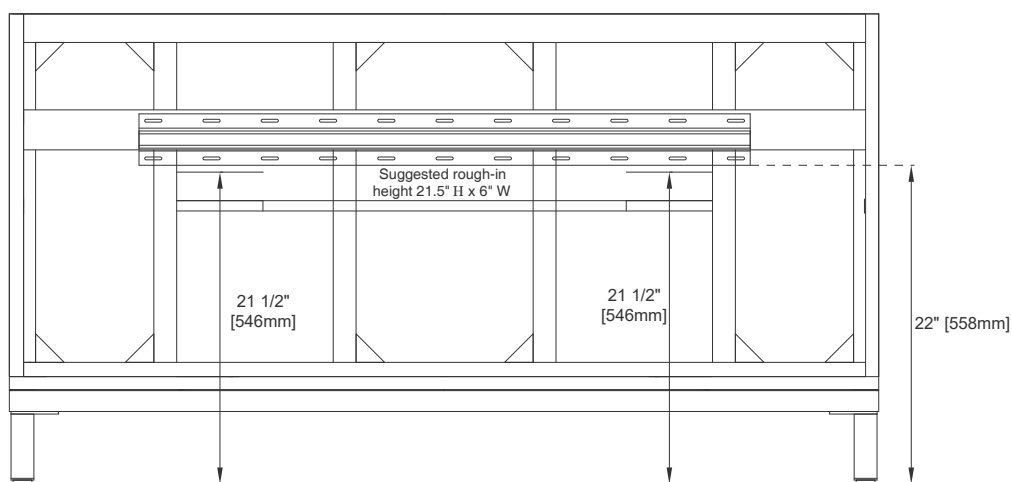

European Soft Close Hinges

Aluminum Laminate Drawer Liners

Adjustable Levelers

Dimension

Width: 59-7/8"

Depth: 23-1/4"

Height: 32-3/8"

Rough-In Height: 21-1/2"

60"D CHICAGO VANITY

305-V60D-GW

305-V60D-SC

305-V60D-WWW

JAMES MARTIN

VANITIES

Side View 1

Side View 2

Back View

All dimensions are nominal

Diagrams are of cabinet only—James Martin Optional Countertops and sinks are not shown

Visit website for warranty and installation information
www.jamesmartinvanities.com