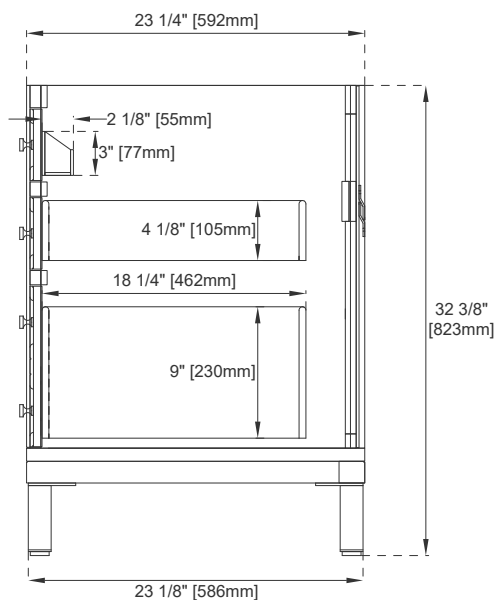

European Soft Close Hinges

Aluminum Laminate Drawer Liners

Adjustable Levelers

Dimension

Width: 59-7/8"

Depth: 23-1/4"

Height: 32-3/8"

Rough-In Height: 21-1/2"

Front View

All dimensions are nominal

Diagrams are of cabinet only—James Martin Optional Countertops and sinks are not shown

Visit website for warranty and installation information
www.jamesmartinvanities.com

60"D CHICAGO VANITY

305-V60D-GW

305-V60D-SC

305-V60D-WWW

JAMES MARTIN

VANITIES

Side View 1

Side View 2

Back View

All dimensions are nominal

Diagrams are of cabinet only—James Martin Optional Countertops and sinks are not shown

Visit website for warranty and installation information
www.jamesmartinvanities.com