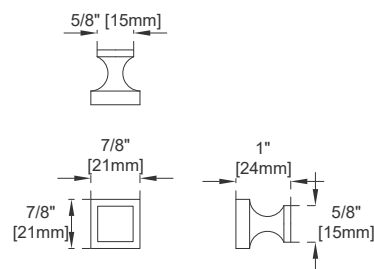

Drawer Box Material and Construction: 12mm Plywood/English Dovetail Joinery

Hardware Material and Finish: GW/SC-Zinc Alloy in Champagne Brass;

WWW-Zinc Alloy in Satin Nickel

Fits Drain Hole Size: 1 3/4"

Full Extension, Soft Close Glides

European Soft Close Hinges

Aluminum Laminate Drawer Liners

Adjustable Levelers

Dimension

Width: 59-7/8"

Depth: 23-1/4"

Height: 32-3/8"

Rough-In Height: 21-1/2"

60"D CHICAGO VANITY

305-V60D-GW

305-V60D-SC

305-V60D-WWW

JAMES MARTIN

VANITIES

Top View

Knob

Front View

All dimensions are nominal

Diagrams are of cabinet only—James Martin Optional Countertops and sinks are not shown

Visit website for warranty and installation information
www.jamesmartinvanities.com