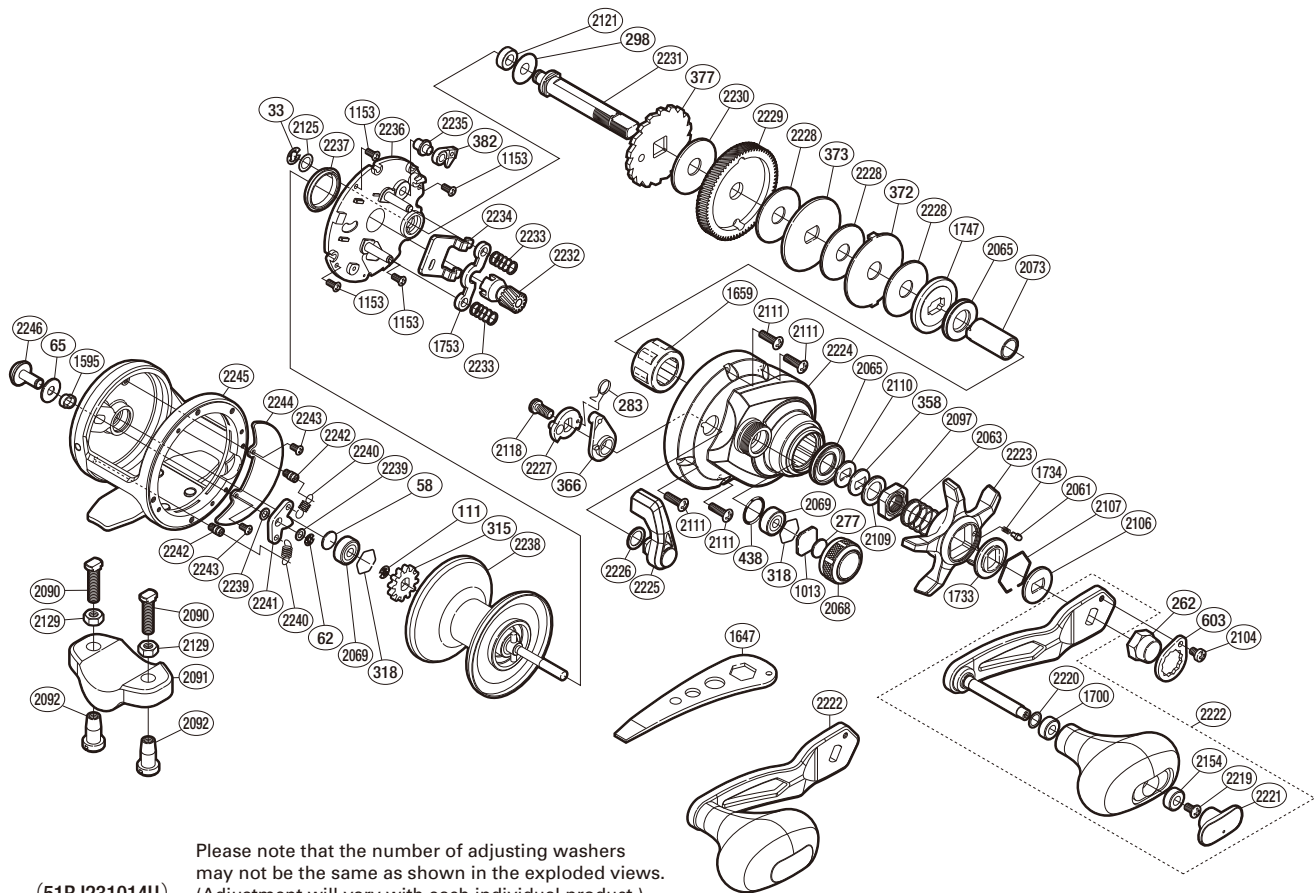

SHIMANO

TORIUM SA-RB

TOR-14HGA

Please note that the number of adjusting washers may not be the same as shown in the exploded views. (Adjustment will vary with each individual product.)

(51RJ231014U)

Part No.	Description	Part No.	Description	Part No.	Description
TGT0033	E Lock	TGT1753	Yoke	TGT2228	Drag Washer D
TGT0058	Spacer B	TGT2061	Click Pin (B)	TGT2229	Drive Gear
TGT0062	E Lock	TGT2063	Star Drag Spring	TGT2230	Drag Washer A
TGT0065	Spacer A	TGT2065	Roller Clutch Water Proof	TGT2231	Drive Shaft
TGT0111	E Lock	TGT2068	Cast Control Cap	TGT2232	Pinion Gear
TGT0262	Handle Nut	TGT2069	Ball Bearing	TGT2233	Yoke Spring
TGT0277	Cast Control Spacer	TGT2073	Roller Clutch Inner Tube	TGT2234	Yoke Plate
TGT0283	Clutch Spring	TGT2097	Star Drag Nut	TGT2235	Anti-reverse Pawl Pin
TGT0298	Washer	TGT2104	Screw	TGT2236	A Side Plate Set
TGT0315	Click Gear	TGT2106	Drive Shaft Shield	TGT2237	Frame Center Seal
TGT0318	Bearing Retainer	TGT2107	Click Plate Retainer	TGT2238	Spool Assembly
TGT0358	Coned Disc Spring (8l)	TGT2109	Star Drag Spacer	TGT2239	Washer
TGT0366	Eccentric Cam Bushing	TGT2110	Coned Disc Spring (8h)	TGT2240	Click Pawl Spring
TGT0372	Eared Washer (E)	TGT2111	Screw	TGT2241	Click Pawl
TGT0373	Key Washer (C)	TGT2118	Screw	TGT2242	Click Pawl Spring Shaft
TGT0377	Anti-reverse Ratchet	TGT2121	Drive Shaft Bushing	TGT2243	Screw
TGT0382	Anti-reverse Pawl	TGT2125	Washer	TGT2244	Set Plate Sticker
TGT0438	O Ring	TGT2154	Handle Knob Bushing A	TGT2245	One-piece Frame Assembly
TGT0603	Handle Nut Plate	TGT2219	Screw	TGT2246	Click Button
TGT1013	Spool Tension Spacer	TGT2220	Washer		
TGT1153	Screw	TGT2221	Handle Knob Seal	TGT2090	Rod Clamp Bolt (Accessory)
TGT1595	Click Switch Cam	TGT2222	Handle Assembly	TGT2129	Rod Clamp Nut B (Accessory)
TGT1659	Roller Clutch Bearing	TGT2223	Star Drag	TGT2091	Rod Clamp (Accessory)
TGT1700	Handle Knob Bushing B	TGT2224	A Side Plate Assembly	TGT2092	Rod Clamp Nut A (Accessory)
TGT1733	Star Drag Click Plate	TGT2225	Clutch Lever		
TGT1734	Click Spring	TGT2226	Smoother		
TGT1747	Key Washer	TGT2227	Clutch Cam Assembly	TGT1647	Wrench (Accessory)