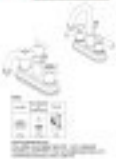

## KNOW YOUR BUS

Component	Function
Front Bumper	Protects the front of the bus from damage.
Front Windshield	Provides visibility for the driver.
Front Door	Allows passengers to enter and exit the bus.
Front Seats	Provides seating for passengers in the front row.
Front Engine Compartment	Contains the engine and other mechanical components.
Front Radiator	Cools the engine.
Front Hood	Covers the engine compartment.
Front Fenders	Protects the front of the bus from damage.
Front Grille	Covers the front of the engine compartment.
Front Bumper	Protects the front of the bus from damage.
Front Windshield	Provides visibility for the driver.
Front Door	Allows passengers to enter and exit the bus.
Front Seats	Provides seating for passengers in the front row.
Front Engine Compartment	Contains the engine and other mechanical components.
Front Radiator	Cools the engine.
Front Hood	Covers the engine compartment.
Front Fenders	Protects the front of the bus from damage.
Front Grille	Covers the front of the engine compartment.
Front Bumper	Protects the front of the bus from damage.