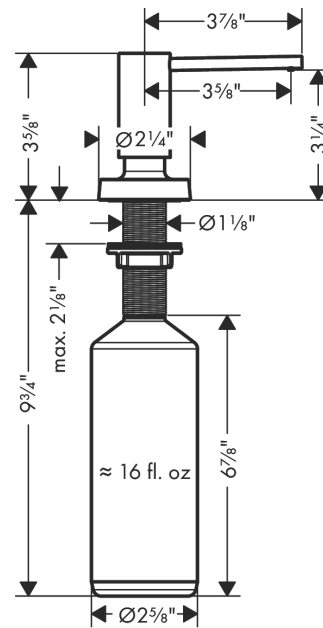

**Soap Dispenser, Talis**

Finishes : **steel optic** Part no. : **40448801**

**Description**

**Features**

- Metal
- Bottle capacity 16 oz
- 2 1/8" maximum counter depth

**Item details**

List Price \$ 85.00

**Compliance**

**Product image**

**Scale drawing**

**Soap Dispenser, Talis**

Finishes : **steel optic** Part no. : **40448801**

**Exploded drawing**

Year of production: >01/19

**Soap Dispenser, Talis**

Finishes : **steel optic**    Part no. : **40448801**

**Spare parts list**

Year of production: >01/19

<b>Pos.</b>	<b>Description</b>	<b>Part no.</b>	<b>Price</b>	<b>PU</b>
1	pump	93283800	-	1
2	bottle for lotion dispenser	93278000	-	1
3	escutcheon	93285800	-	1