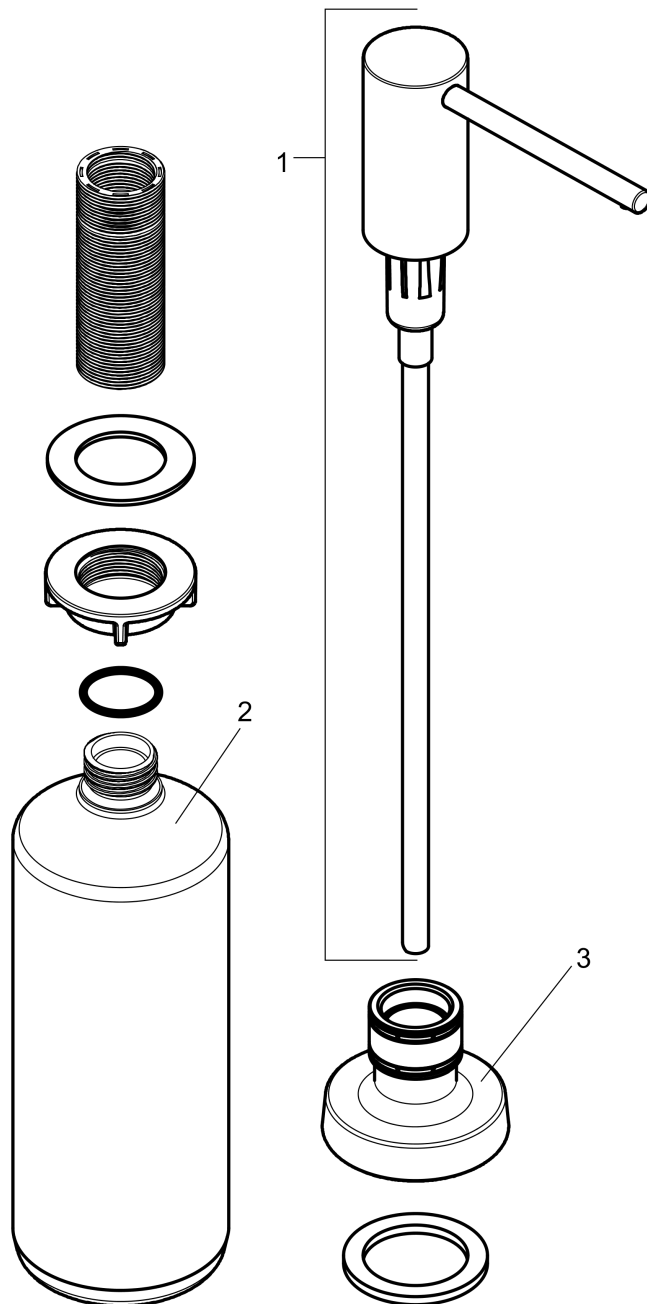

**Soap Dispenser, Talis**

Finishes : **steel optic** Part no. : **40448801**

**Description**

**Features**

- Metal
- Bottle capacity 16 oz
- 2 1/8" maximum counter depth

**Item details**

List Price \$ 85.00

**Compliance**

**Product image**

**Scale drawing**

**Soap Dispenser, Talis**

Finishes : **steel optic** Part no. : **40448801**

**Exploded drawing**

Year of production: >01/19

**Soap Dispenser, Talis**

Finishes : **steel optic**    Part no. : **40448801**

**Spare parts list**

Year of production: >01/19

<b>Pos.</b>	<b>Description</b>	<b>Part no.</b>	<b>Price</b>	<b>PU</b>
1	pump	93283800	-	1
2	bottle for lotion dispenser	93278000	-	1
3	escutcheon	93285800	-	1