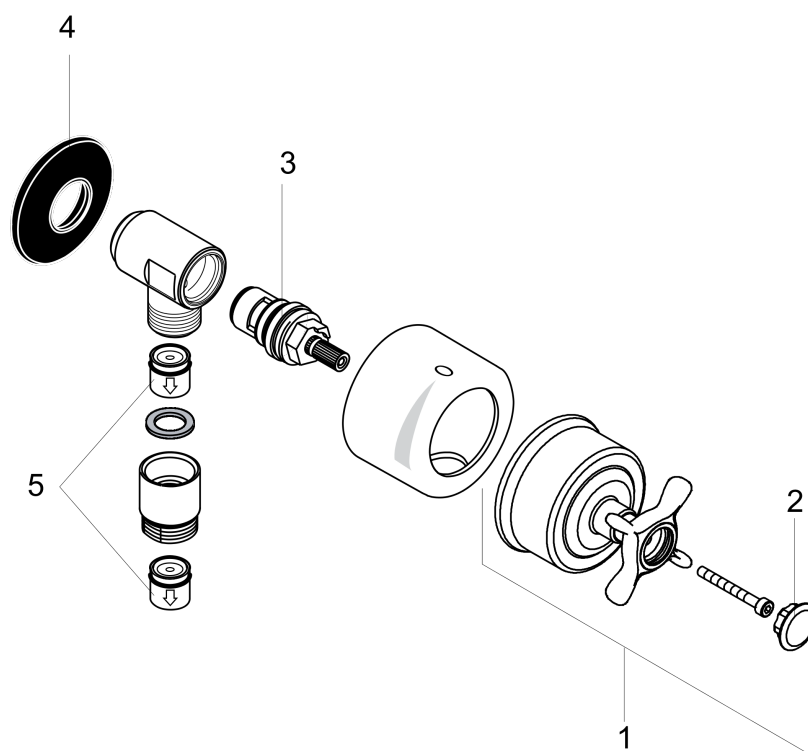

AXOR Montreux
Wall Outlet with Check Valves and Volume Control, Cross Handle
Finishes : **chrome** Part no. : **16882001**

Description

Features

- Volume control for 1 outlet

Product image

Scale drawing

AXOR Montreux
Wall Outlet with Check Valves and Volume Control, Cross Handle
Finishes : **chrome** Part no. : **16882001**

Exploded drawing

Year of production: >06/06

AXOR Montreux
Wall Outlet with Check Valves and Volume Control, Cross Handle
 Finishes : **chrome** Part no. : **16882001**

Spare parts list

Year of production: >06/06

Pos.	Description	Part no.	PC	PU
1	handle	16593000	0	1
2	set of screw covers, cold / hot water / neutral	97987000	0	1
3	shut off unit right closing	96350000	0	1
4	support element	98557000	0	1
5	set of non return valves DW 15	94074000	0	1