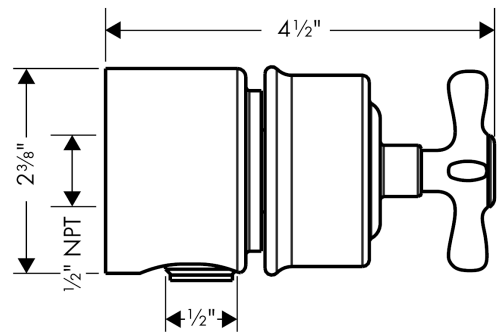

AXOR Montreux
Wall Outlet with Check Valves and Volume Control, Cross Handle
Finishes : **chrome** Part no. : **16882001**

Description

Features

- Volume control for 1 outlet

Product image

Scale drawing

AXOR Montreux
Wall Outlet with Check Valves and Volume Control, Cross Handle
Finishes : **chrome** Part no. : **16882001**

Exploded drawing

Year of production: >06/06

AXOR Montreux
Wall Outlet with Check Valves and Volume Control, Cross Handle
 Finishes : **chrome** Part no. : **16882001**

Spare parts list

Year of production: >06/06

Pos.	Description	Part no.	PC	PU
1	handle	16593000	0	1
2	set of screw covers, cold / hot water / neutral	97987000	0	1
3	shut off unit right closing	96350000	0	1
4	support element	98557000	0	1
5	set of non return valves DW 15	94074000	0	1