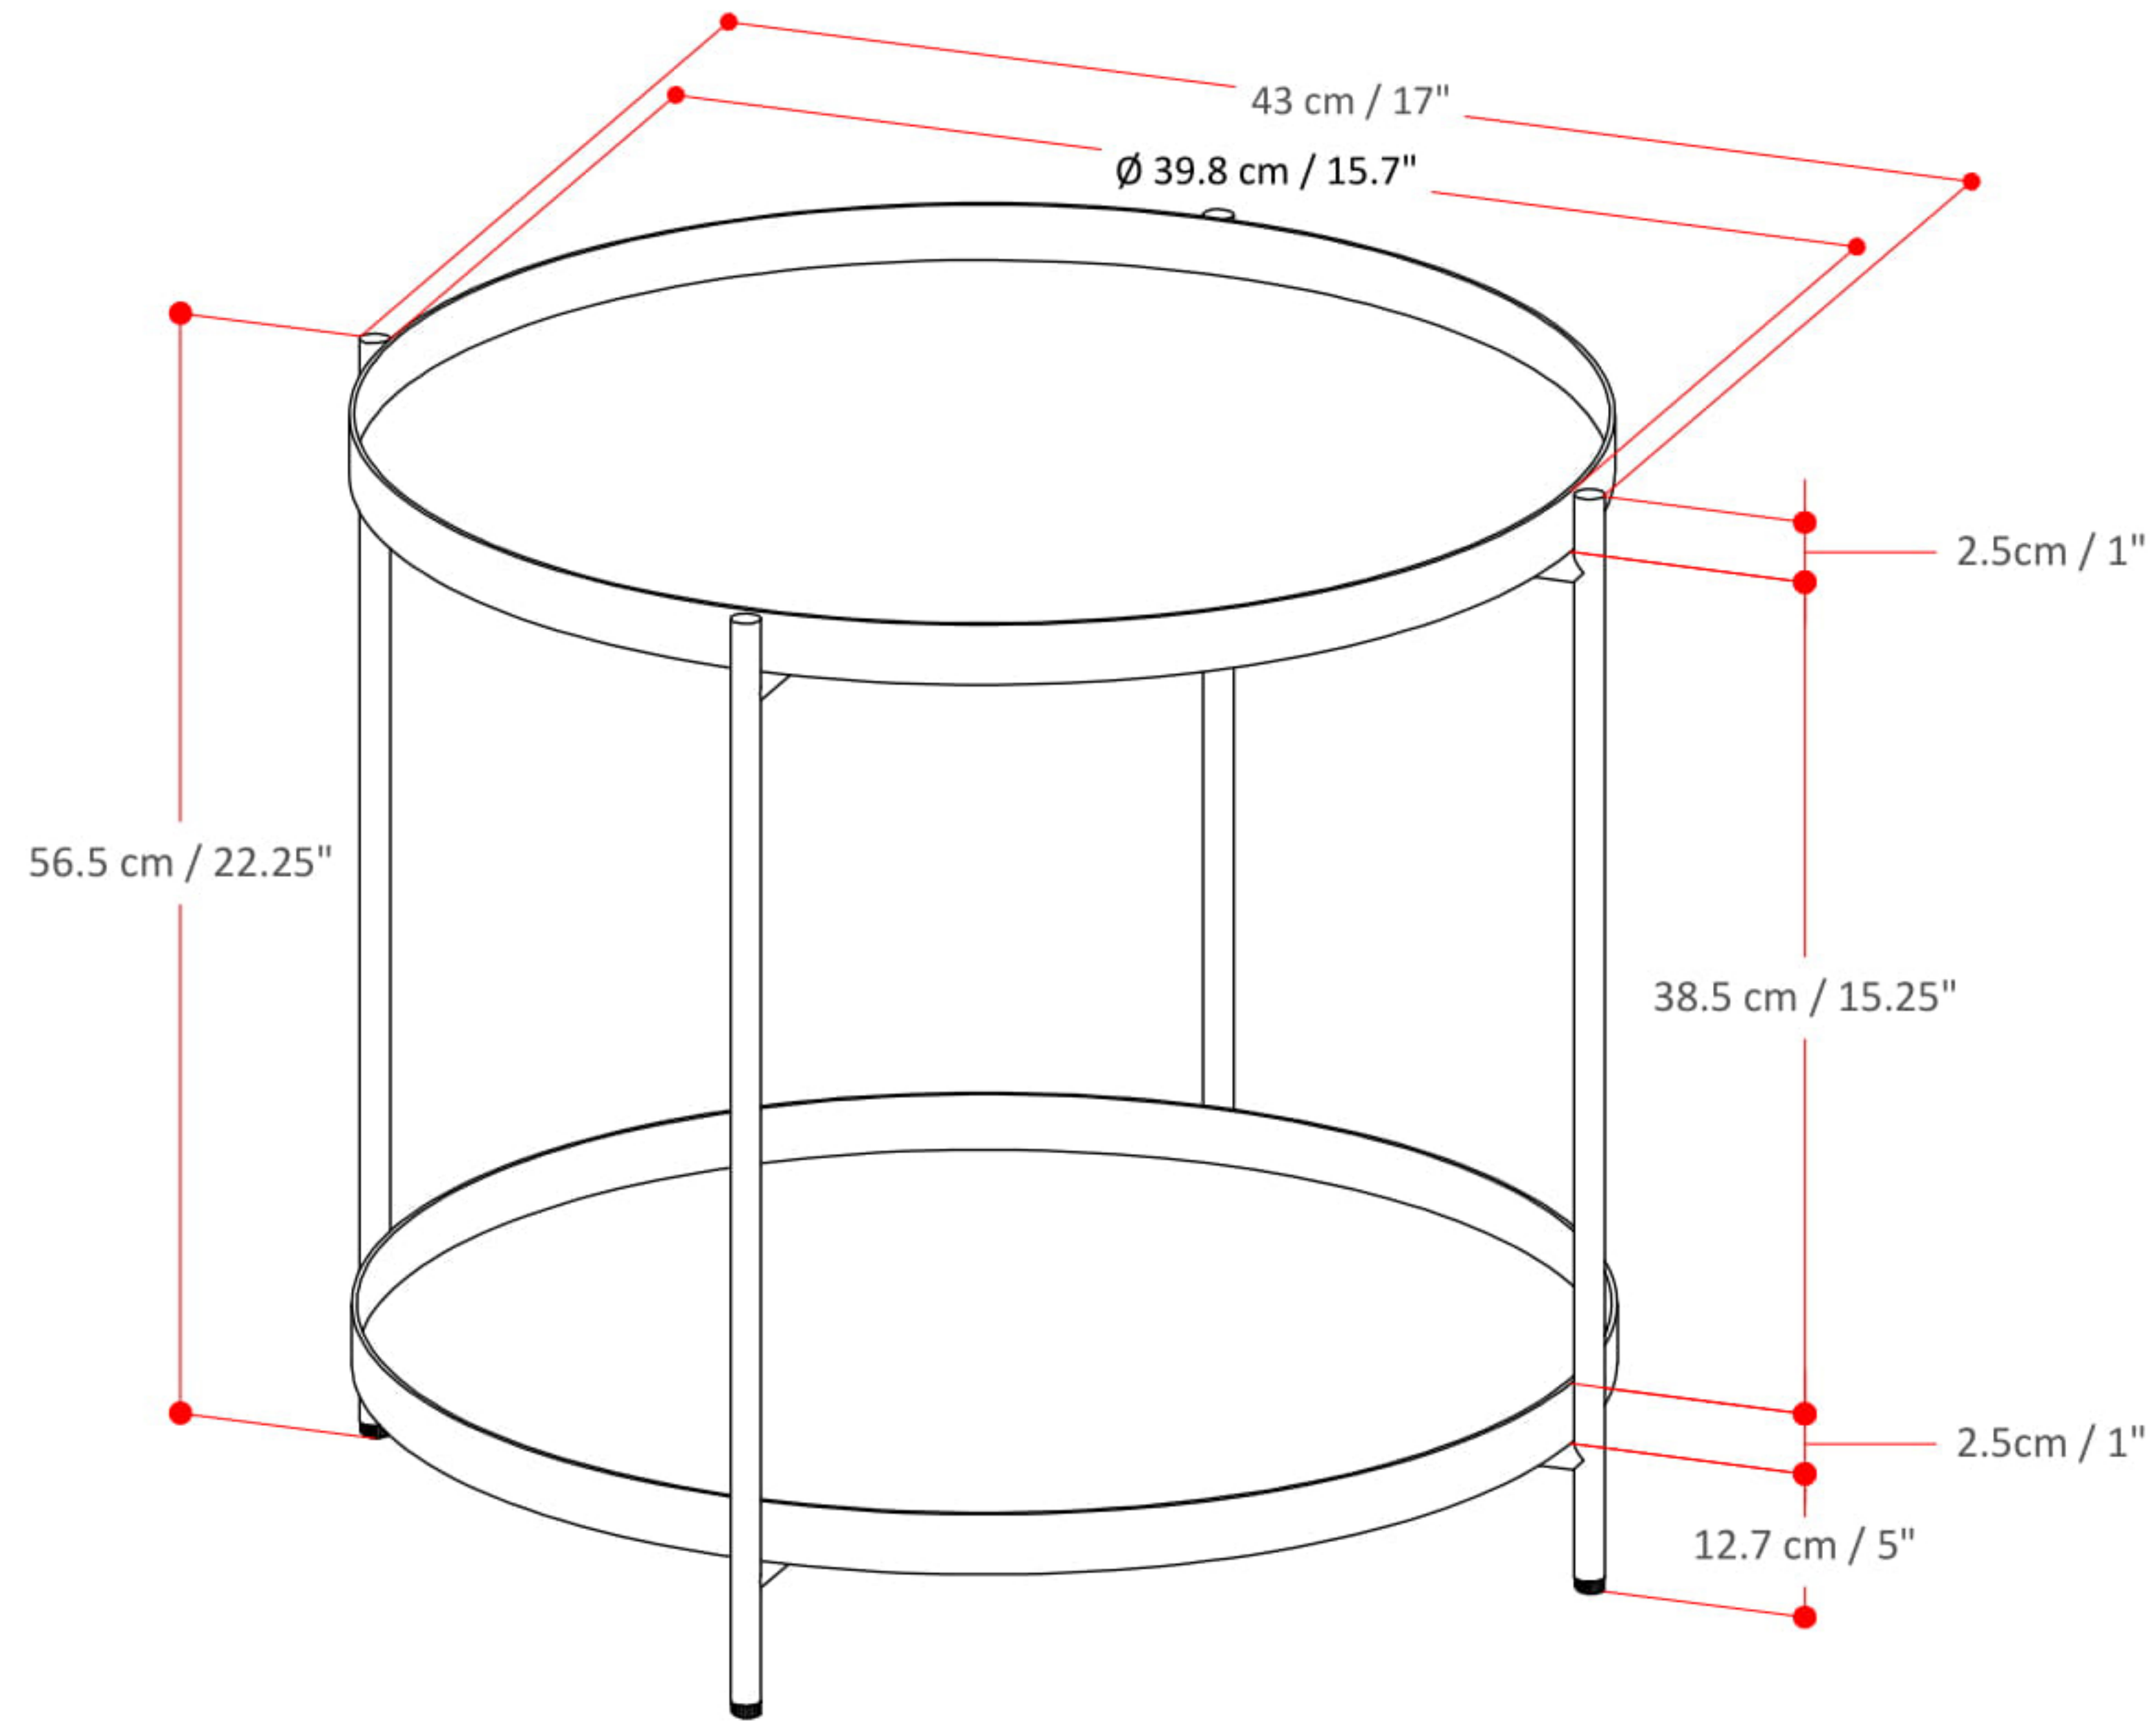

MONET METAL END TABLE

Net Weight- 10.8 (lb)