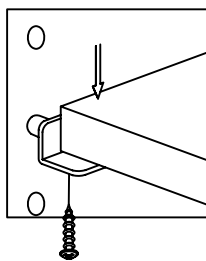

ASSEMBLY INSTRUCTION

ITEM: 638-85514-00 Greystone Four-Door Credenza

Thank you for purchasing this quality product. Be sure to unpack carefully looking for small parts which may have come loose during shipment.

Read all instruction and study the drawing carefully before starting the assembly process.

HARDWARE PACK

NO.	DRAWING	DESCRIPTION	SIZE	Q'TY
A		Anti - Tip Kit		1 PC

Tipping Restraint

Anti-tip kit is included for use. We recommend installing for safety reason.