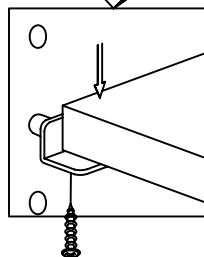

Read all instruction and study the drawing carefully before starting the assembly process.

HARDWARE PACK

NO.	DRAWING	DESCRIPTION	SIZE	Q'TY
A		Anti - Tip Kit		1 PC

Tipping Restraint

Anti-tip kit is included for use. We recommend installing for safety reason.

Adjust leveler if needed to level credenza on uneven floor.

The adjustable shelves are screwed in place to avoid damage during transit. To adjust the shelf height, remove screws then place shelf pins in the desired level.