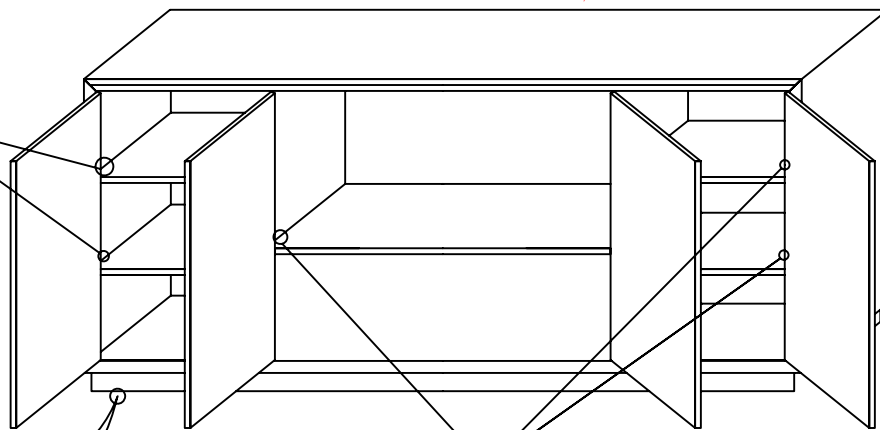

ASSEMBLY INSTRUCTION

ITEM: 638-85514-00 Greystone Four-Door Credenza

Thank you for purchasing this quality product. Be sure to unpack carefully looking for small parts which may have come loose during shipment.

Adjust leveler if needed to level credenza on uneven floor.

The adjustable shelves are screwed in place to avoid damage during transit. To adjust the shelf height, remove screws then place shelf pins in the desired level.