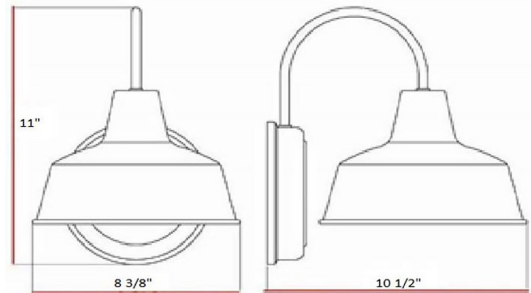

Mason I-Light Outdoor Down light 8"
Oil Rubbed Bronze

SPECIFICATIONS

MOUNTING:	Wall Mount	LED BRIGHTNESS (LUMENS):	N/A
SLOPED CEILING ADAPTABLE:	N/A	LED COLOR CORRELATED TEMPERATURE (CCT):	N/A
LAMP TYPE 1:	Maximum 60W Medium Base Bulb	LED COLOR RENDERING INDEX (CRI):	N/A
BULB INCLUDED:	No	LED EFFICACY:	N/A
WATTS PER BULB:	60W	LED AVERAGE RATED LIFE:	N/A
TOTAL WATTAGE:	60W	ENERGY EFFICIENT:	No
DIMMABLE:	Yes	LIGHTING AMPS:	0.5
MATERIAL CONSTRUCTION:	Steel	VOLTAGE:	120V
ASSEMBLED DIMENSIONS:	8.38" L x 11" H x 10.5" D		
WEIGHT:	2.28 lbs.		
BACKPLATE DIMENSIONS:	6.13" H x 6.13" W		
CANOPY CEILING DIMENSIONS:	N/A		
GLASS/SHADE DIMENSIONS:	5.5" H x 8.25" L x 8.25" D		
GLASS/SHADE MATERIAL:	Metal		
GLASS/SHADE TYPE:	N/A		
GLASS/SHADE COLOR:	Oil Rubbed Bronze		