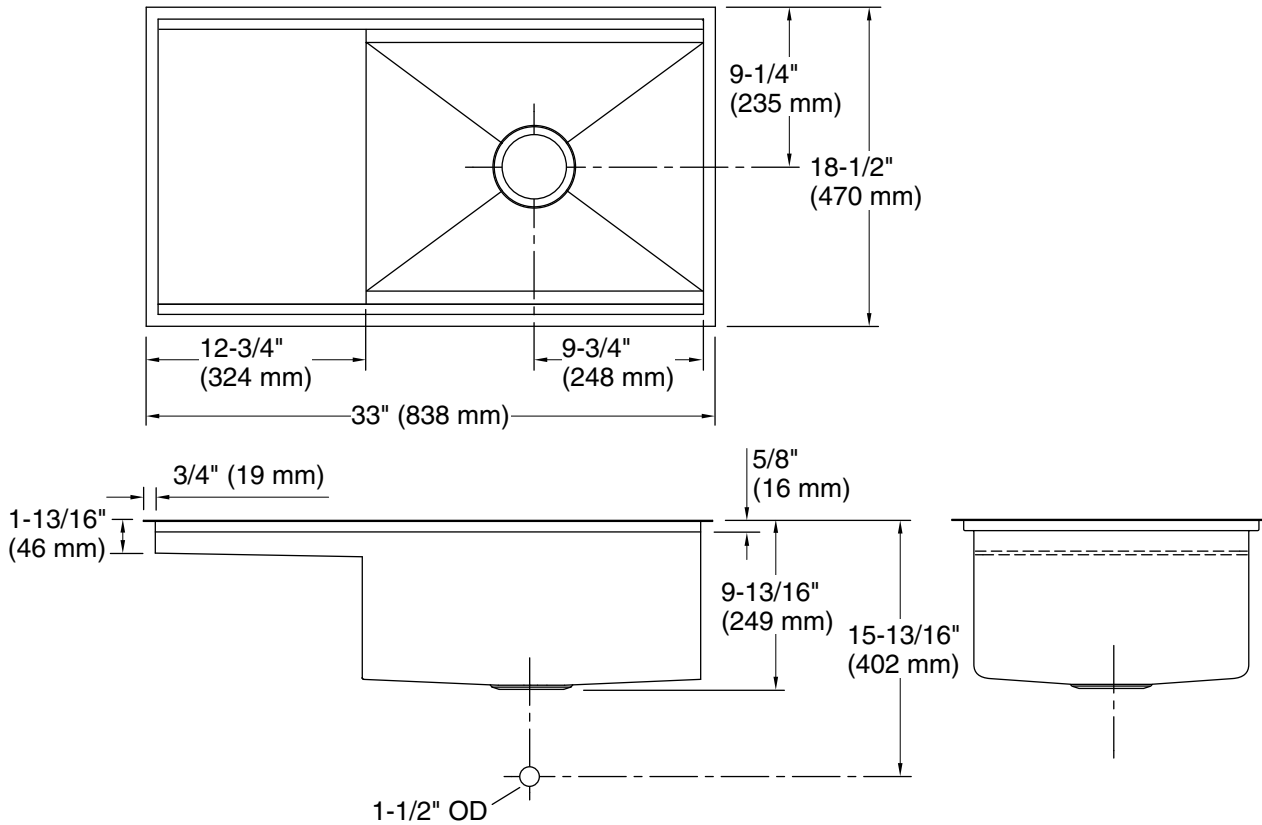

Technical Information

All product dimensions are nominal.

Basin configuration: Single Bowl

Min. base cabinet width: 36" (914 mm)

Bowl area: Length: 31-1/2" (800 mm)
Width: 17" (432 mm)
Bowl depth: 9-1/2" (241 mm)
Water depth: 9-1/2" (241 mm)

Drain hole: 3-5/8" (92 mm)

Template: 1109793-7, required, included

Notes

Install this product according to the installation instructions.