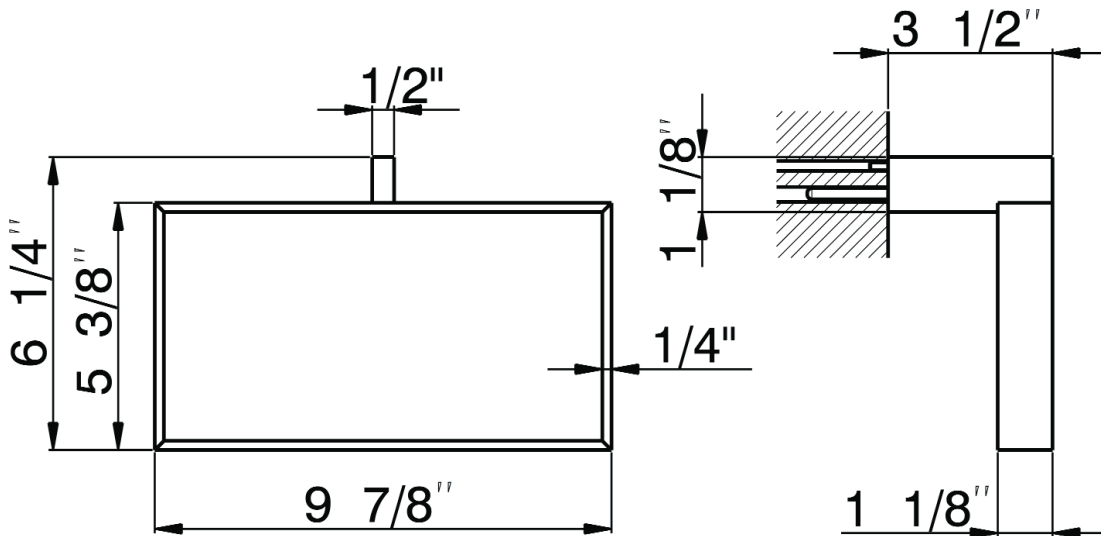

For warranty or additional information, contact:

U.S.A.
houseofrohl.com/support
1-800-777-9762

QUEBEC / MARITIMES / WESTERN CANADA
QUÉBEC / MARITIMES / OUEST CANADIEN
QUEBEC / MARITIMOS / CANADA OCCIDENTAL
houseofrohl.ca/support
1-866-473-8442

ONTARIO
houseofrohl.ca/support
1-800-287-5354