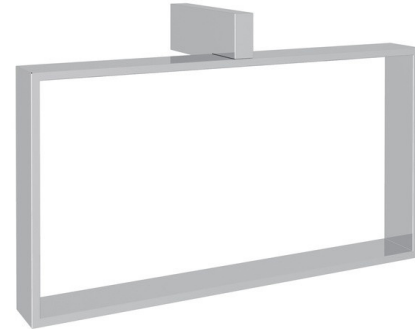

ESPECIFICACIONES

DESCRIPCIÓN

- Rosetón de pared rectangular de 2" x 1 1/4" (5,08 x 3,17 cm) o placa de pared QU220BP disponible para soporte adicional, comuníquese con el servicio al cliente

GARANTÍA

- La mayoría de los productos o piezas cuentan con "Garantías limitadas" contra defectos de fabricación. Para los clientes de EE. UU., visite houseofrohl.com/support y para los clientes canadienses, visite houseofrohl.ca/support para conocer la garantía completa del producto y el acabado.

Quartile™

Toallero rectangular de pared

MODELOS: QU220