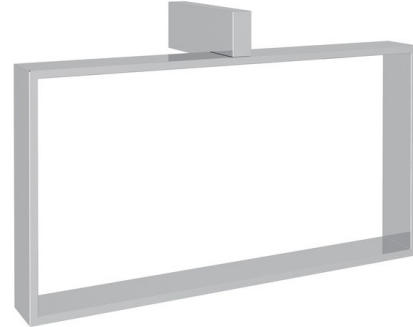

SPECIFICATIONS

DESCRIPTION

- Optional 2" x 1 1/4" (5.08 x 3.17 cm) rectangular wall escutcheon or back plate QU220BP available for added wall support, contact Customer Service

WARRANTY

- Most products or parts carry "Limited Warranties" against manufacturing defects. For US customers please visit houseofrohl.com/support and for Canadian customers please visit houseofrohl.ca/support for complete product and finish warranty.

ONTARIO
houseofrohl.ca/support
1-800-287-5354

SPÉCIFICATIONS

DESCRIPTION

- Rosace murale rectangulaire de 2" x 1 1/4" (5.08 x 3.17 cm) ou plaque murale QU220BP disponible pour un soutien supplémentaire, communiquer avec le service à la clientèle