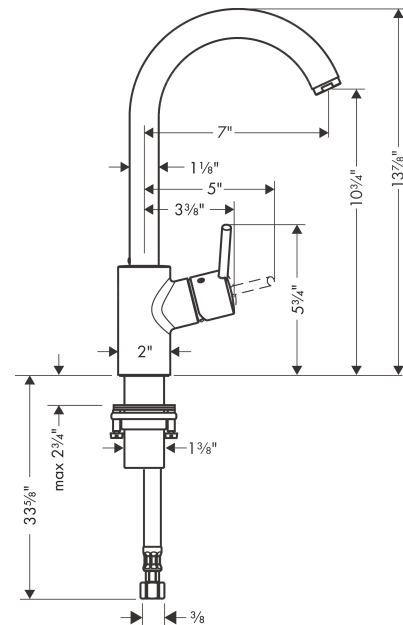

Talis S
Kitchen Faucet, 1-Spray, 1.5 GPM
 Finishes : **chrome** Part no. : **04870000**

Description

Features

- Swivel range 150°
- Aerated spray
- Single-hole installation
- Flow: 1.5 GPM (5.7 L/Min)
- Ceramic cartridge
- 3/8" connections

Item details

List Price \$ 462.00

Technology

Compliance

Product image

Scale drawing

Talis S
Kitchen Faucet, 1-Spray, 1.5 GPM
 Finishes : **chrome** Part no. : **04870000**

Exploded drawing

Year of production: >10/18

Talis S
Kitchen Faucet, 1-Spray, 1.5 GPM
 Finishes : **chrome** Part no. : **04870000**

Spare parts list

Year of production: >10/18

Pos.	Description	Part no.	Price	PU
1	handle	95560000	-	1
2	screw cover	96338000	-	1
3	flange	95498000	-	1
4	nut	97209000	-	1
5	cartridge, assy	92730000	-	1
6	locking screw for handle	95140000	-	1
7	seal	95008000	-	1
8	sealing set	92646000	-	1
9	screw	97662000	-	1
10	axialring	97558000	-	1
11	fixing set (Ø 34)	95049000	-	1
12	connection hose 35½" M8x0,75 3/8"	96316001	-	1
13	aerator M24x1 (5 l/min)	88744000	-	1