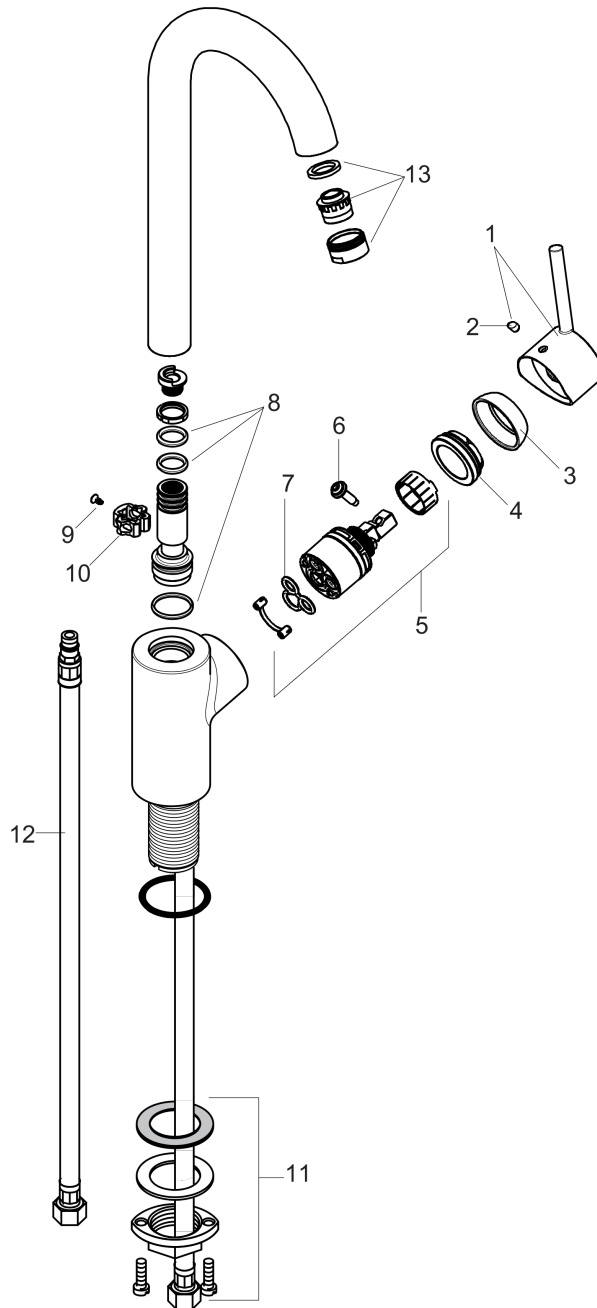

Talis S
Kitchen Faucet, 1-Spray, 1.5 GPM
 Finishes : **chrome** Part no. : **04870000**

Description

Features

- Swivel range 150°
- Aerated spray
- Single-hole installation
- Flow: 1.5 GPM (5.7 L/Min)
- Ceramic cartridge
- 3/8" connections

Item details

List Price \$ 462.00

Technology

Compliance

Product image

Scale drawing

Talis S
Kitchen Faucet, 1-Spray, 1.5 GPM
 Finishes : **chrome** Part no. : **04870000**

Exploded drawing

Year of production: >10/18

Talis S
Kitchen Faucet, 1-Spray, 1.5 GPM
 Finishes : **chrome** Part no. : **04870000**

Spare parts list

Year of production: >10/18

Pos.	Description	Part no.	Price	PU
1	handle	95560000	-	1
2	screw cover	96338000	-	1
3	flange	95498000	-	1
4	nut	97209000	-	1
5	cartridge, assy	92730000	-	1
6	locking screw for handle	95140000	-	1
7	seal	95008000	-	1
8	sealing set	92646000	-	1
9	screw	97662000	-	1
10	axialring	97558000	-	1
11	fixing set (Ø 34)	95049000	-	1
12	connection hose 35½" M8x0,75 3/8"	96316001	-	1
13	aerator M24x1 (5 l/min)	88744000	-	1