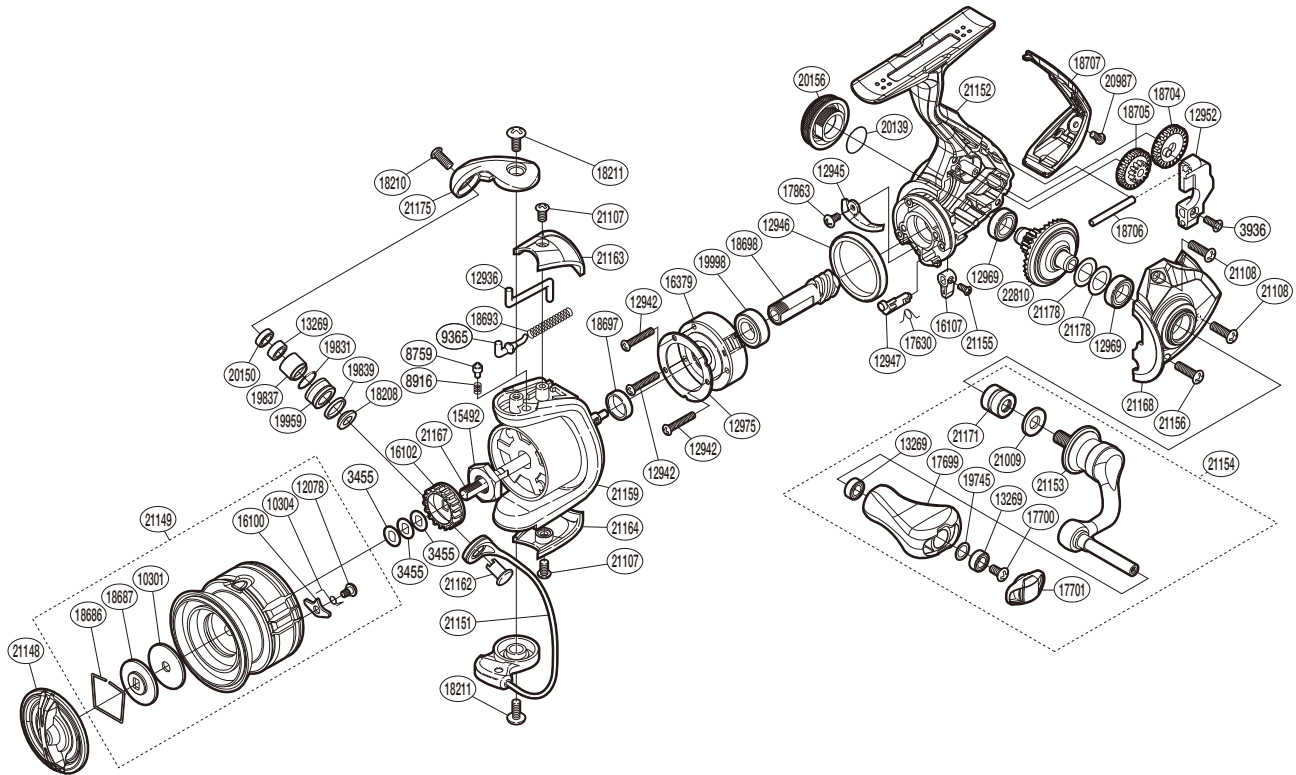

## VF500F

(51SF36B005X)

#	Part No.	Description	#	Part No.	Description	#	Part No.	Description
3455	10BXN	Washer	17700	10LFA	Screw	20987	10RX2	Screw
3936	10MGL	Screw	17701	10TNJ	Handle Knob Seal	21009	100RR	Washer
8759	106UX	Click Pin	17863	10LCS	Screw	21107	10SH9	Screw
8916	10CH0	Click Spring	18208	10TJM	Spacer	21108	10SHA	Screw
9365	105LS	Bail Spring Guide A	18210	10TLJ	Screw	21148	10T2N	Drag Knob Assembly
10301	10N56	Drag Washer	18211	10TLM	Screw	21149	10S88	Spool Assembly
10304	10JX8	Drag Click Spring	18686	10MZN	Drag Washer Retainer	21151	10SUL	Bail Assembly
12078	10PH4	Screw	18687	10S0W	Key Washer	21152	10SHZ	Body Assembly
12936	10FAZ	Bail Trip Lever	18693	10SQ8	Bail Spring	21153	10SHL	Handle Shank Assembly
12942	10L1Z	Screw	18697	10HB7	Rotor Ring	21154	10T2V	Handle Assembly
12945	10D8Z	Bail Trip Strike	18698	10QWG	Pinion Gear	21155	10SUK	Screw
12946	10D7P	Friction Ring	18704	10QWF	Oscillating Gear	21156	10SHX	Screw
12947	10DC5	Anti-Reverse Cam	18705	10QWJ	Idle Gear B Large	21159	10S83	Rotor
12952	104WG	Oscillating Slider	18706	10QWH	Oscillating Guide	21162	10T2U	Line Roller Support
12969	107FA	Ball Bearing	18707	10SGA	Rear Protector	21163	10DGX	Bail Spring Cover
12975	10AEX	Roller Clutch Reinforce	19745	104FH	Washer	21164	10DH0	Bail Hold Support Guard
13269	104VX	Ball Bearing	19831	1009E	O Ring	21167	10S85	Main Shaft
15492	1080V	Rotor Nut	19837	1009K	Line Roller Bushing	21168	100B4	Side Cover
16100	10BWZ	Drag Click	19839	10RFZ	Line Roller Spacer	21171	100AV	Handle Shaft Cover B
16102	103MX	Spool Support	19959	1009A	Line Roller	21175	10T2Y	Bail Arm
16107	10FPW	Anti-Reverse Lever	19998	10DZB	Ball Bearing	21178	10EEZ	Washer
16379	10QPH	Roller Clutch Assembly	20139	10E3K	O Ring	22810	142TH	Drive Gear
17630	10DCS	Anti-Reverse Cam Spring	20150	10E44	Line Roller Collar			
17699	10328	Handle Knob	20156	10RSE	Handle Screw Cap	18054	10G4L	Anti Line Slip Sticker