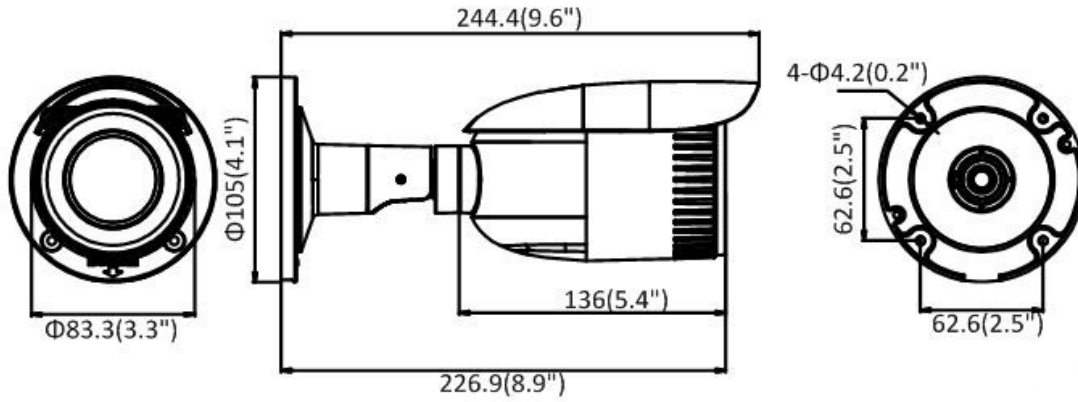

Interface

Communication Interface	1-Port RJ-45 10M/100M self-adaptive Ethernet port
Reset Button	Yes

General

Operating Conditions	-22° F to 140° F (-30° C to 60° C); humidity: 95% or less (non-condensing)
Power Supply	12 VDC ± 20%, 5.5 mm coaxial power plug; PoE (802.3af, class 3)
Power Consumption and Current	12 VDC, 0.9 A, maximum: 11 W; PoE: (802.3af, 36 V to 57 V), 0.4 A to 0.2 A, maximum: 12.9 W
Protection Level	IP67, TVS 2000V lightning protection, surge protection and voltage transient protection
Material	Metal
Dimensions	4.1" x 4.1" x 5.7" (105 mm x 105 mm x 145 mm)
Weight	Camera: 2.2 lbs (1.02 kg)

Accessories

CB135
Conduit Base

Dimensions

Unit: mm (inch)