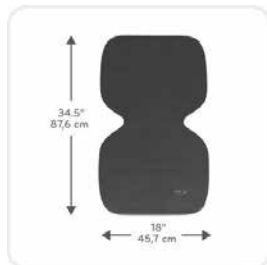

PRODUCT IMAGES

PRODUCT SPECS:

- **Package Dimensions:** 9.5 x 13.85 x 4.95 Inches (WxHxD)
- **Assembled Dimensions:** 0 x 0 x 0 Inches (WxHxD)
- **Product Weight:** 1.8 lbs.
- **Gender:** Boys & Girls

PRICE: