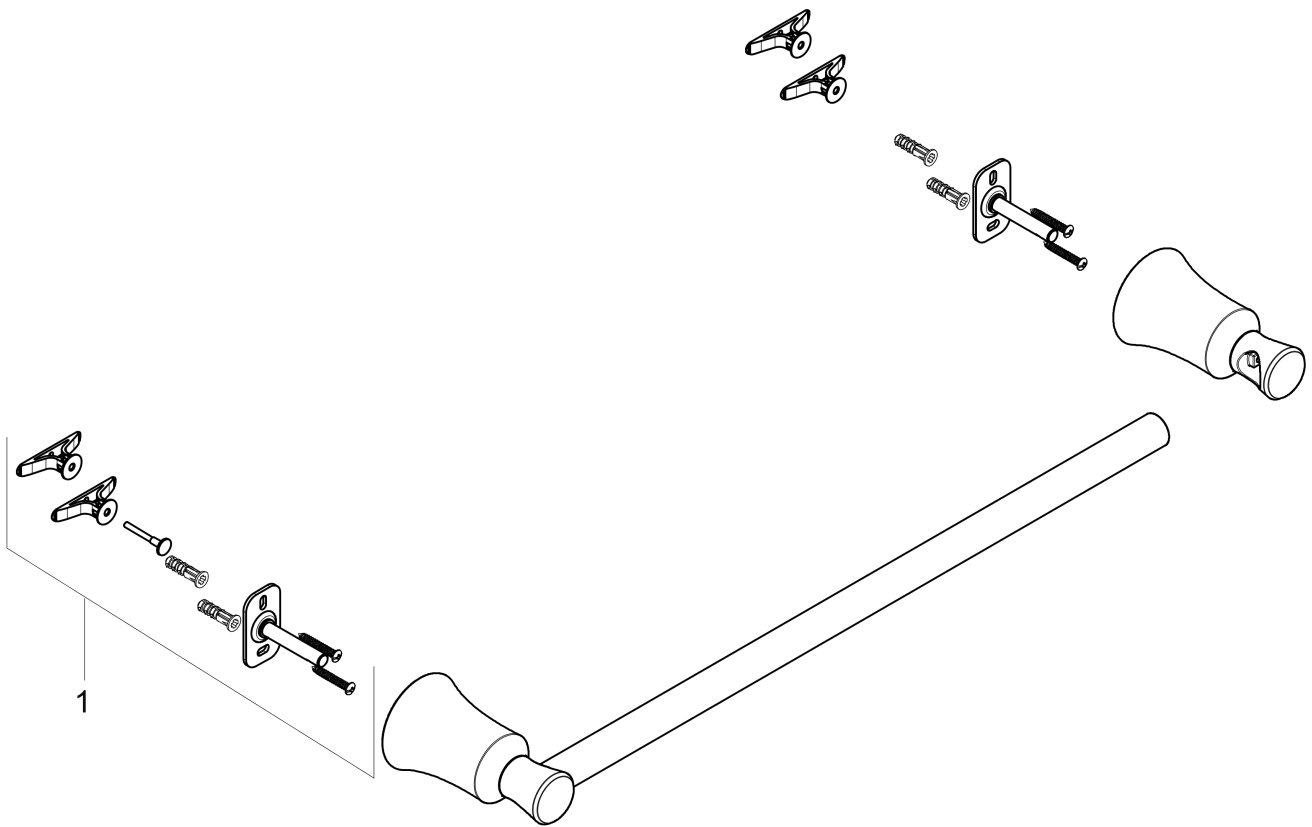

Joleena

Towel Bar, 18"

Finishes : **chrome** Part no. : **04784000**

Description

Features

- Wall-mounted
- Metal holder

Item details

List Price \$ 61.00

Compliance

Product image

Scale drawing

Joleena

Towel Bar, 18"

Finishes : **chrome** Part no. : **04784000**

Exploded drawing

Year of production: >09/19

Joleena

Towel Bar, 18"

Finishes : **chrome** Part no. : **04784000**

Spare parts list

Year of production: >**09/19**

Pos.	Description	Part no.	Price	PU
1	support element	93551000	-	1