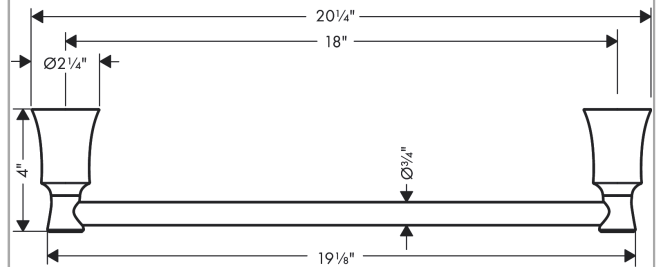

Joleena

Towel Bar, 18"

Finishes : **chrome** Part no. : **04784000**

Description

Features

- Wall-mounted
- Metal holder

Item details

List Price \$ 61.00

Compliance

Product image

Scale drawing

Joleena

Towel Bar, 18"

Finishes : **chrome** Part no. : **04784000**

Exploded drawing

Year of production: >09/19

Joleena

Towel Bar, 18"

Finishes : **chrome** Part no. : **04784000**

Spare parts list

Year of production: >**09/19**

Pos.	Description	Part no.	Price	PU
1	support element	93551000	-	1