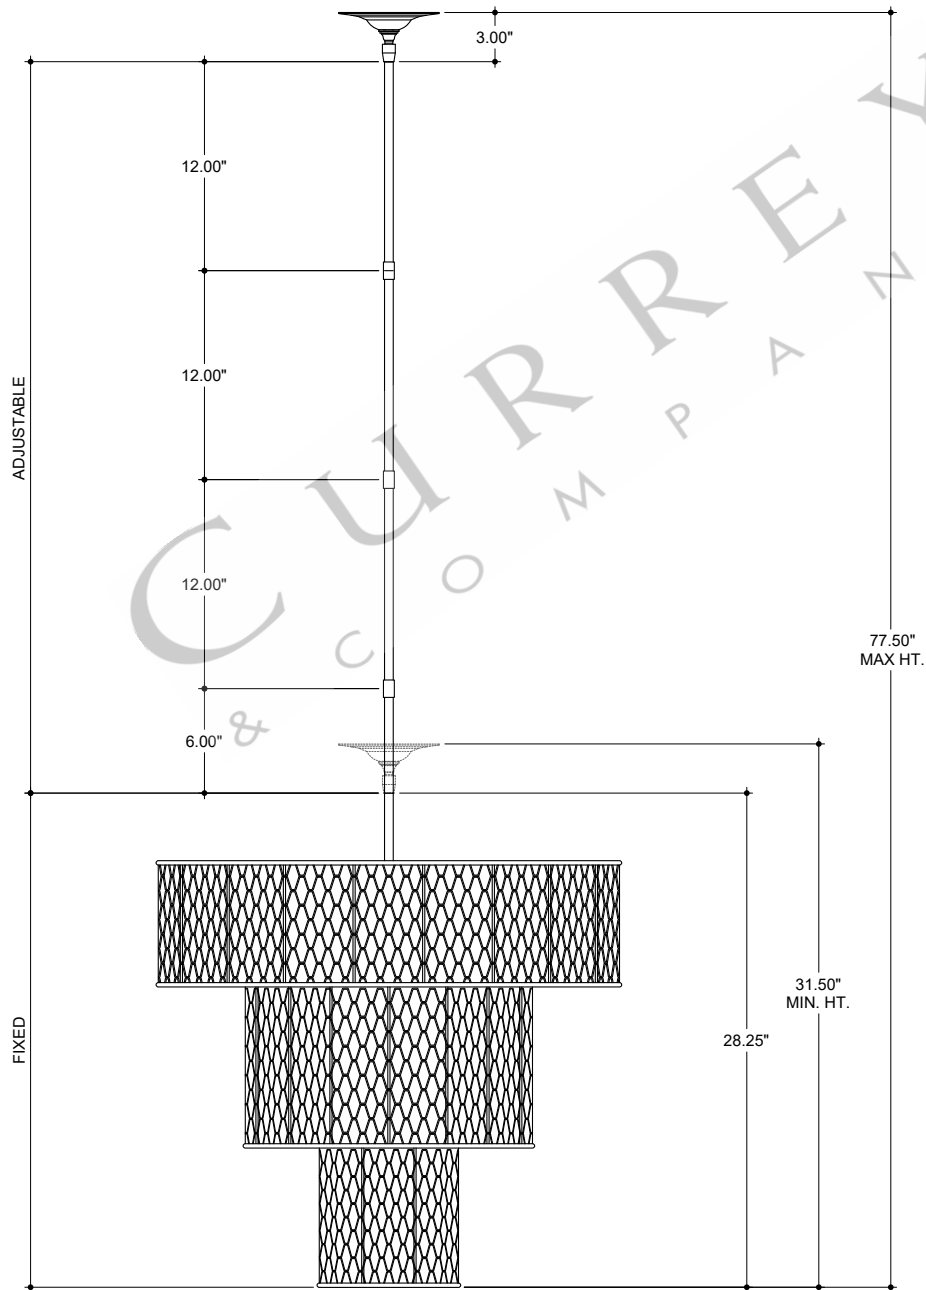

TOP VIEW

CANOPY DETAIL

FRONT VIEW

9000-1076

ALL WORK © 2023 CURREY & COMPANY