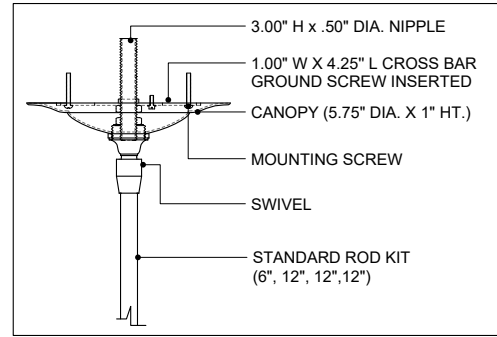

TOP VIEW

CANOPY DETAIL

FRONT VIEW

9000-1076

ALL WORK © 2023 CURREY & COMPANY