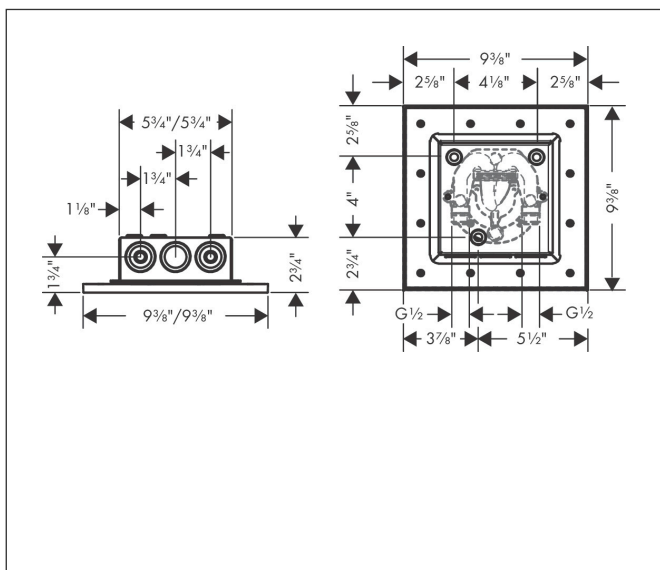

Brand AXOR
 Art. Name **AXOR ShowerSolutions** Showerhead 250 Square 2-Jet, 2.5 GPM
 Art. Nr. 35313991
 Surface polished gold optic
 Pos. 1

Product Picture

Features

- Consists of: Showerhead, Green Diverter
- Shower head size: 250 x 250 mm
- Spray modes: PowderRain, Intense PowderRain
- Select button on thermostat
- Dynamic spray nozzles move out while using
- Flow: 2.5 GPM (9.5 L/Min)
- Showerhead removable for cleaning

Drawing

Technology

Spray Types