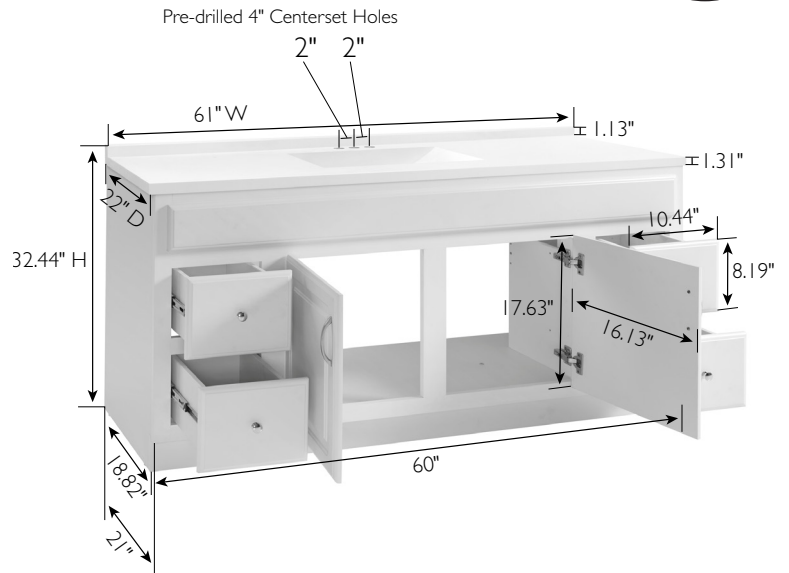

Concord Shaker 2-Door Vanity with Cultured Marble 4 in. Centerset Solid White Top, Fully Assembled, 61x22, White Base

**FULLY
ASSEMBLED
VANITY**

SPECIFICATIONS

MATERIAL CONSTRUCTION:	Wood/Cultured Marble
ASSEMBLY REQUIRED:	No
ASSEMBLED DIMENSIONS:	32.4" H x 61" L x 22" D
ASSEMBLED WEIGHT:	180.45 lbs.
TOOLS NEEDED FOR INSTALLATION:	100% Silicone
CONSTRUCTION TYPE:	Face Frame
HINGE STYLE:	Soft Close
DOOR STYLE:	Accent
DOOR MATERIAL:	MDF
DRAWER STYLE:	4 Drawers
DRAWER MATERIAL:	MDF and Plywood
GLIDE STYLE:	STD Easy Glide
FAKE DWR STYLE:	MDF
DWR DIMENSIONS:	8.2" H x 14.5" L x 10.2" D
DWR CONSTRUCTION:	Standard
FACE FRAME MATERIAL:	Pine
SIDES MATERIAL:	Plywood
BOTTOM MATERIAL:	Plywood

TOE KICK INSET WIDTH:	3"
BACK PANEL MATERIAL:	NA
BACK BRACE MATERIAL:	Plywood
FAUCET TYPE:	Lav Centerset
NUMBER OF MOUNTING HOLES:	3
BOWL MATERIAL:	Cultured Marble
BACK SPLASH INCLUDED:	Yes
COLOR:	Solid White
NUMBER OF BOWLS:	1
BOWL DIMENSIONS:	5.4" H x 19.25" W x 12.5" D
BOWL SHAPE:	Rectangle
SINK THICKNESS:	1.18"
MOUNTING TYPE:	Centerset
OVERFLOW HOLE:	Yes
WARRANTY:	1-Year limited warranty
TSCA TITLE IV COMPLIANT:	Yes
LEGAL FOR SALE IN CALIFORNIA:	Yes
PROP 65 HARMFUL MATERIAL:	Formaldehyde