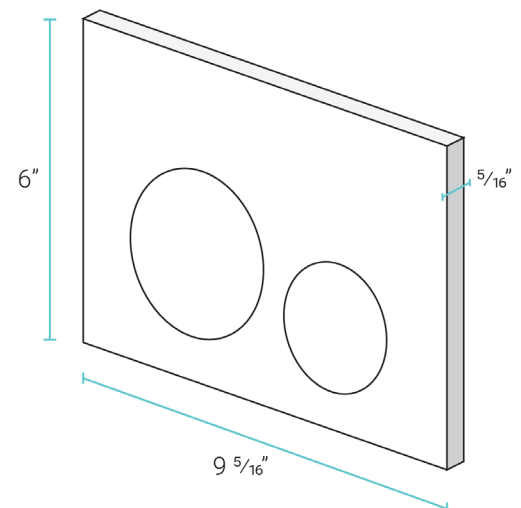

Compatible Parts (sold separately):

- Residential Concealed In-Wall Toilet Tank for Back-to-Wall Toilet: SM-WC324
- Commercial Concealed In-Wall Toilet Tank for Back-to-Wall Toilet: SM-WC326
- Residential Concealed In-Wall Toilet Tank for Wall-Hung Toilet: SM-WC424
- Commercial Concealed In-Wall Toilet Tank for Wall-Hung Toilet: SM-WC426