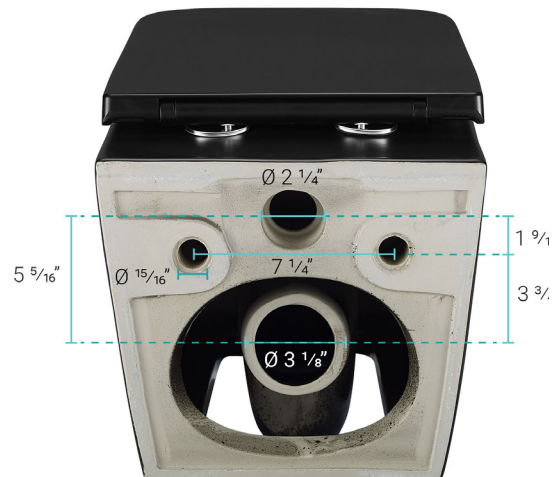

Required Components (sold separately):

1. Wall Actuator: SM-WC001, SM-WC002, SM-WC003 *
   - In-Wall Tank Carrier System: SM-WC424, SM-WC426
2. Color & style options available