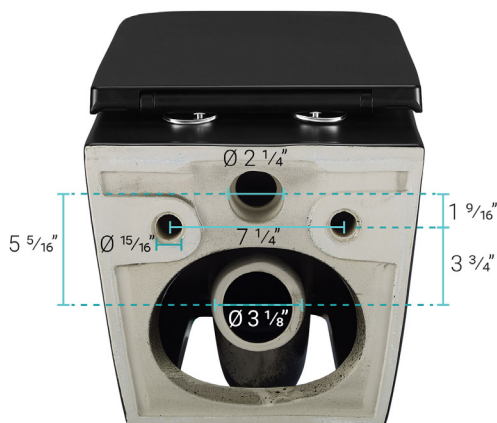

Required Components (sold separately):

1. Wall Actuator: SM-WC001, SM-WC002, SM-WC003 *
   - In-Wall Tank Carrier System: SM-WC424, SM-WC426
2. Color & style options available