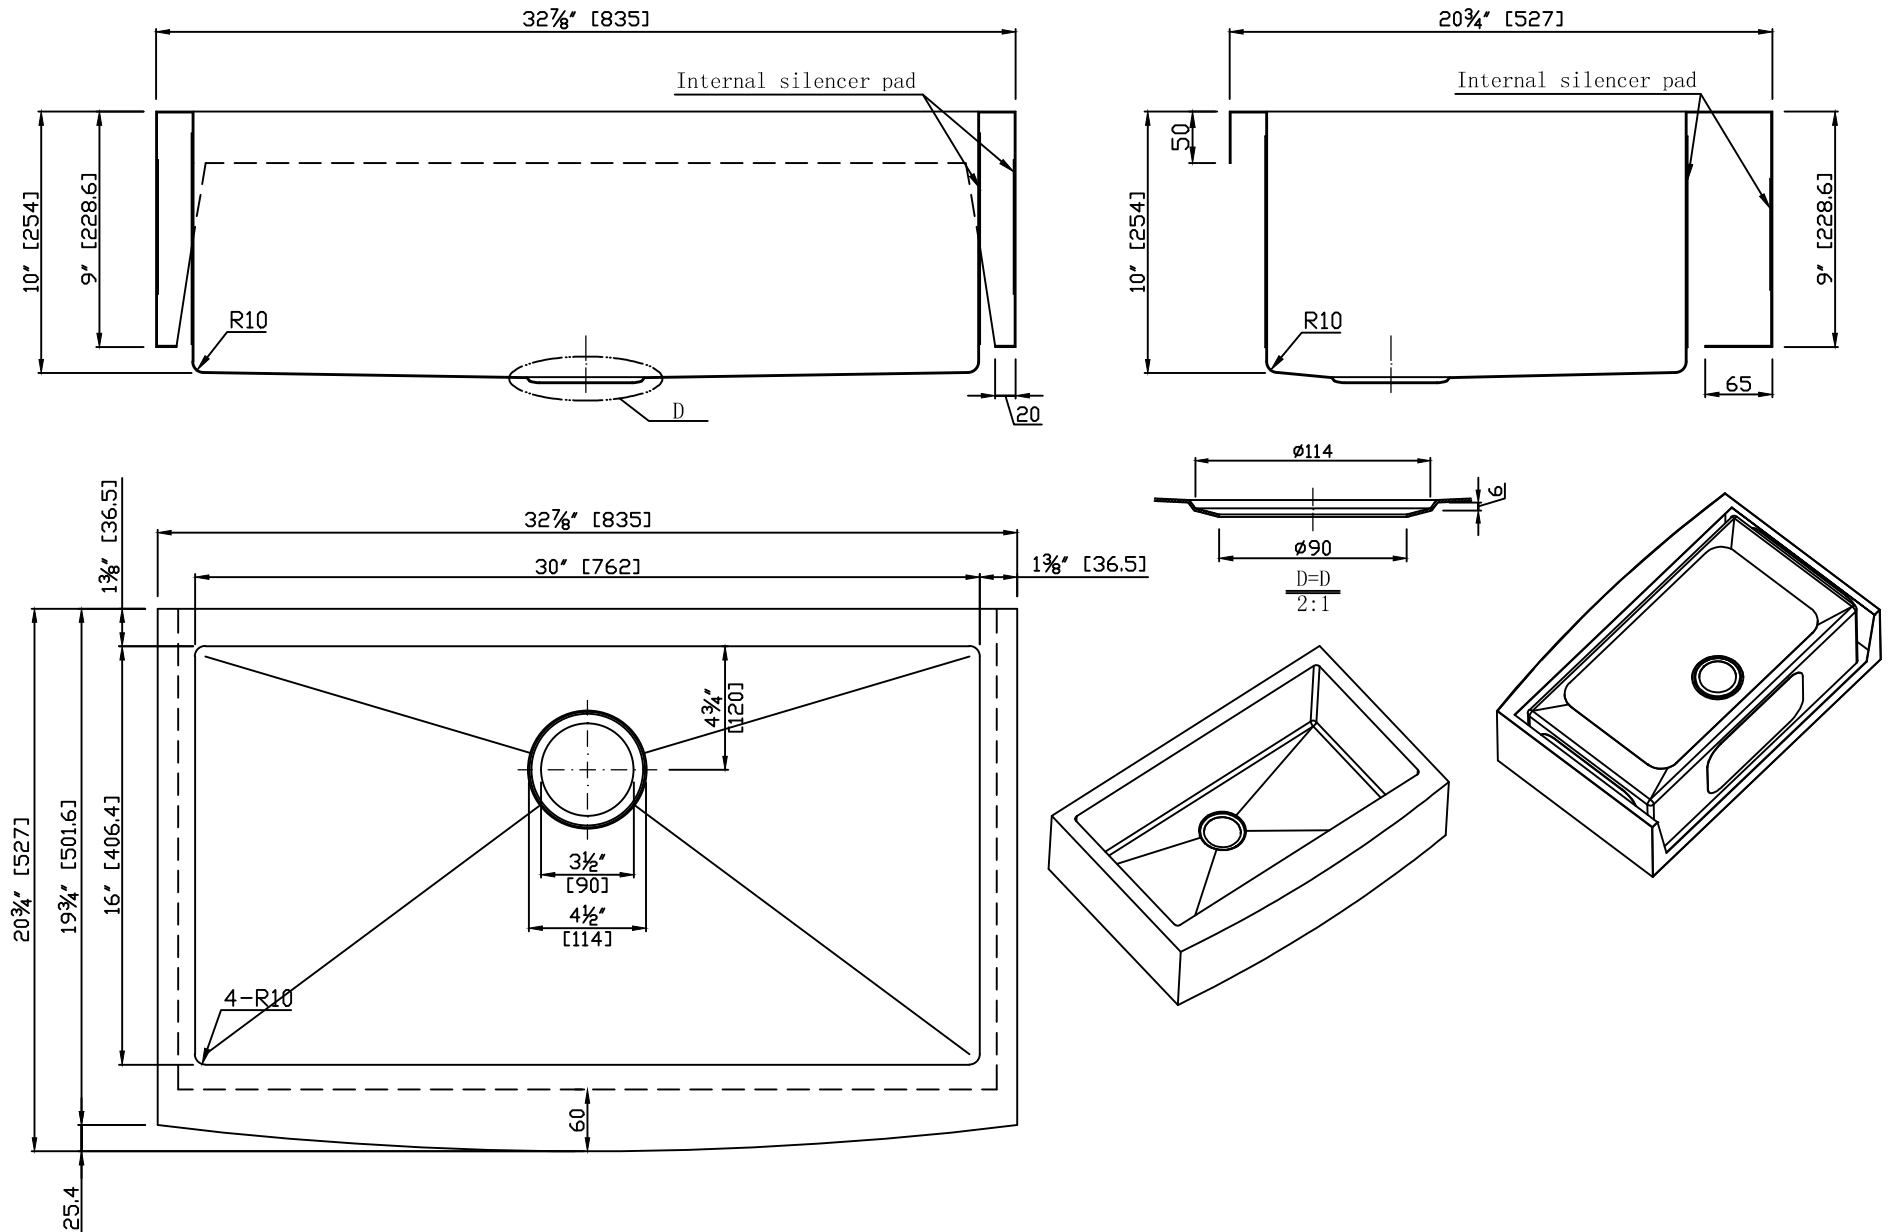

Model: K-AZ3320-1A

Dimensions: 32.875 in. L x 20.75 in. W x 10 in. H

Basin Depth: 10 in.

Search the model IDs below to find out more about the dynamic Kitchen Faucet options available through ANZZI.

Finishes: CH,BN
MODEL: KF-AZ034
KF-AZ034BN