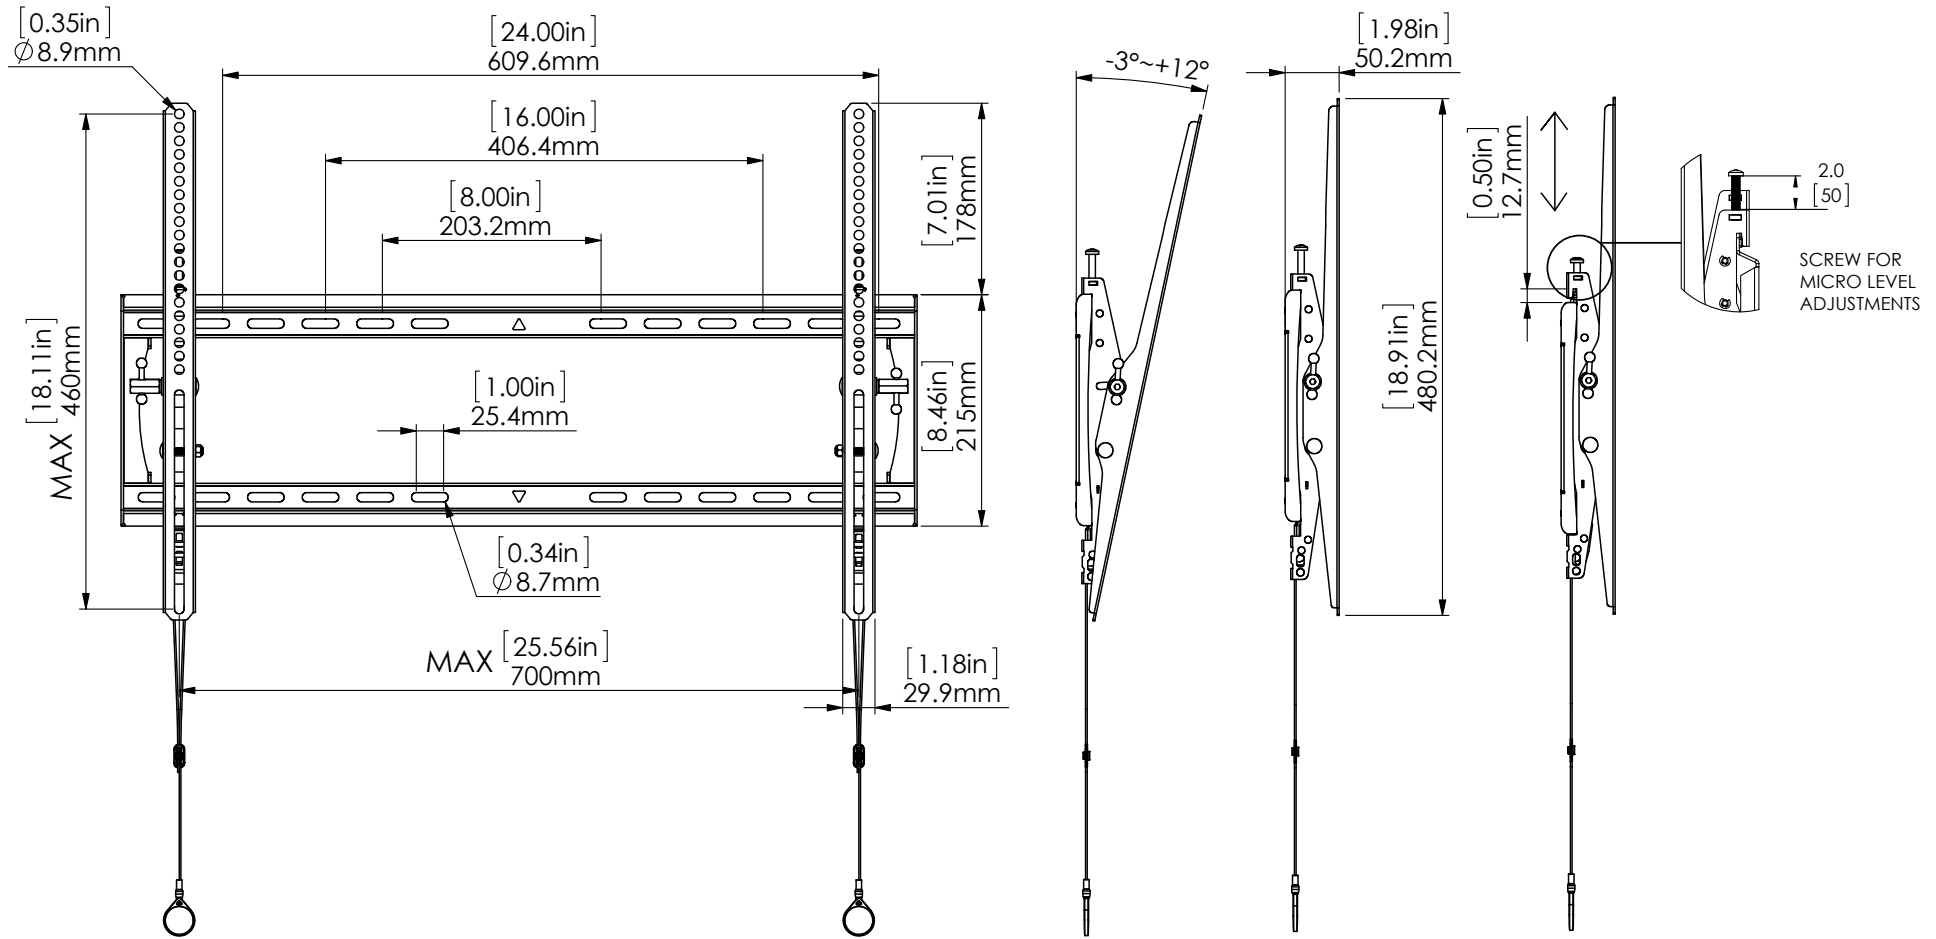

# TLT3790FULL-LVL

WWW.MSTRBRAND.COM

NOTES: UNLESS OTHERWISE SPECIFIED

1. VESA STANDARD COMPATABILITY (WIDTH X HEIGHT): 100X100 TO 700X450
2. MAXIMUM VESA MOUNTING CONFIGURATION: 700X450 MM
3. SCREEN SIZE COMPATABILITY: 90"Max Screens
4. MAXIMUM WEIGHT CAPACITY: 175 LBS (80 KG)
5. PRODUCT COLOR: BLACK
6. VIEWING ANGLE INCREMENTS:  $-3^{\circ}$  TO  $+12^{\circ}$