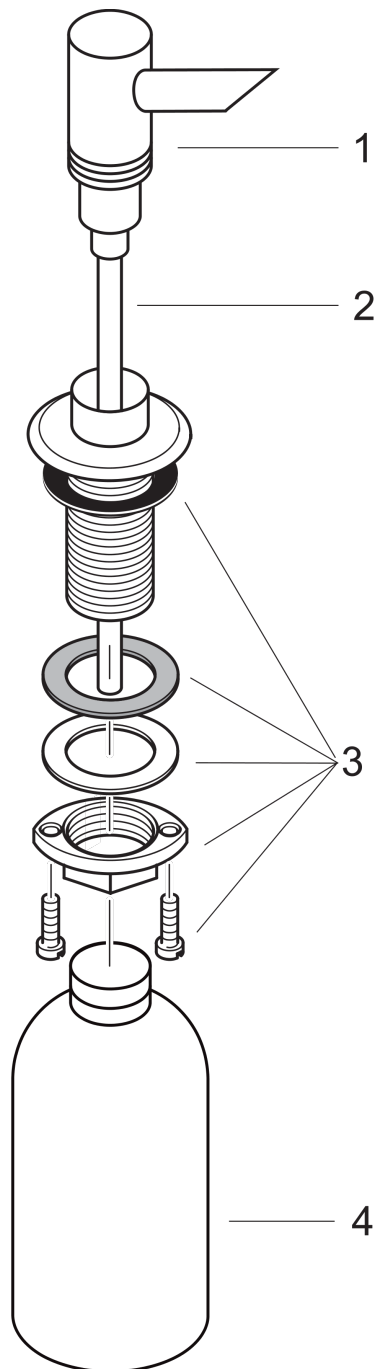

Soap Dispenser

Finishes : **chrome** Part no. : **40418000**

Description

Features

- Metal
- 10 oz capacity

Item details

List Price \$ 173.00

Compliance

Product image

Scale drawing

Soap Dispenser
 Finishes : **chrome**

Part no. : **40418000**

Exploded drawing

Year of production: **>05/95**

Soap Dispenser

Finishes : **chrome** Part no. : **40418000**

Spare parts list

Year of production: >**05/95**

| Pos. | Description | Part no. | Price | PU |
|------|-----------------------------|----------|-------|----|
| 1 | pump | 94182000 | - | 1 |
| 2 | pipe | 97365000 | - | 1 |
| 3 | fixing set (Ø 32) | 13961000 | - | 1 |
| 4 | bottle for lotion dispenser | 94418000 | - | 1 |