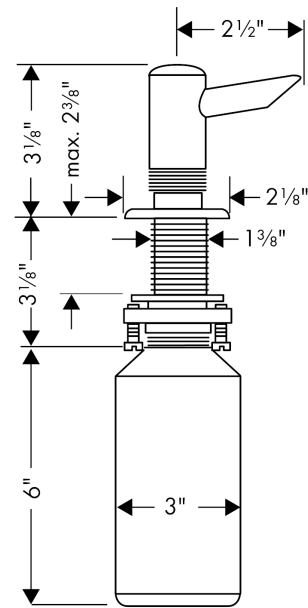

Soap Dispenser

Finishes : **chrome** Part no. : **40418000**

Description

Features

- Metal
- 10 oz capacity

Item details

List Price \$ 173.00

Compliance

Product image

Scale drawing

Soap Dispenser
 Finishes : **chrome**

Part no. : **40418000**

Exploded drawing

Year of production: **>05/95**

Soap Dispenser

Finishes : **chrome** Part no. : **40418000**

Spare parts list

Year of production: >**05/95**

| Pos. | Description | Part no. | Price | PU |
|------|-----------------------------|----------|-------|----|
| 1 | pump | 94182000 | - | 1 |
| 2 | pipe | 97365000 | - | 1 |
| 3 | fixing set (Ø 32) | 13961000 | - | 1 |
| 4 | bottle for lotion dispenser | 94418000 | - | 1 |