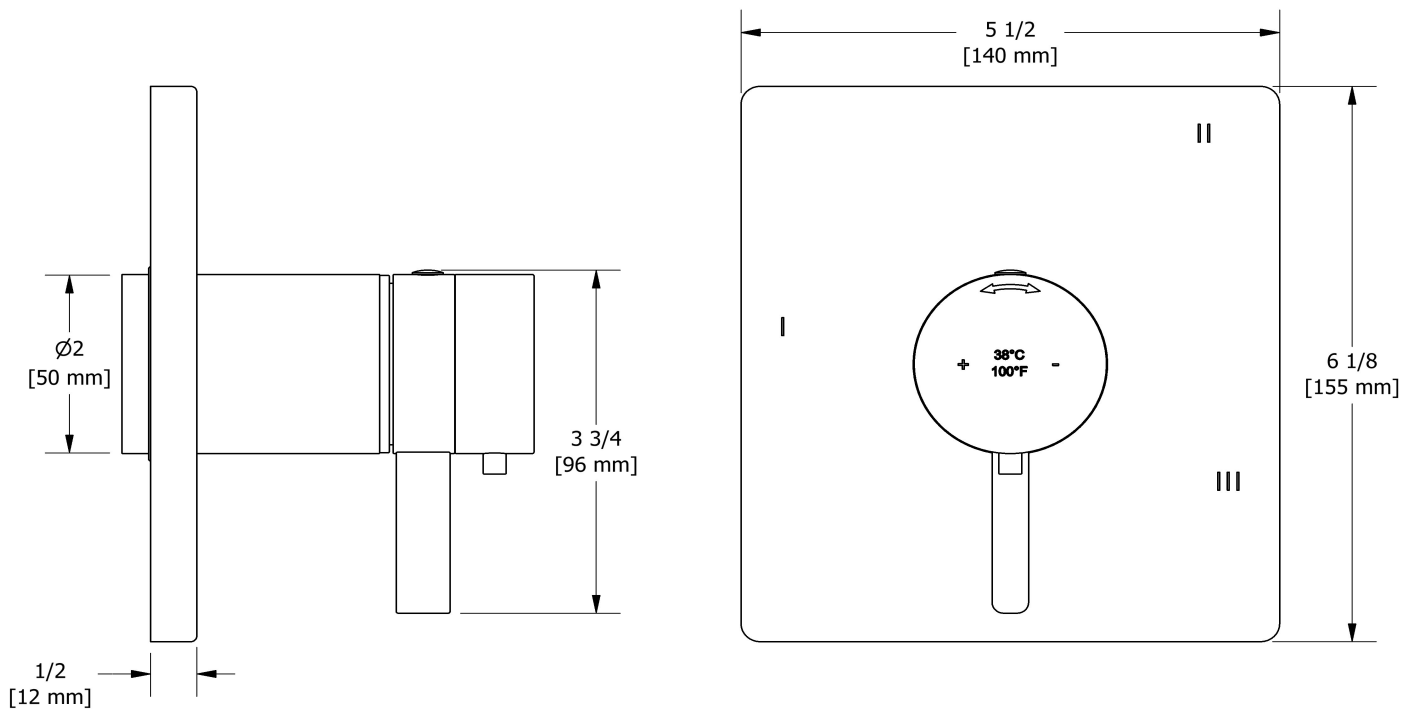

Sizes, models and finishes may differ from those presented.

Warranty

This **Riobel Inc.** product you have purchased carries a Limited Lifetime Warranty on the chrome, PVD finish, blacks and all working parts and is guaranteed from the initial purchase date against all manufacturing defects. All other finishes, including plastic components, are guaranteed for one year. All electric and/or electronic parts are covered by a 5-year limited warranty.

Customer Service

Ontario, West Canada : 888-287-5354 Quebec, Maritimes, United States : 866-473-8442