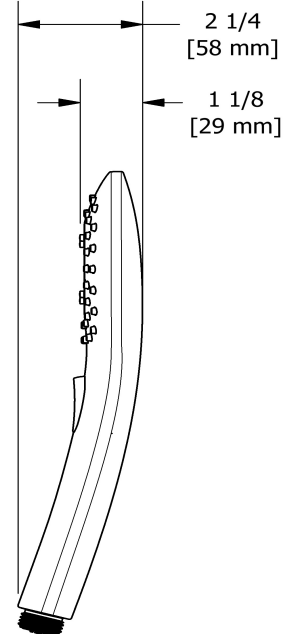

Specifications

Descriptions

- 5 positions
- 3 jets: luxurious, invigorating, massage and mix
- Scale-free
- 4372, 3-jet hand shower

Available flows

- 6.7 L/min, 1.8 gpm (US) 60psi
- 5.7 L/min, 1.5 gpm (US) 60psi (**4372-15**) *
- 6.7 L/min, 1.8 gpm (US) 60psi (**4372-WS**) *

EPA certification applicable to the indicated model only

Certifications

- CSA B125.1
- ASME A112.18.1

3-jet hand shower
4372

Sizes, models and finishes may differ from those presented.

Warranty

This Riobel Inc. product you have purchased carries a Limited Lifetime Warranty on the chrome, PVD finish, blacks and all working parts and is guaranteed from the initial purchase date against all manufacturing defects. All other finishes, including plastic components, are guaranteed for one year. All electric and/or electronic parts are covered by a 5-year limited warranty. The warranty offered on our products will be honored only if the installation is performed by a certified master plumber.