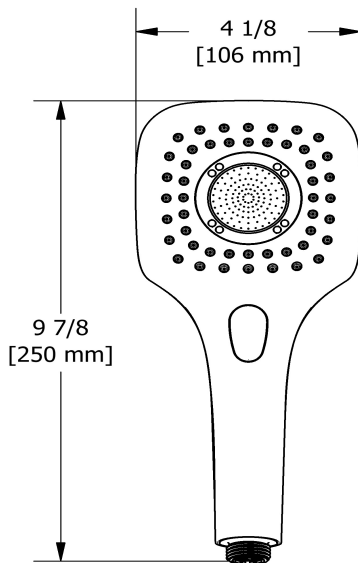

Specifications

Descriptions

- 5 positions
- 3 jets: luxurious, invigorating, massage and mix
- Scale-free
- 4372, 3-jet hand shower

Available flows

- 6.7 L/min, 1.8 gpm (US) 60psi
- 5.7 L/min, 1.5 gpm (US) 60psi (**4372-15**) *
- 6.7 L/min, 1.8 gpm (US) 60psi (**4372-WS**) *

EPA certification applicable to the indicated model only

Certifications

- CSA B125.1
- ASME A112.18.1

3-jet hand shower
4372

Sizes, models and finishes may differ from those presented.

Warranty

This Riobel Inc. product you have purchased carries a Limited Lifetime Warranty on the chrome, PVD finish, blacks and all working parts and is guaranteed from the initial purchase date against all manufacturing defects. All other finishes, including plastic components, are guaranteed for one year. All electric and/or electronic parts are covered by a 5-year limited warranty. The warranty offered on our products will be honored only if the installation is performed by a certified master plumber.