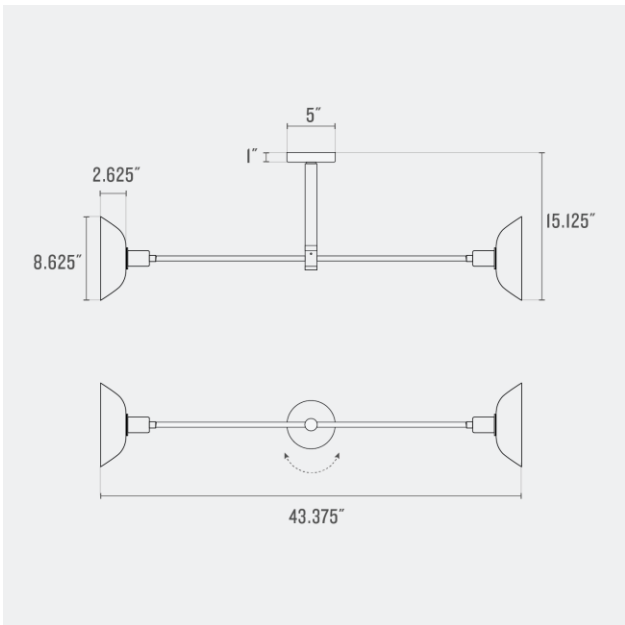

SCHOOLHOUSE

Gillespie 2 Surface Mount

Application: Surface Mount

Product Origin: Processed and assembled in Portland, Oregon using ethically-sourced domestic and global components.

UL Listed: Yes

Max Wattage: 60 W

Voltage: 120/220 V

Location Rating: Damp

Dimensions:

Overall: 15.125" H x 43.375" W X 8.625" D

Shade: 2.625" H X 8.625" W X 8.625" D

Canopy: 1" H X 5" W X 5" D

Materials: Brass / Glass

Details:

- Tiers rotate 330 degrees.
- Includes set screws to lock tiers in place.

One year guarantee

Finish Options

True Black
(TB)

Natural Brass
(NB)

Glass Options

Bronze
(BZ)

Clear Glass
(CL)