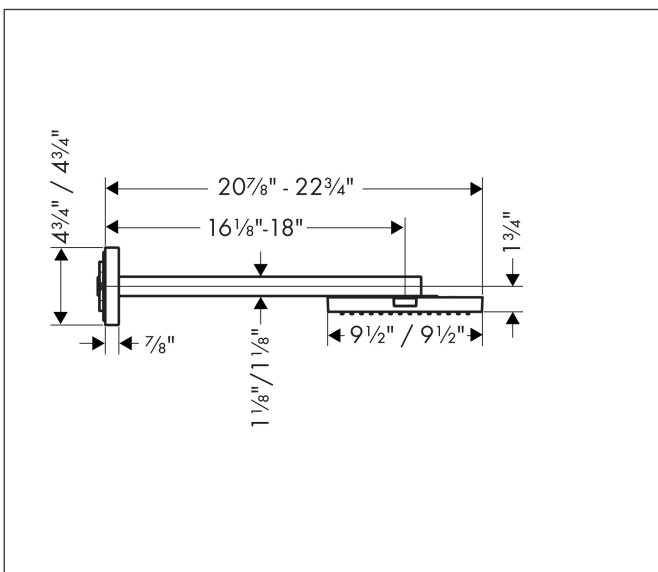

Brand AXOR
 Art. Name **AXOR ShowerSolutions** Showerhead 240 1-Jet with Showerarm Trim, 2.5 GPM
 Art. Nr. 10925251
 Surface brushed gold optic
 Pos. 1

Product Picture

Drawing

Features

- Consists of: Showerhead, Showerarm, Escutcheon
- Shower head size: 240 x 240 mm
- Spray modes: RainAir
- 196 no-clog spray channels
- Spray face finish: Fully-finished matching spray face
- Flow: 2.5 GPM (9.5 L/Min)
- Spray face removable for cleaning
- Does not include: Rough