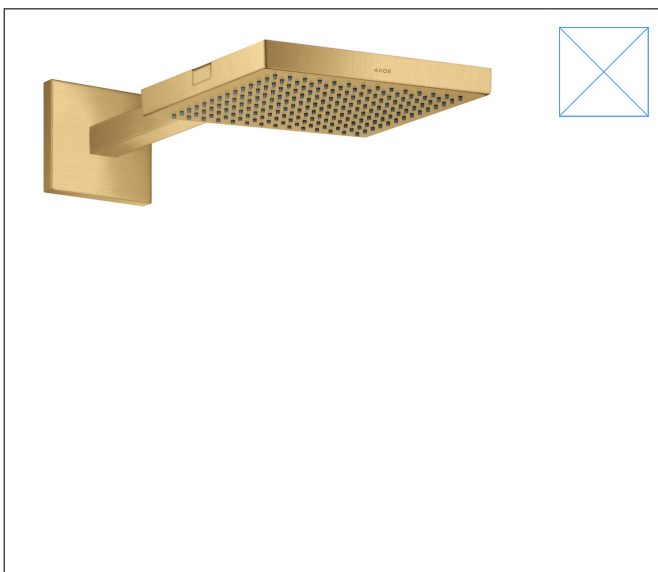

Brand AXOR
 Art. Name **AXOR ShowerSolutions** Showerhead 240 1-Jet with Showerarm Trim, 2.5 GPM
 Art. Nr. 10925251
 Surface brushed gold optic
 Pos. 1

Product Picture

Drawing

Features

- Consists of: Showerhead, Showerarm, Escutcheon
- Shower head size: 240 x 240 mm
- Spray modes: RainAir
- 196 no-clog spray channels
- Spray face finish: Fully-finished matching spray face
- Flow: 2.5 GPM (9.5 L/Min)
- Spray face removable for cleaning
- Does not include: Rough

Technology

Spray Types