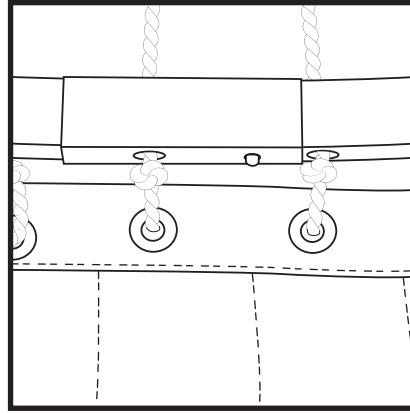

COLLAPSIBLE QUILTED WOODEN SPREADER BAR HAMMOCK

Read follow the care instructions. Save this document for future reference.

ASSEMBLY

- Align the center of the spreader bars.
- Press the spring button and carefully insert the wooden end into the metal bracket, as shown.

- Push the bars together until the spring button snaps through the hole in the metal bracket.

USE & CARE

- **SAFE USE:** Take your time getting in and out of the hammock. Any hammock may tip if your weight is not centered.
- **SUN EXPOSURE:** All fabrics will eventually fade and degrade from sun exposure. The less direct sunlight the hammock is exposed to, the longer the life of fabric and ropes will be.
- **CHILDREN:** Supervise children at all times while using this product. Do not allow children or pets to play in the hammock. Excessive swinging or rough play will damage the hammock and may cause injury.
- **INSPECT:** Before each use, inspect the ropes, fabric and spreader bar for wear or weakness.
- **STORAGE:** Store indoors, in a dry location during inclement weather, winter, and when it will not be used for an extended time. Ensure it is completely dry before storing to prevent mold and mildew growth.