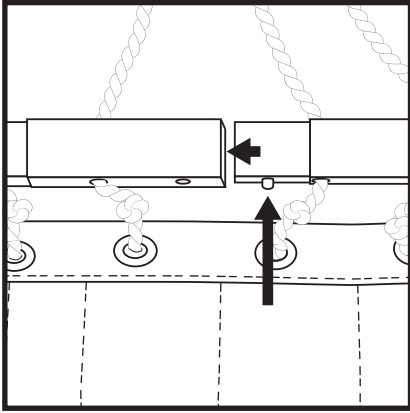

COLLAPSIBLE QUILTED WOODEN SPREADER BAR HAMMOCK

Read follow the care instructions. Save this document for future reference.

ASSEMBLY

- Align the center of the spreader bars.
- Press the spring button and carefully insert the wooden end into the metal bracket, as shown.

- Push the bars together until the spring button snaps through the hole in the metal bracket.

USE & CARE

- **SAFE USE:** Take your time getting in and out of the hammock. Any hammock may tip if your weight is not centered.
- **SUN EXPOSURE:** All fabrics will eventually fade and degrade from sun exposure. The less direct sunlight the hammock is exposed to, the longer the life of fabric and ropes will be.
- **CHILDREN:** Supervise children at all times while using this product. Do not allow children or pets to play in the hammock. Excessive swinging or rough play will damage the hammock and may cause injury.
- **INSPECT:** Before each use, inspect the ropes, fabric and spreader bar for wear or weakness.
- **STORAGE:** Store indoors, in a dry location during inclement weather, winter, and when it will not be used for an extended time. Ensure it is completely dry before storing to prevent mold and mildew growth.