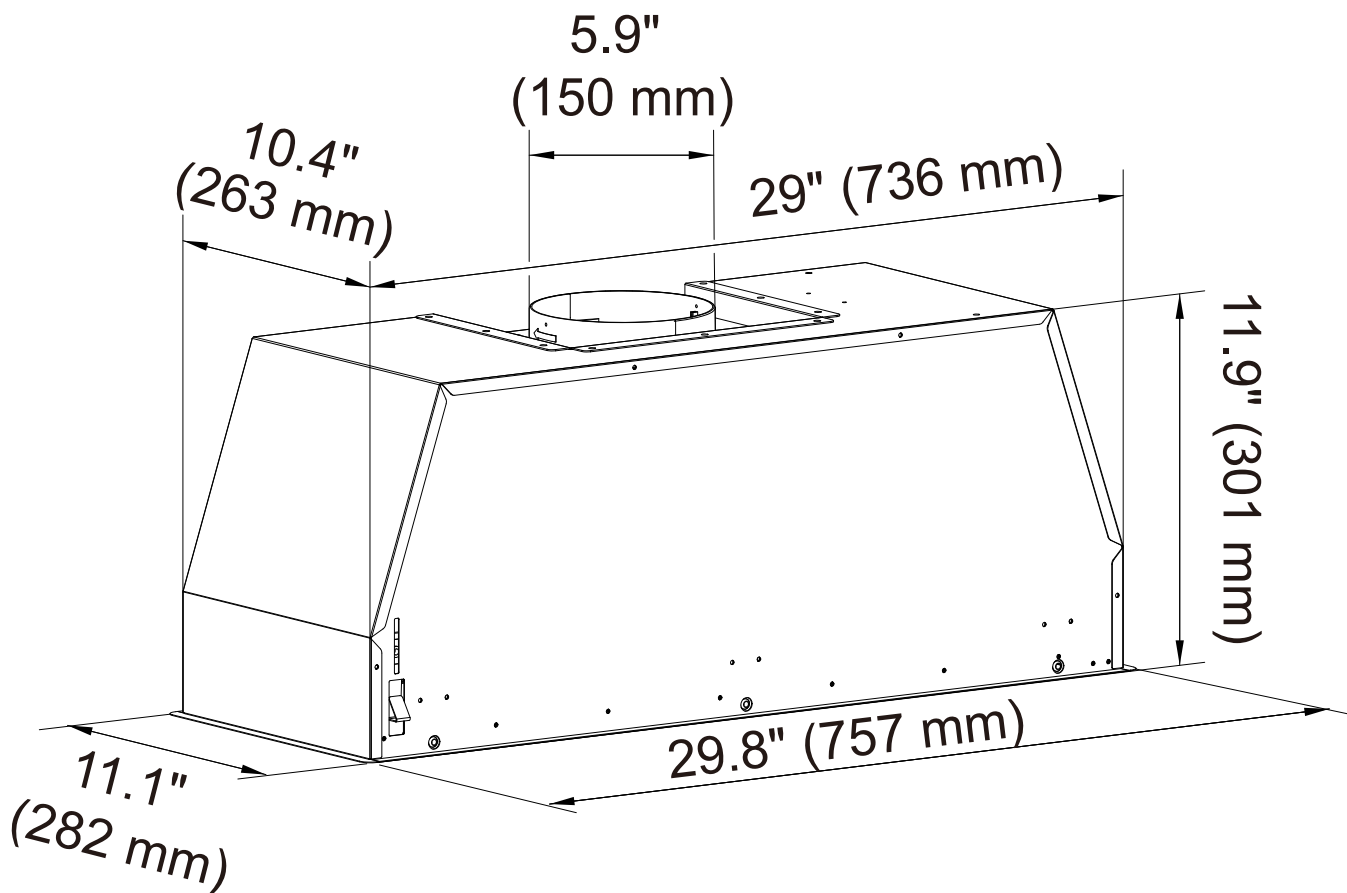

Range Hood Model: RH-AZ1076PSS

V1.0
03/14/2024

Size	30 inch
Mounting Type	Insert
Ductless	Yes (Carbon Filter not Included)
Noise Level	Less Than 60 db
Lights	3 x 2 W LED
Control Type	Electronic Switch
Speed Selections	3
Air Flow	600 CFM
Material	Stainless Steel
Color	Natural

Voltage	120 V
Frequency	60 Hz
Amperage	3.2 A
Duct Size (inch)	6" (round)
Filter Type	2 x Stainless Steel Baffle Filter
Remote Control	No
Additional Chimney	No
Vent Install Type	Convertible
Dimensions	29.8" (W) x 11.1" (L) x 11.9" (H)
Certifications	ETL, CEC