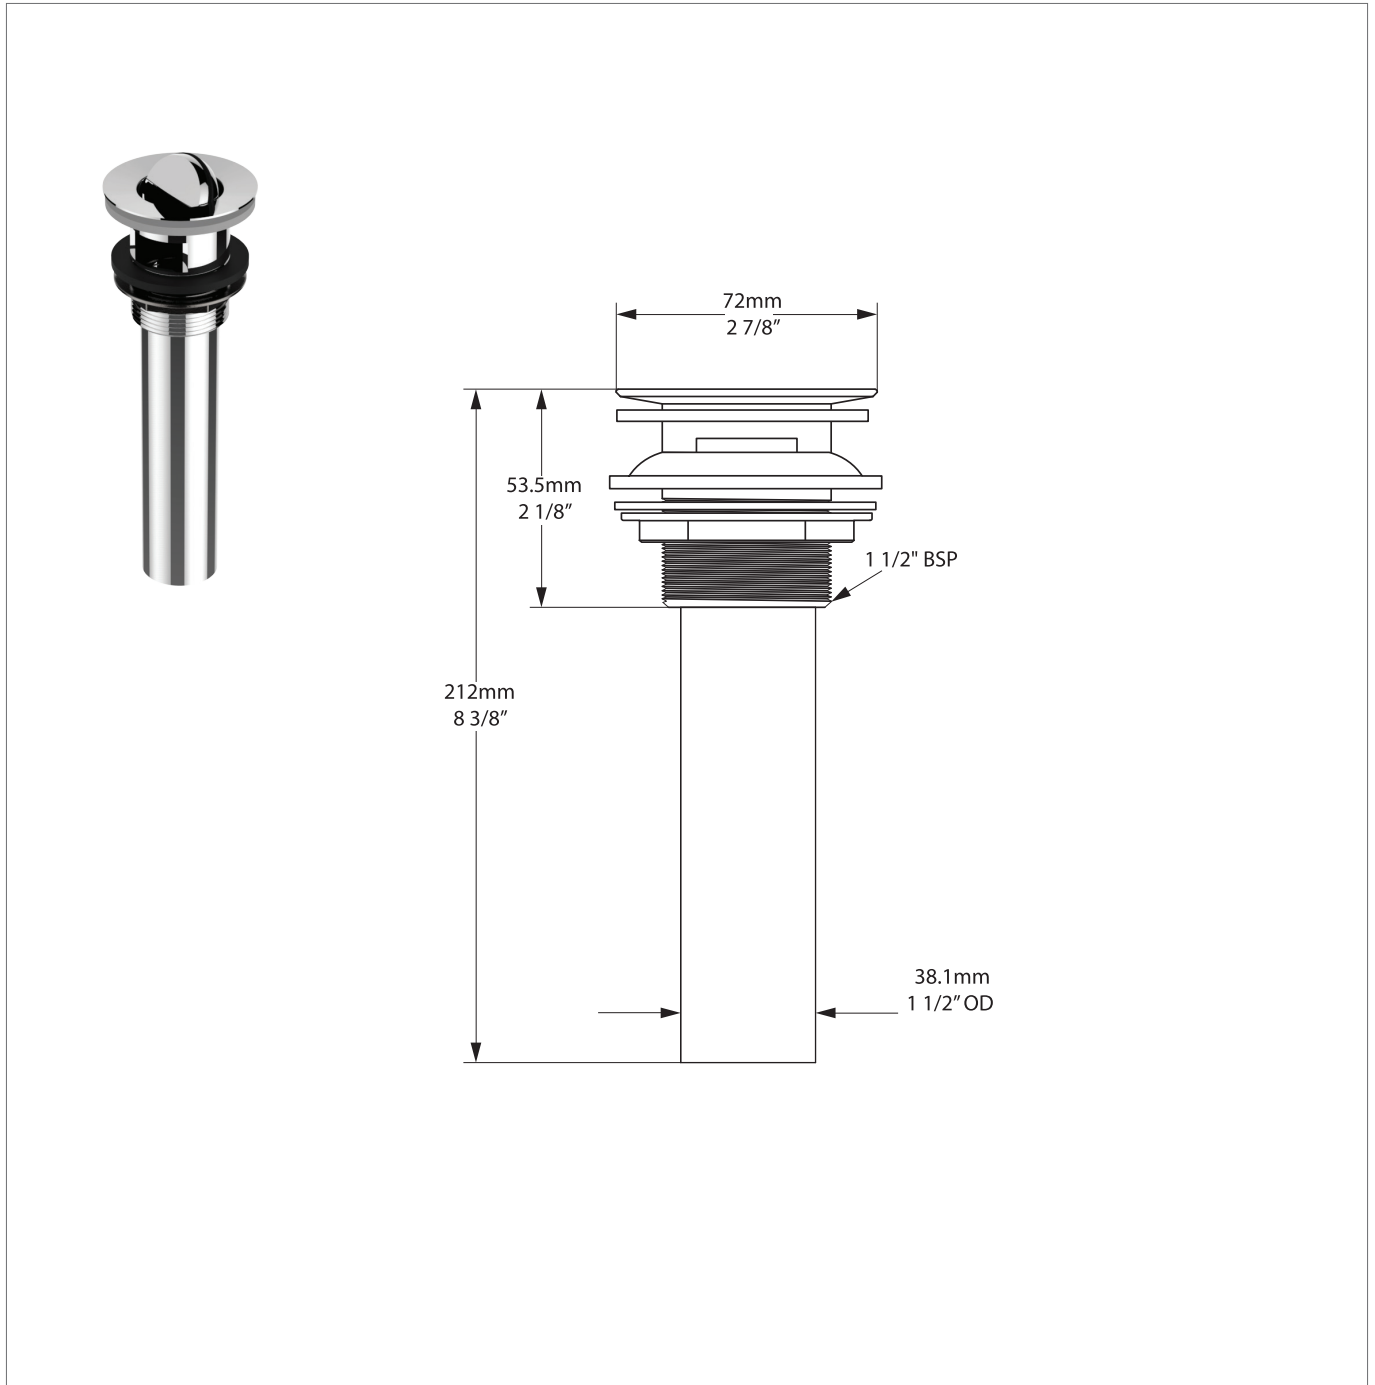

Kit 13 Drain Kit for Drop-in/Undermounted Bathtubs

K-13-xx

*All measurements subject to +/-5% tolerance

• Slotted drain for drop-in/undermounted bathtubs

- K13-PC Polished chrome
- K13-PB Polished brass
- K13-BN Brushed nickel
- K13-PN Polished nickel
- K13-ORB Oil rubbed bronze