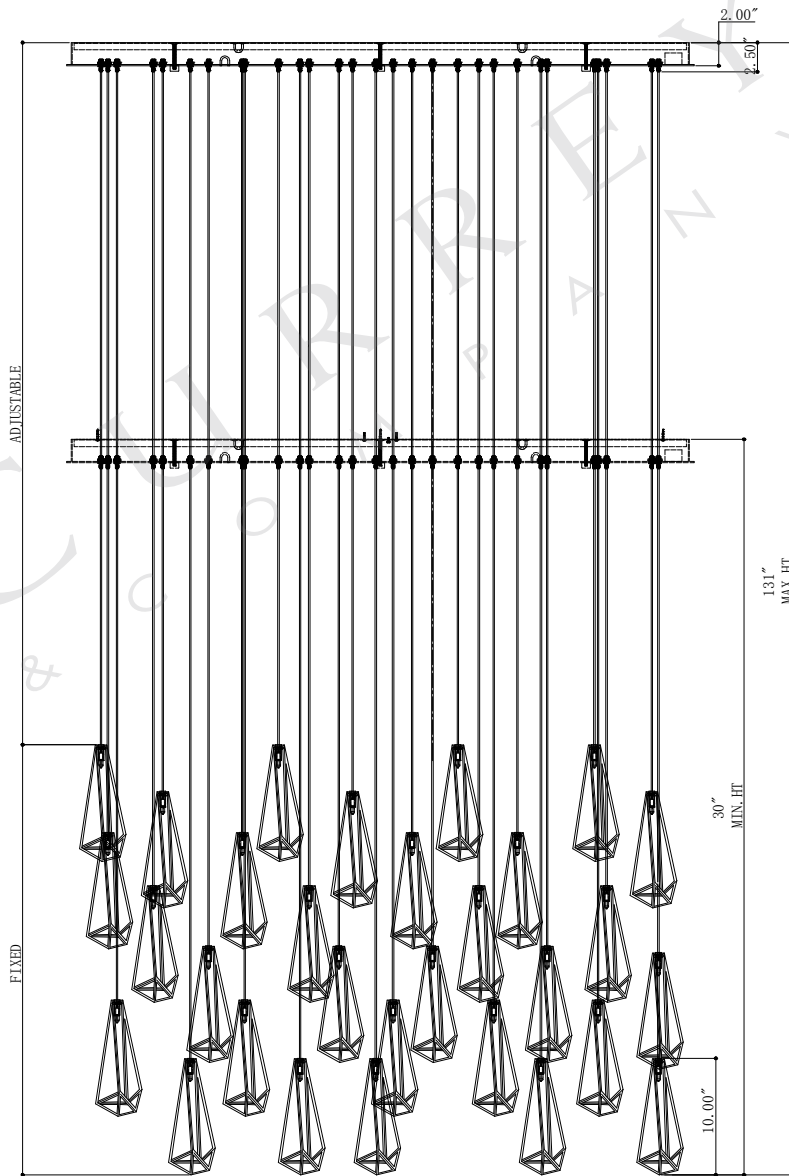

CANOPY DETAIL

TOP VIEW

FRONT VIEW

9000-0707

ALL WORK © 2020 CURREY & COMPANY