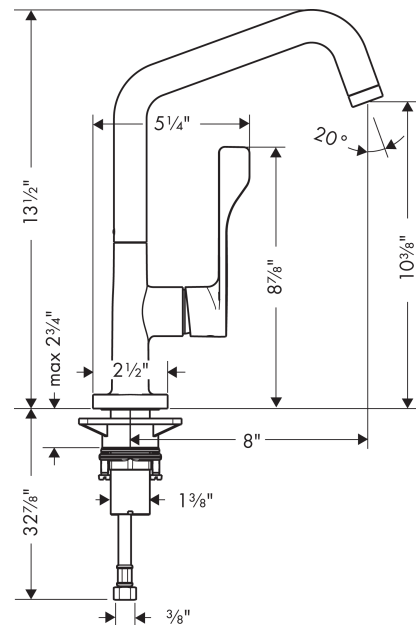

AXOR Citterio
Kitchen Faucet 1-Spray, 1.5 GPM
 Finishes : **steel optic** Part no. : **39850801**

Description

Features

- Swivel range 150°
- Aerated spray
- Single-hole installation
- Flow: 1.5 GPM (5.7 L/Min)
- Ceramic cartridge
- 3/8" connections

Technology

Design awards

Product image

Scale drawing

AXOR Citterio
Kitchen Faucet 1-Spray, 1.5 GPM
Finishes : **steel optic** Part no. : **39850801**

Exploded drawing

Year of production: >06/06

AXOR Citterio
Kitchen Faucet 1-Spray, 1.5 GPM
 Finishes : **steel optic** Part no. : **39850801**

Spare parts list

Year of production: >06/06

Pos.	Description	Part no.	PC	PU
1	handle	39891800	0	1
2	screw cover	96338000	0	1
3	flange	98603800	0	1
4	nut	96461000	0	1
5	cartridge, assy	92730000	0	1
6	aerator M24x1 (5 l/min)	95379800	0	1
7	fixing set (Ø 34)	95049000	0	1
8	connection hose 35½" M8x0,75 3/8"	96316001	0	1
9	sealing set	92646000	0	1
a	spout cpl.	98604800	0	1