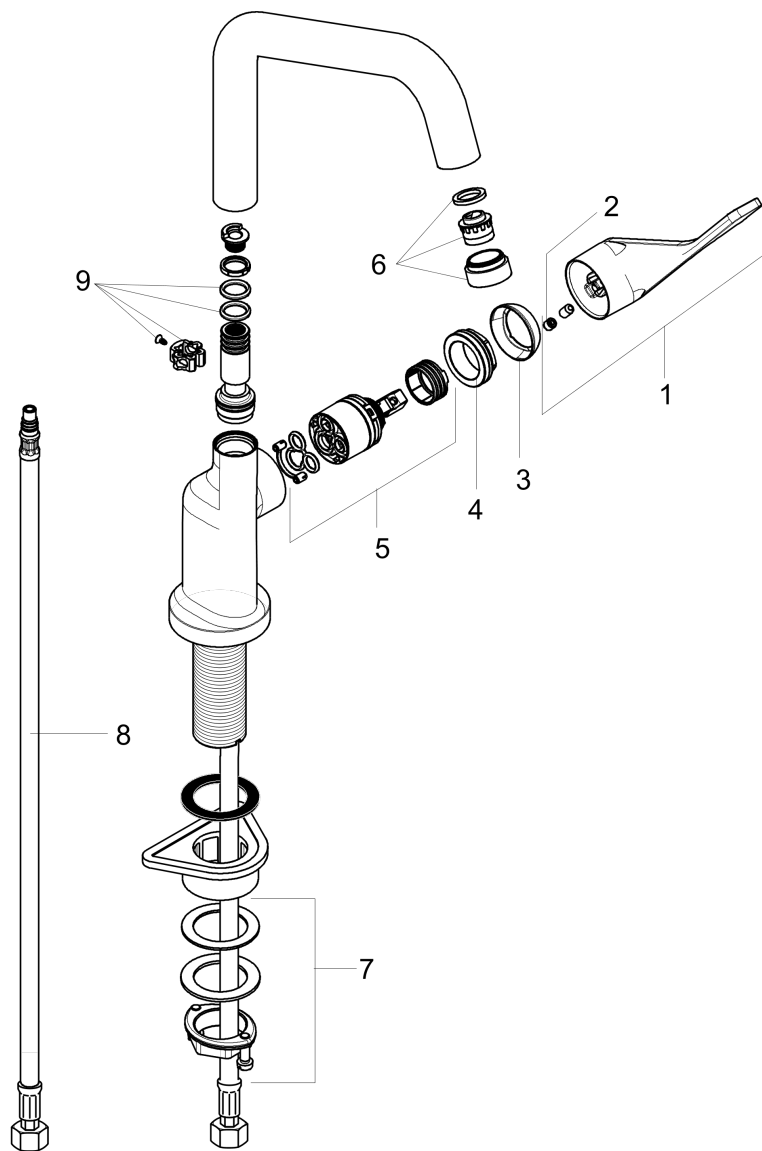

AXOR Citterio
Kitchen Faucet 1-Spray, 1.5 GPM
 Finishes : **steel optic** Part no. : **39850801**

Description

Features

- Swivel range 150°
- Aerated spray
- Single-hole installation
- Flow: 1.5 GPM (5.7 L/Min)
- Ceramic cartridge
- 3/8" connections

Technology

Design awards

Product image

Scale drawing

AXOR Citterio
Kitchen Faucet 1-Spray, 1.5 GPM
Finishes : **steel optic** Part no. : **39850801**

Exploded drawing

Year of production: >06/06

AXOR Citterio
Kitchen Faucet 1-Spray, 1.5 GPM
 Finishes : **steel optic** Part no. : **39850801**

Spare parts list

Year of production: >06/06

Pos.	Description	Part no.	PC	PU
1	handle	39891800	0	1
2	screw cover	96338000	0	1
3	flange	98603800	0	1
4	nut	96461000	0	1
5	cartridge, assy	92730000	0	1
6	aerator M24x1 (5 l/min)	95379800	0	1
7	fixing set (Ø 34)	95049000	0	1
8	connection hose 35½" M8x0,75 3/8"	96316001	0	1
9	sealing set	92646000	0	1
a	spout cpl.	98604800	0	1