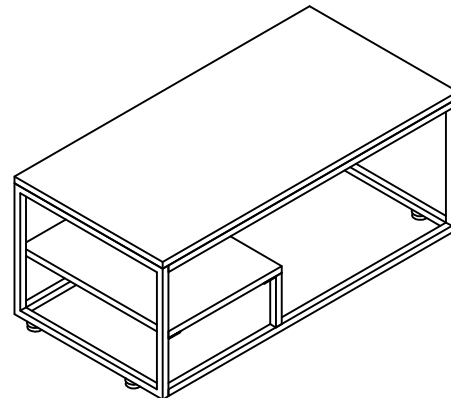

PLEASE CONTACT US FIRST

TollFree: 1-800-935-3959 (Mon. Fri. 9:00AM to 5:00 PM EST)

☒ support@teamson.com

☎ 1-631-274-3353

Thank you for choosing Teamson produce. If you need help with assembly or if you are missing parts, hardware, we are here to help !

Item No: VNF-00036

Item name: Marmo Coffee Table
- Marble Finish/Brass

Warning

Small parts and sharp points may be present prior to assembly. Please follow the assembly instructions closely. Improper assembly can result in personal or property damage. 2 adults are required to safely assemble this product.

Care Instructions

Dust often using a clean, soft, dry and lint-free cloth. • When blot spills, wipe with a clean, damp cloth immediately. We do not recommend the use of chemical cleansers, abrasives or furniture polish on our lacquered finish.

Periodically check to make sure all connections are tight. Re-tighten if necessary.

Hardware List:

A		6PCS
B		24PCS
C		4PCS
D		1PC

Part List:

1	2	3	4	5	6	7	8
1PC	1PC	1PC	1PC	2PCS	1PC	2PCS	2PCS

MADE IN CHINA

www.teamson.com