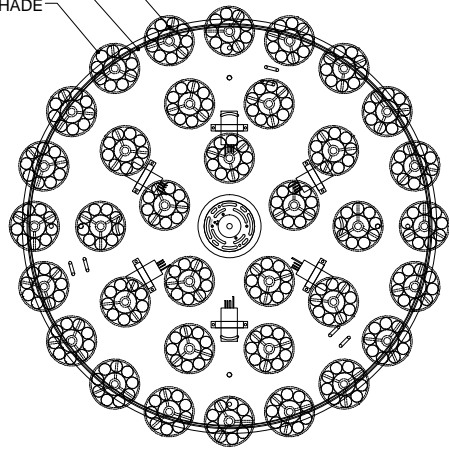

33"DIA*2.0"H.CANOPY
 31.75"DIA*0.75"H.MOUNTING PLATE COVER
 4.0"DIA*5.5"H.SHADE

TOP VIEW

CANOPY DETAIL

FRONT VIEW