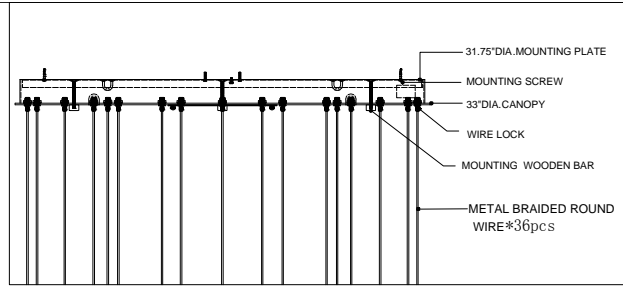

33"DIA*2.0"H.CANOPY
 31.75"DIA*0.75"H.MOUNTING PLATE COVER
 4.0"DIA*5.5"H.SHADE

TOP VIEW

CANOPY DETAIL

FRONT VIEW