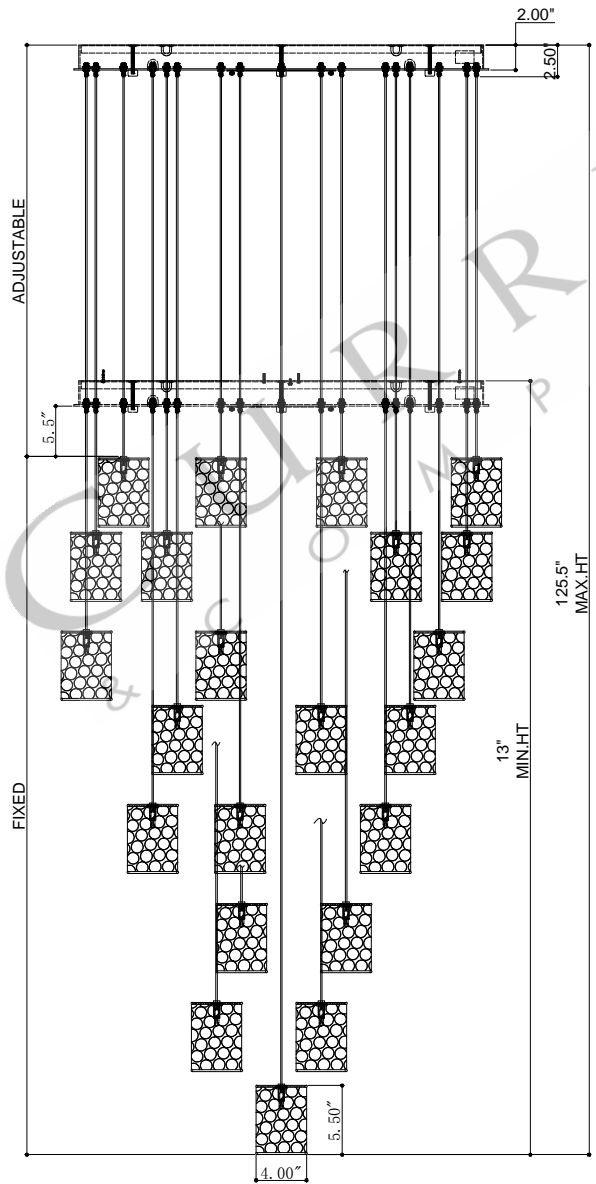

33"DIA*2.0"H.CANOPY
 31.75"DIA*0.75"H.MOUNTING PLATE COVER
 4.0"DIA*5.5"H.SHADE

TOP VIEW

CANOPY DETAIL

FRONT VIEW