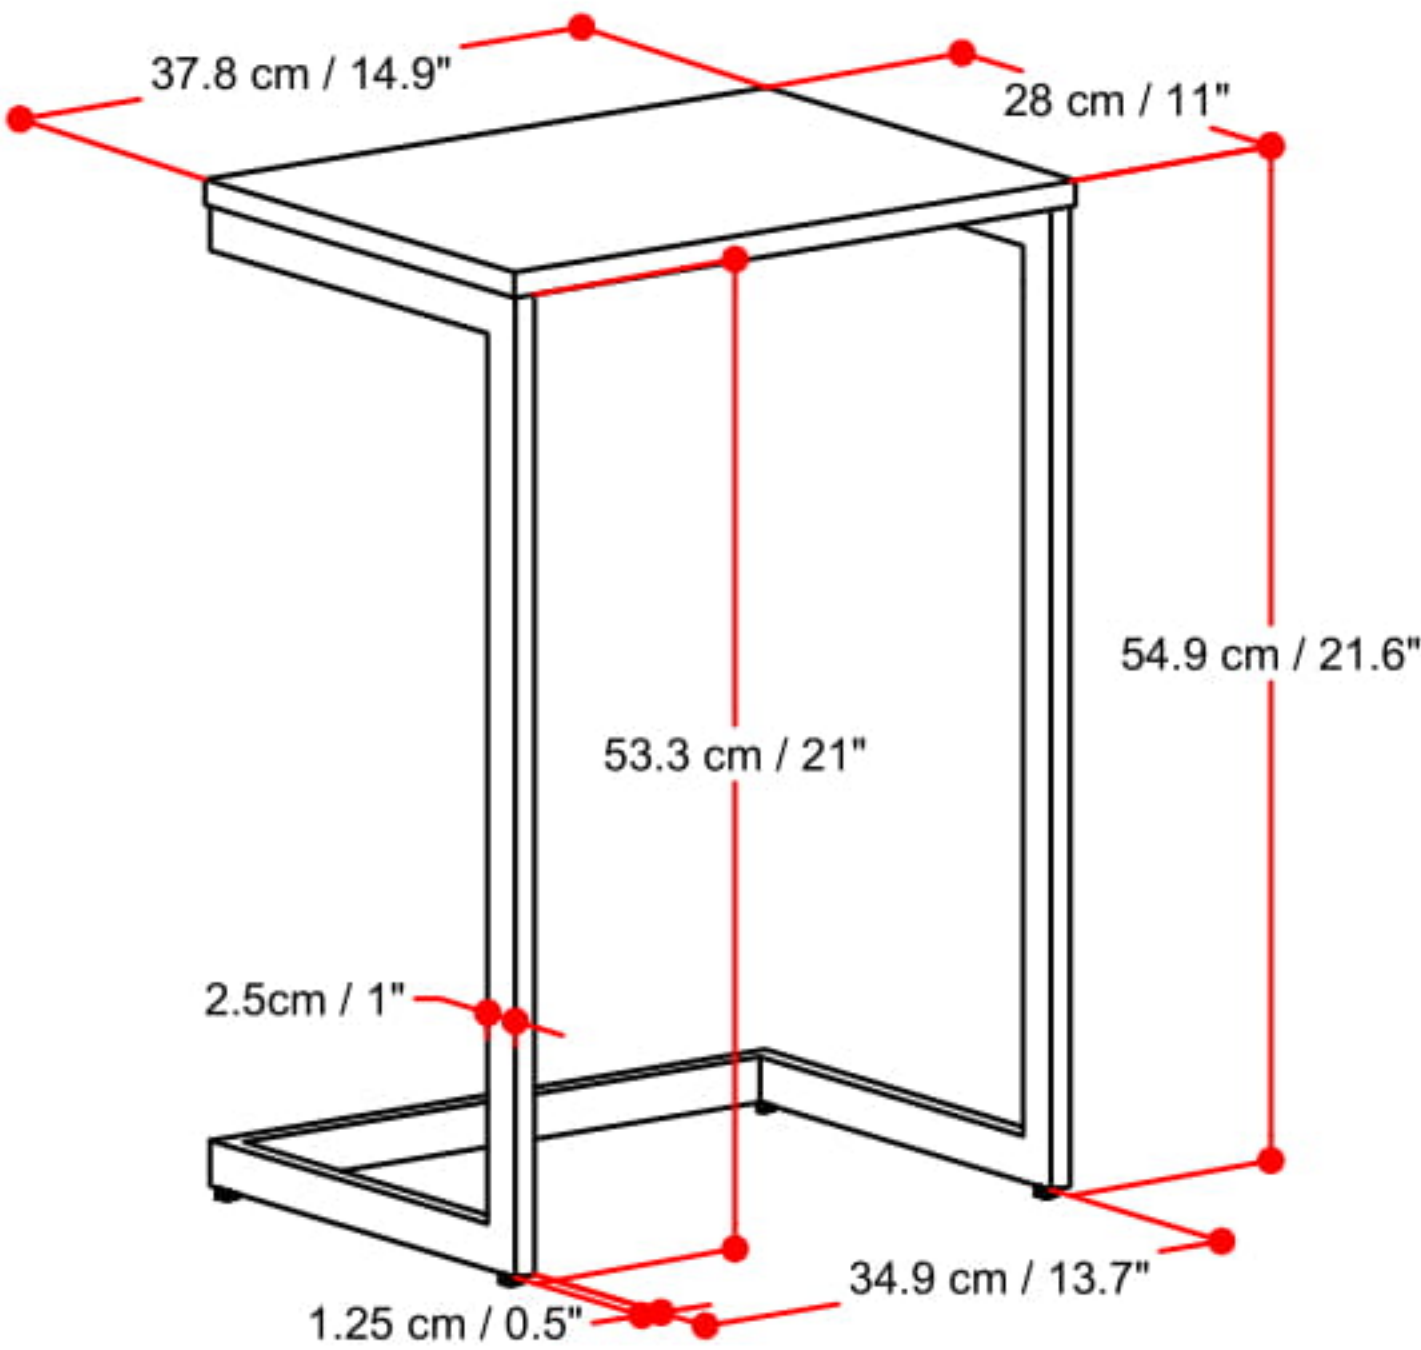

BURTON NESTING 3 TABLES

Net Weight- 26.4 (lb)