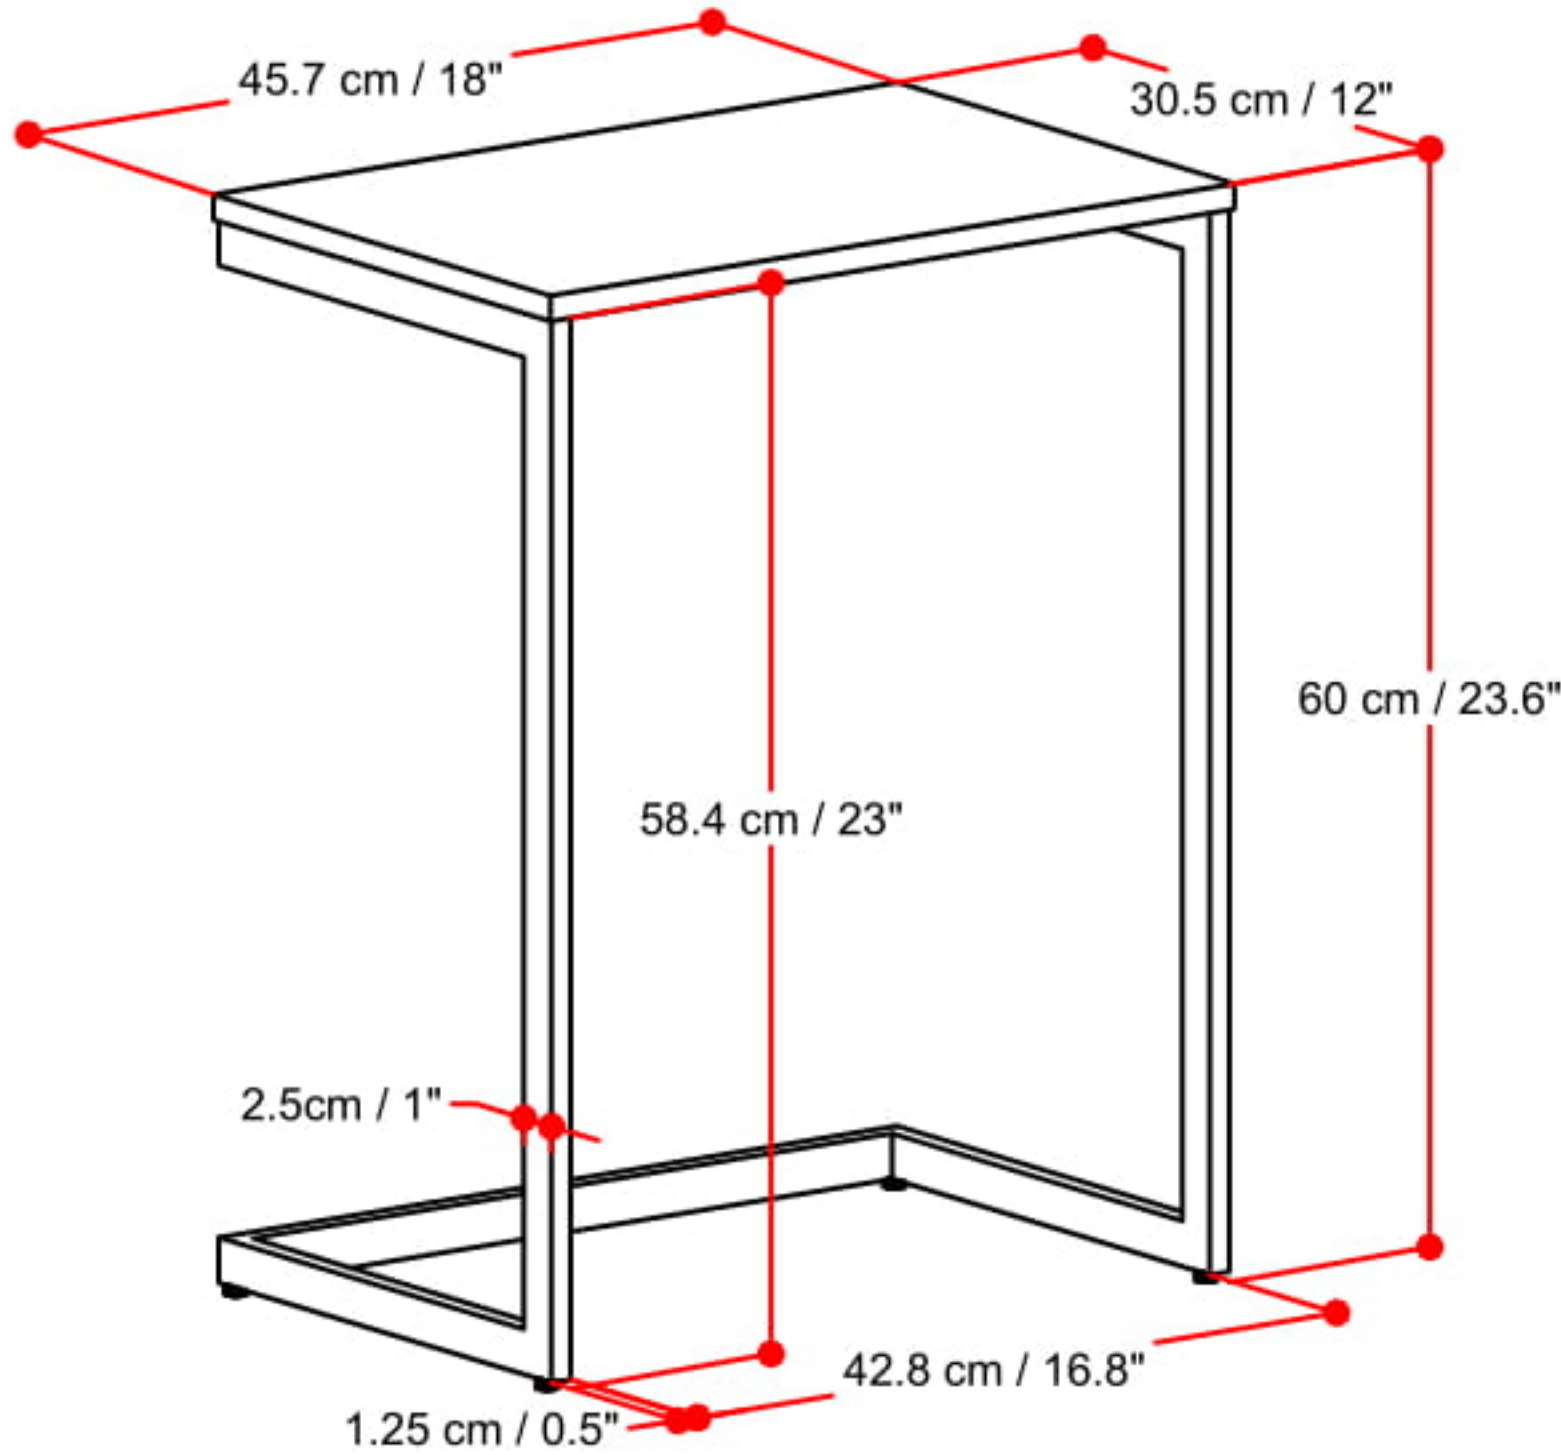

BURTON NESTING 3 TABLES

Net Weight- 26.4 (lb)