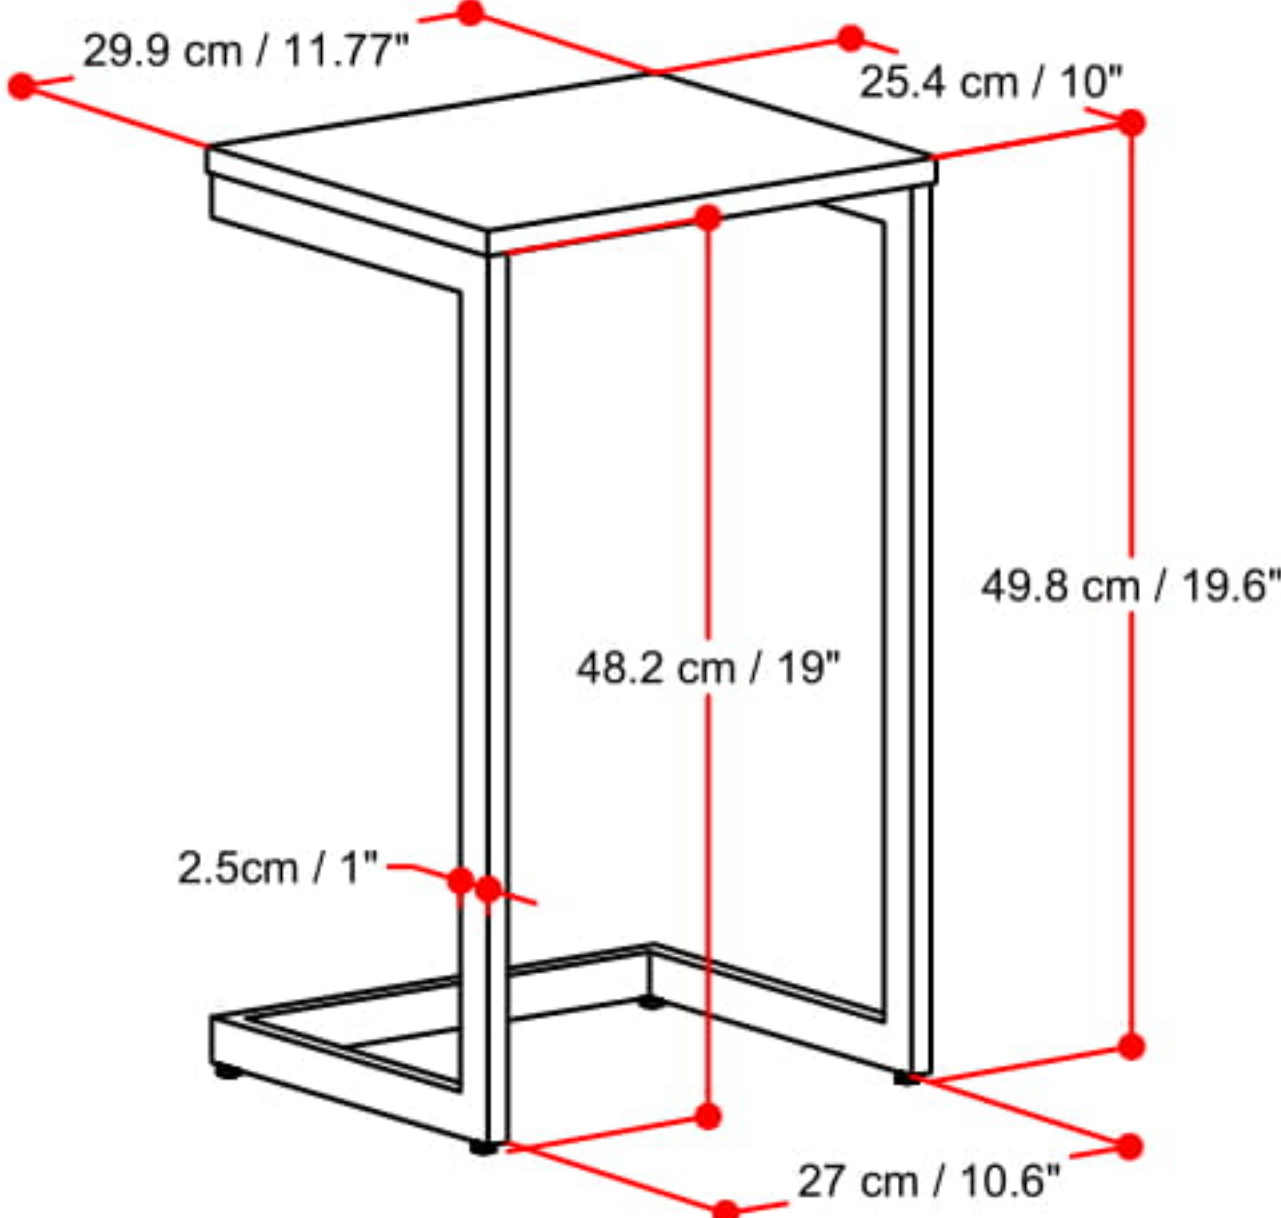

BURTON NESTING 3 TABLES

Net Weight- 26.4 (lb)