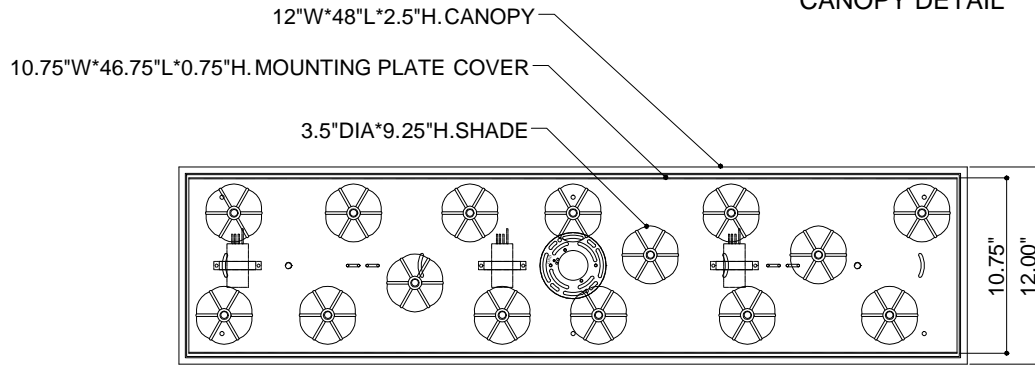

CANOPY DETAIL

TOP VIEW

FRONT VIEW

8" IS THE MINIMUM ADJUSTABLE HEIGHT USING THE PEPPER SHADES DUE TO THE SHADE SIZE AND THE RESPECTIVE SIZE OF THE CANOPY

NOTE: CORD LENGTHS ARE NOT SHOWN TO SCALE

9000-1189