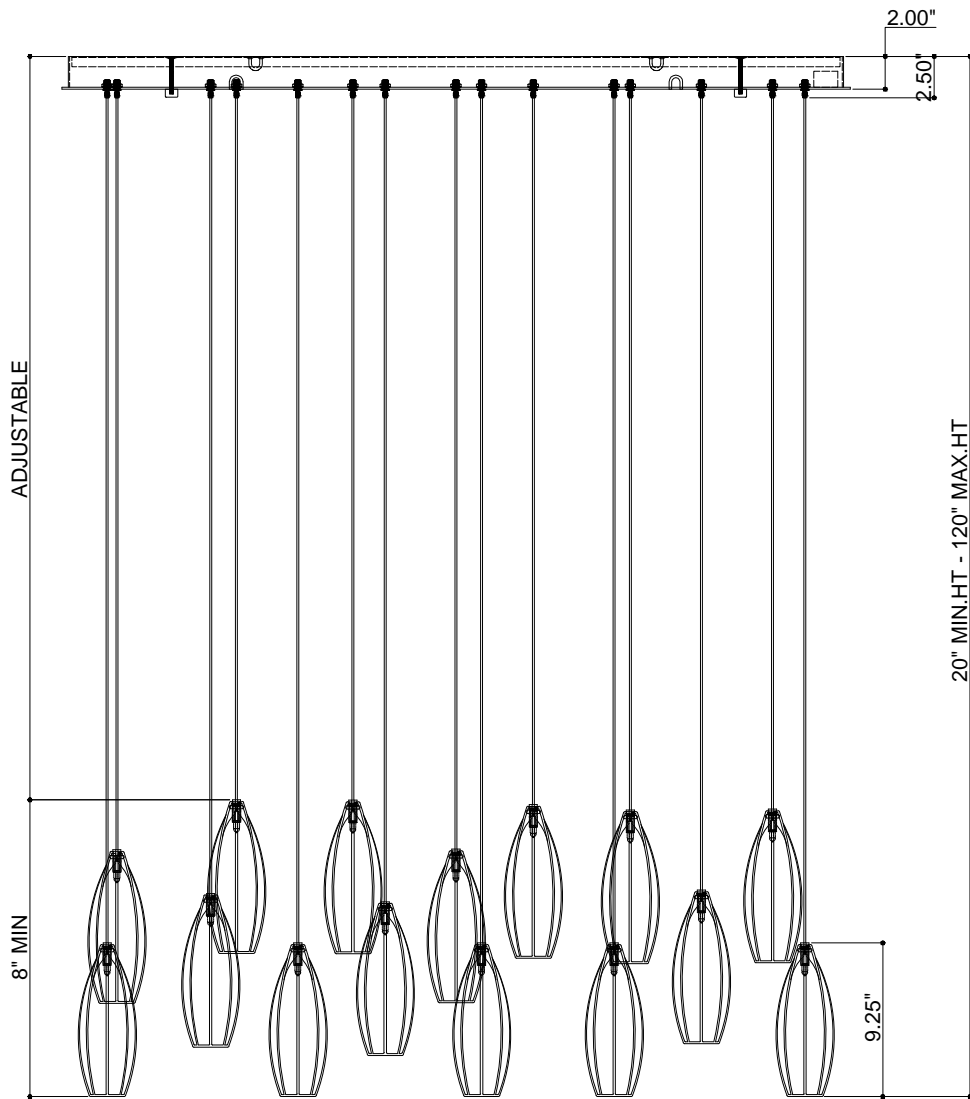

CANOPY DETAIL

TOP VIEW

FRONT VIEW

8" IS THE MINIMUM ADJUSTABLE HEIGHT USING THE PEPPER SHADES DUE TO THE SHADE SIZE AND THE RESPECTIVE SIZE OF THE CANOPY

NOTE: CORD LENGTHS ARE NOT SHOWN TO SCALE

9000-1189