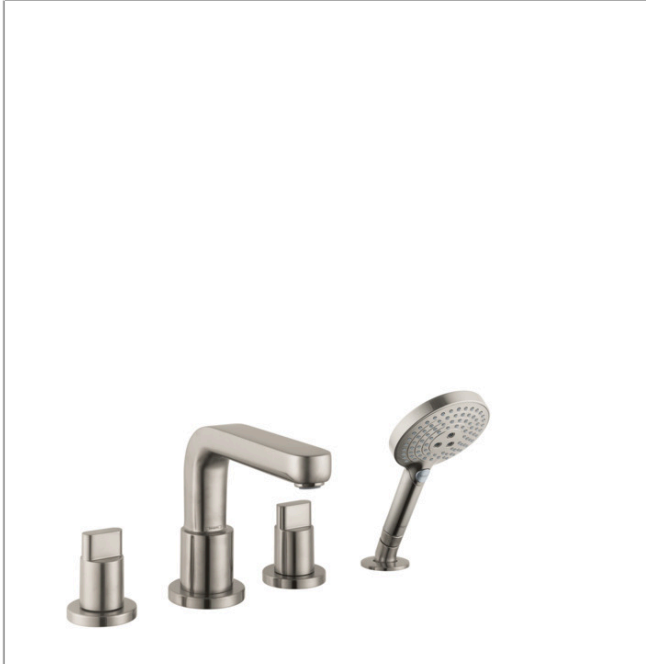

Metris S

4-Hole Roman Tub Set Trim with Full Handles and 1.75 GPM Handshower

Finishes : **brushed nickel** Part no. : **31433821**

Description

Features

- Flow: 5.02 GPM (19 L/Min)
- 90° ceramic valves
- Integrated double backflow prevention

Item details

List Price $ 1,091.00

Compliance

Product image