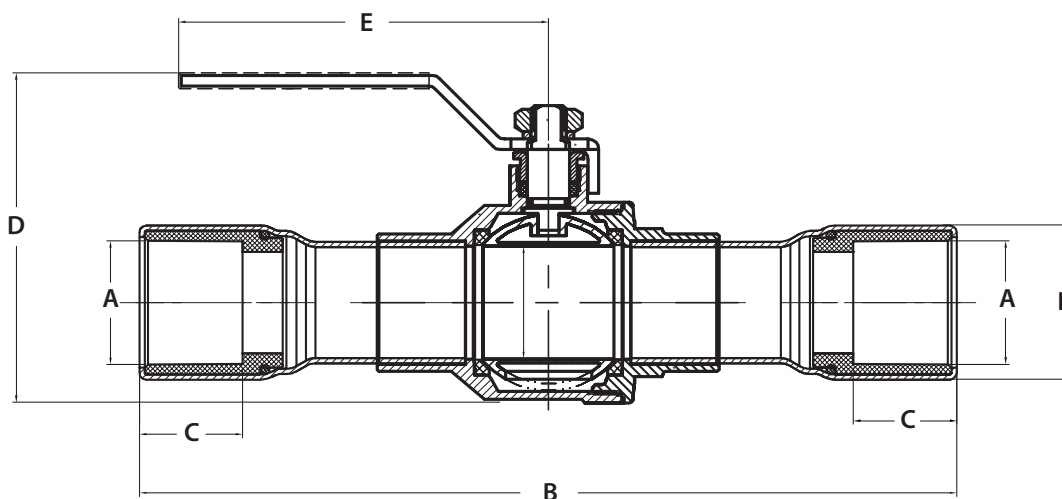

## FULL PORT BRASS BALL VALVE WITH CPVC CONNECTION, 1-1/4\" - 2\"

- Quarter-turn valve with reversible handle
- Forged valve body
- Convenient CPVC socket connection
- Certified by IAPMO as compliant with UPC, IPC and National Plumbing Code of Canada
- Certified by IAPMO as compliant with NSF/ANSI/CAN 61-2022 as suitable for use in drinking water systems
- Certified by IAPMO to NSF/ANSI 372-2022 as lead free
- Certified by IAPMO/ ANSI Z1157-2014e1 (R2019) to NSF/ANSI 14-2010a as lead free

| Part No. | A                  | B      | C     | D     | E     | F     |
|----------|--------------------|--------|-------|-------|-------|-------|
| B67253   | 1-1/4" Female CPVC | 9.43"  | 1.22" | 3.72" | 5.11" | 1.76" |
| B67254   | 1-1/2" Female CPVC | 10.44" | 1.43" | 4.55" | 6.17" | 2.04" |
| B67255   | 2" Female CPVC     | 11.69" | 1.85" | 5.17" | 6.22" | 2.60" |