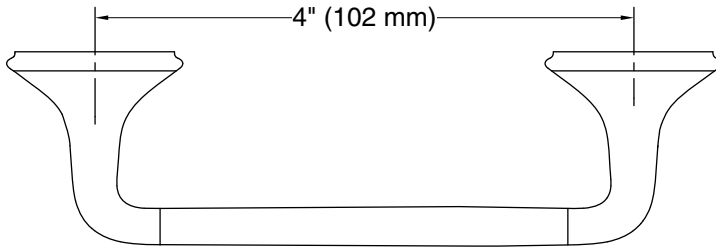

Features

- A selection of products within this collection is in stock and ready to ship. Please visit kallista.com/resources/#ReadyToShip for the complete list of Ready-to-Ship products and finishes
- High-quality solid metal construction for durability and reliability
- Includes mounting hardware
- 5-5/16" (135 mm) total width
- 1-5/16" (33 mm) height
- For use in bathroom or kitchen settings

Recommended Products/Accessories

P31422-00 Towel Ring
P25046-00 Hook
P25005-00 Bar Faucet
P34000-00 Sink strainer

Codes/Standards

None Applicable

KALLISTA® Five-Year Limited Warranty

See website for detailed warranty information.

KALLISTA.

Foundations by KALLISTA
4" cabinet pull
P30801-00

Technical Information

All product dimensions are nominal.

Material: Zinc