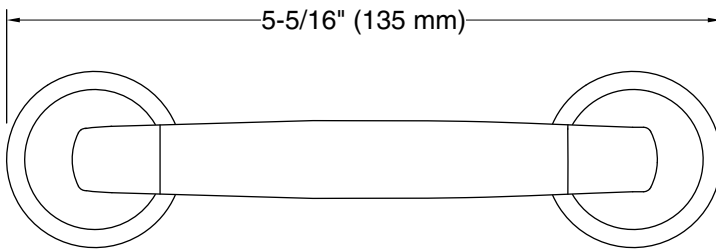

KALLISTA.

Foundations by KALLISTA
4" cabinet pull
P30801-00

Technical Information

All product dimensions are nominal.

Material: Zinc