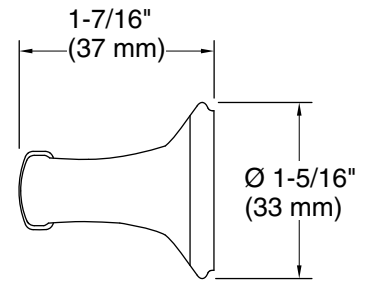

Features

- A selection of products within this collection is in stock and ready to ship. Please visit kallista.com/resources/#ReadyToShip for the complete list of Ready-to-Ship products and finishes
- High-quality solid metal construction for durability and reliability
- Includes mounting hardware
- 5-5/16" (135 mm) total width
- 1-5/16" (33 mm) height
- For use in bathroom or kitchen settings

KALLISTA.

Foundations by KALLISTA
4" cabinet pull
P30801-00

Technical Information

All product dimensions are nominal.

Material: Zinc