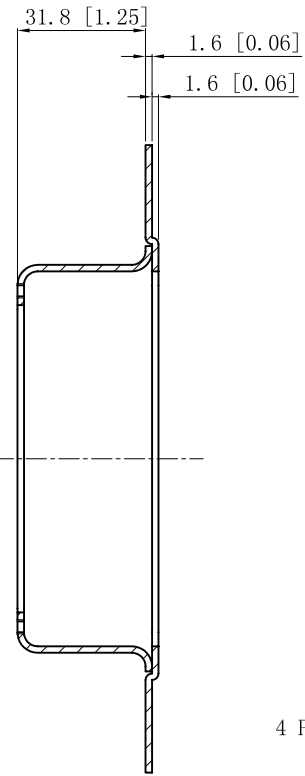

SIDES	BOTTOM
Material: Steel-(0.062")-G60 Galvanized	

CUTAWAY VIEW A-A

This data sheet is for reference only .GARVIN INDUSTRIES reserves the right to make changes to the design without prior notice.

DESCRIPTION
TRADE REFERENCE TERMS

STANDARD PACKING
25 PCS

GARVIN INDUSTRIES		
TITLE SINGLE GANG MUD RINGS 6" SQUARE		
SIZE A4	DWG NO. 61-1-1/4	REV D
DATA SHEET		