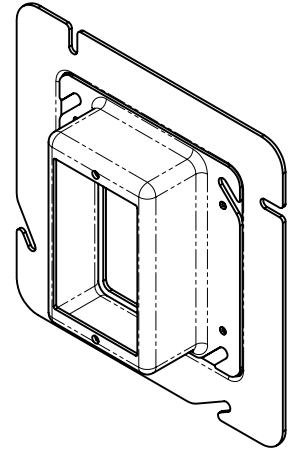

SIDES	BOTTOM
Material: Steel-(0.062")-G60 Galvanized	

CUTAWAY VIEW A-A

This data sheet is for reference only .GARVIN INDUSTRIES reserves the right to make changes to the design without prior notice.

DESCRIPTION
TRADE REFERENCE TERMS

STANDARD PACKING
25 PCS

GARVIN INDUSTRIES		
TITLE SINGLE GANG MUD RINGS 6" SQUARE		
SIZE A4	DWG NO. 61-1-1/4	REV D
DATA SHEET		