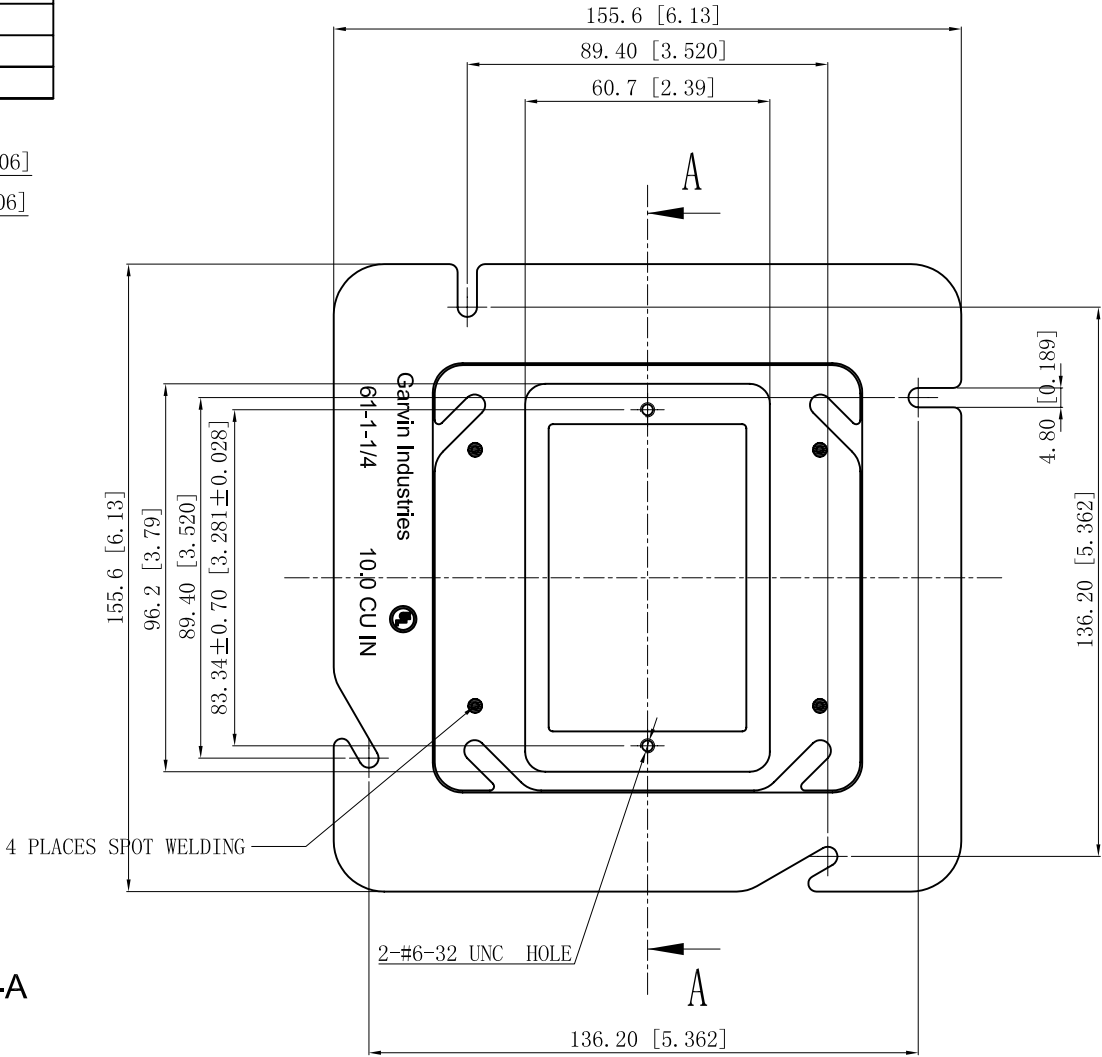

SIDES	BOTTOM
Material: Steel-(0.062")-G60 Galvanized	

CUTAWAY VIEW A-A

This data sheet is for reference only .GARVIN INDUSTRIES reserves the right to make changes to the design without prior notice.

DESCRIPTION
TRADE REFERENCE TERMS

STANDARD PACKING
25 PCS

GARVIN INDUSTRIES		
TITLE SINGLE GANG MUD RINGS 6" SQUARE		
SIZE A4	DWG NO. 61-1-1/4	REV D
DATA SHEET		