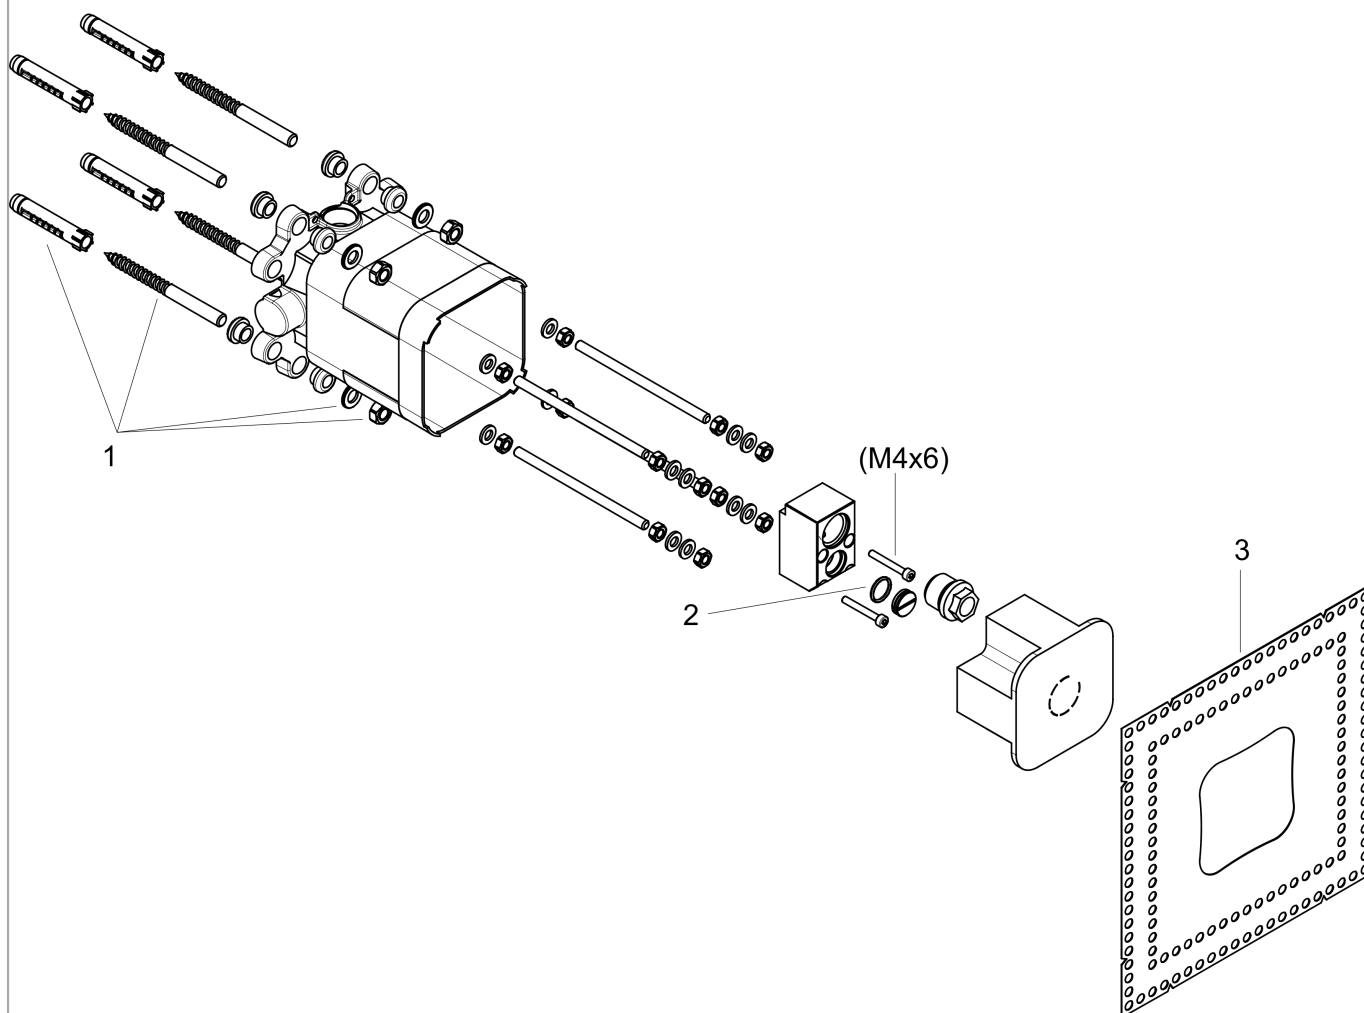

AXOR Showers/Front

Rough, Showerhead 240 2-Jet with Showerarm and LampShower 275 1-Jet with Showerarm

Finishes : n.a. Part no. : 26909181

Description

Features

- 1/2" NPT

Product image

Scale drawing

AXOR Showers/Front
Rough, Showerhead 240 2-Jet with Showerarm and LampShower 275 1-Jet with Showerarm
Finishes : n.a. Part no. : 26909181

Exploded drawing

Year of production: >01/15

AXOR Showers/Front
Rough, Showerhead 240 2-Jet with Showerarm and Lamp Shower 275 1-Jet with Showerarm
 Finishes : n.a. Part no. : **26909181**

Spare parts list

Year of production: >01/15

Pos.	Description	Part no.	PC	PU
1	mounting kit	96343000	0	1
2	O-ring 18x2	98181000	0	1
3	sealing foil	95833000	0	1