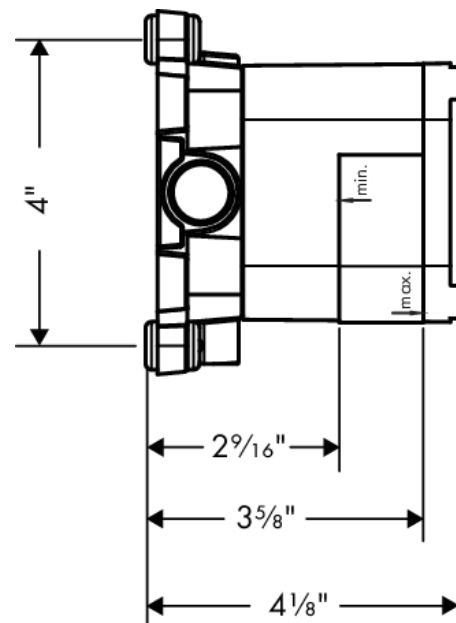

AXOR Showers/Front

Rough, Showerhead 240 2-Jet with Showerarm and LampShower 275 1-Jet with Showerarm

Finishes : n.a. Part no. : 26909181

Description

Features

- 1/2" NPT

Product image

Scale drawing

AXOR Showers/Front
Rough, Showerhead 240 2-Jet with Showerarm and LampShower 275 1-Jet with Showerarm
Finishes : n.a. Part no. : 26909181

Exploded drawing

Year of production: >01/15

AXOR Showers/Front
Rough, Showerhead 240 2-Jet with Showerarm and Lamp Shower 275 1-Jet with Showerarm
 Finishes : n.a. Part no. : **26909181**

Spare parts list

Year of production: >01/15

Pos.	Description	Part no.	PC	PU
1	mounting kit	96343000	0	1
2	O-ring 18x2	98181000	0	1
3	sealing foil	95833000	0	1