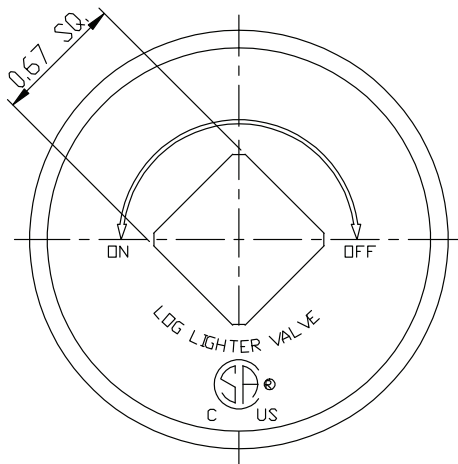

ESCUTCHEON FOR LOG LIGHTER VALVE

- Brass escutcheon
- To extend escutcheon use 1/2" pipe coupling and 1/2" pipe nipple

Part No.	Material	IPS
L75908	Chrome Plated	0.50"
L75909	Polished Brass	0.50"