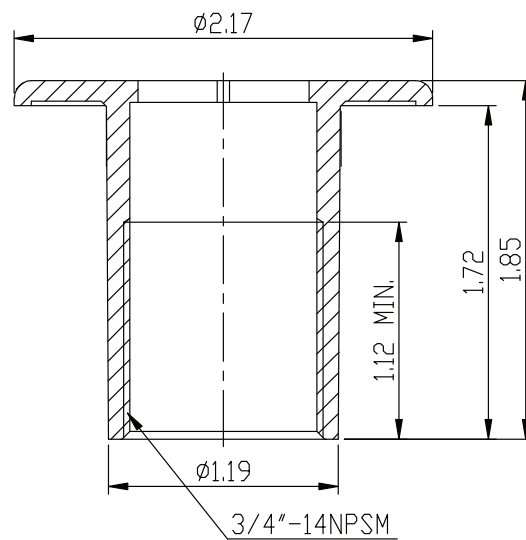

ESCUTCHEON FOR LOG LIGHTER VALVE

- Brass escutcheon
- To extend escutcheon use 1/2" pipe coupling and 1/2" pipe nipple

Part No.	Material	IPS
L75908	Chrome Plated	0.50"
L75909	Polished Brass	0.50"