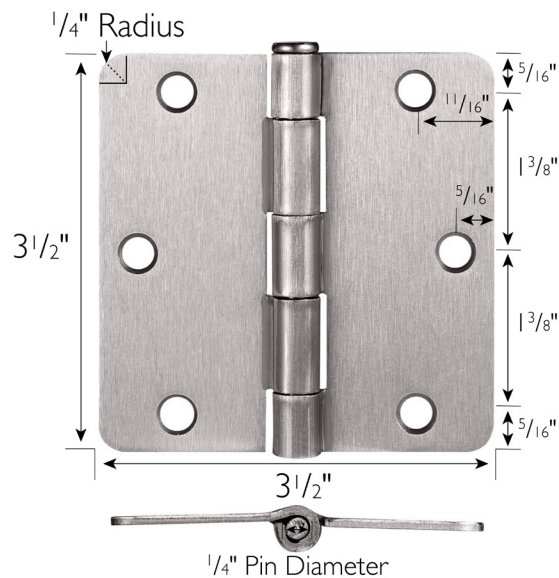

6-Hole 3.5" x 3.5", 1/4" Radius Door Hinge 6-Pack  
Satin Nickel

**SPECIFICATIONS**

<b>MATERIAL CONSTRUCTION:</b>	Steel
<b>MOUNTING HARDWARE INCLUDED:</b>	#9 x 3 2/5" screws x 6
<b>TOOLS NEEDED FOR INSTALLATION:</b>	Screwdriver
<b>ASSEMBLED DIMENSIONS:</b>	3.5" H x 3.5" L x 0.125" W
<b>ASSEMBLED WEIGHT:</b>	2.5 lbs
<b>CORNER RADIUS:</b>	1/4"
<b>HINGE TYPE:</b>	Butt Hinge