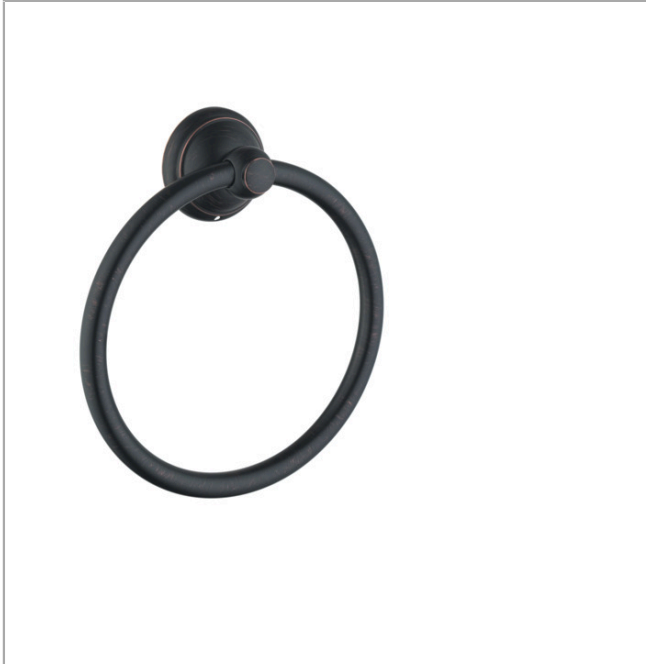

C Accessories

Towel Ring

Finishes : **rubbed bronze** Part no. : **06095920**

Description

Features

- Metal holder
- Brass
- Wall-mounted

Item details

List Price \$ 187.00

Product image

Scale drawing

C Accessories

Towel Ring

Finishes : **rubbed bronze**

Part no. : **06095920**

Exploded drawing

Year of production: >02/08

C Accessories

Towel Ring

Finishes : **rubbed bronze** Part no. : **06095920**

Spare parts list

Year of production: >02/08

Pos.	Description	Part no.	Price	PU
1	support element	96341000	-	1
2	mounting set	40915000	-	1