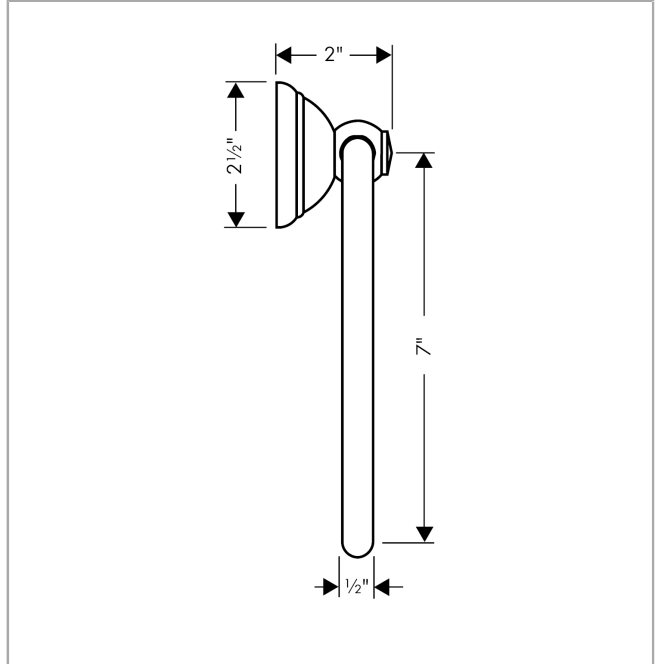

C Accessories

Towel Ring

Finishes : **rubbed bronze** Part no. : **06095920**

Description

Features

- Metal holder
- Brass
- Wall-mounted

Item details

List Price \$ 187.00

Product image

Scale drawing

C Accessories

Towel Ring

Finishes : **rubbed bronze**

Part no. : **06095920**

Exploded drawing

Year of production: >02/08

C Accessories

Towel Ring

Finishes : **rubbed bronze** Part no. : **06095920**

Spare parts list

Year of production: >02/08

Pos.	Description	Part no.	Price	PU
1	support element	96341000	-	1
2	mounting set	40915000	-	1