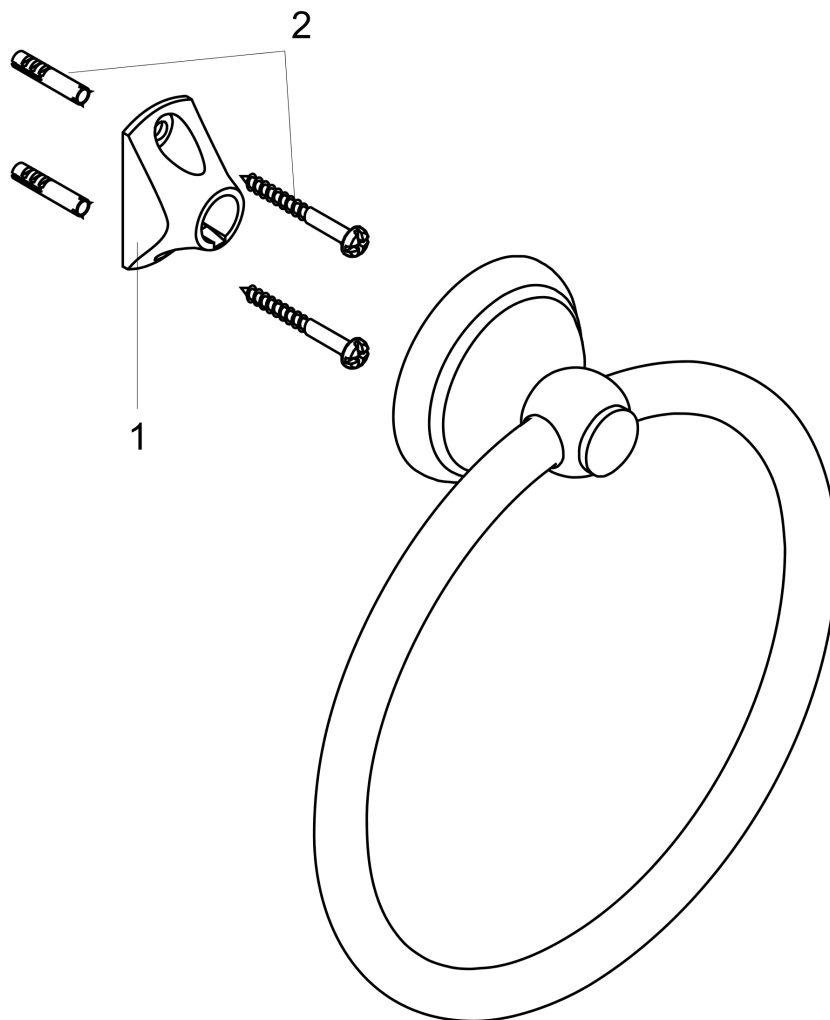

C Accessories

Towel Ring

Finishes : **rubbed bronze** Part no. : **06095920**

Description

Features

- Metal holder
- Brass
- Wall-mounted

Item details

List Price \$ 187.00

Product image

Scale drawing

C Accessories

Towel Ring

Finishes : **rubbed bronze**

Part no. : **06095920**

Exploded drawing

Year of production: >02/08

C Accessories

Towel Ring

Finishes : **rubbed bronze** Part no. : **06095920**

Spare parts list

Year of production: >02/08

Pos.	Description	Part no.	Price	PU
1	support element	96341000	-	1
2	mounting set	40915000	-	1