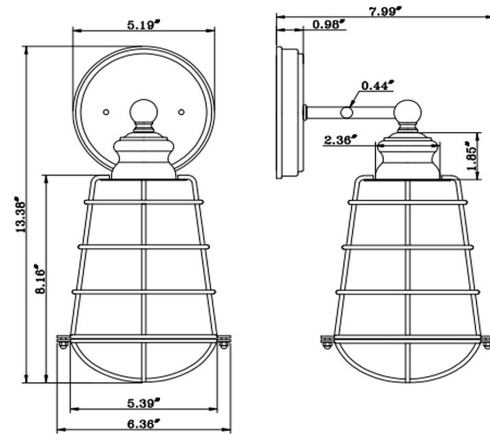

Ajax I-Light Bathroom Wall Sconce Galvanized

SPECIFICATIONS

MOUNTING:	Wall Mount	LED BRIGHTNESS (LUMENS):	N/A
SLOPED CEILING ADAPTABLE:	No	LED COLOR CORRELATED TEMPERATURE (CCT):	N/A
LAMP TYPE 1:	Maximum 60W Medium Base Bulb	LED COLOR RENDERING INDEX (CRI):	N/A
BULB INCLUDED:	N/A	LED EFFICACY:	N/A
WATTS PER BULB:	60W	LED AVERAGE RATED LIFE:	N/A
TOTAL WATTAGE:	60W	ENERGY EFFICIENT:	No
DIMMABLE:	Yes	LIGHTING AMPS:	N/A
MATERIAL CONSTRUCTION:	Steel	VOLTAGE:	120V
ASSEMBLED DIMENSIONS:	13.38" H x 6.16" L x 6.36" D		
WEIGHT:	1.43 lbs.		
BACKPLATE DIMENSIONS:	5.2" H x 5.2" W		
CANOPY/PLATE DIMENSIONS:	N/A		
GLASS/SHADE DIMENSIONS:	8.16" H x 6.36" L x 5.39" D		
GLASS/SHADE MATERIAL:	Steel		
GLASS/SHADE TYPE:	N/A		
GLASS/SHADE COLOR:	Galvanized		